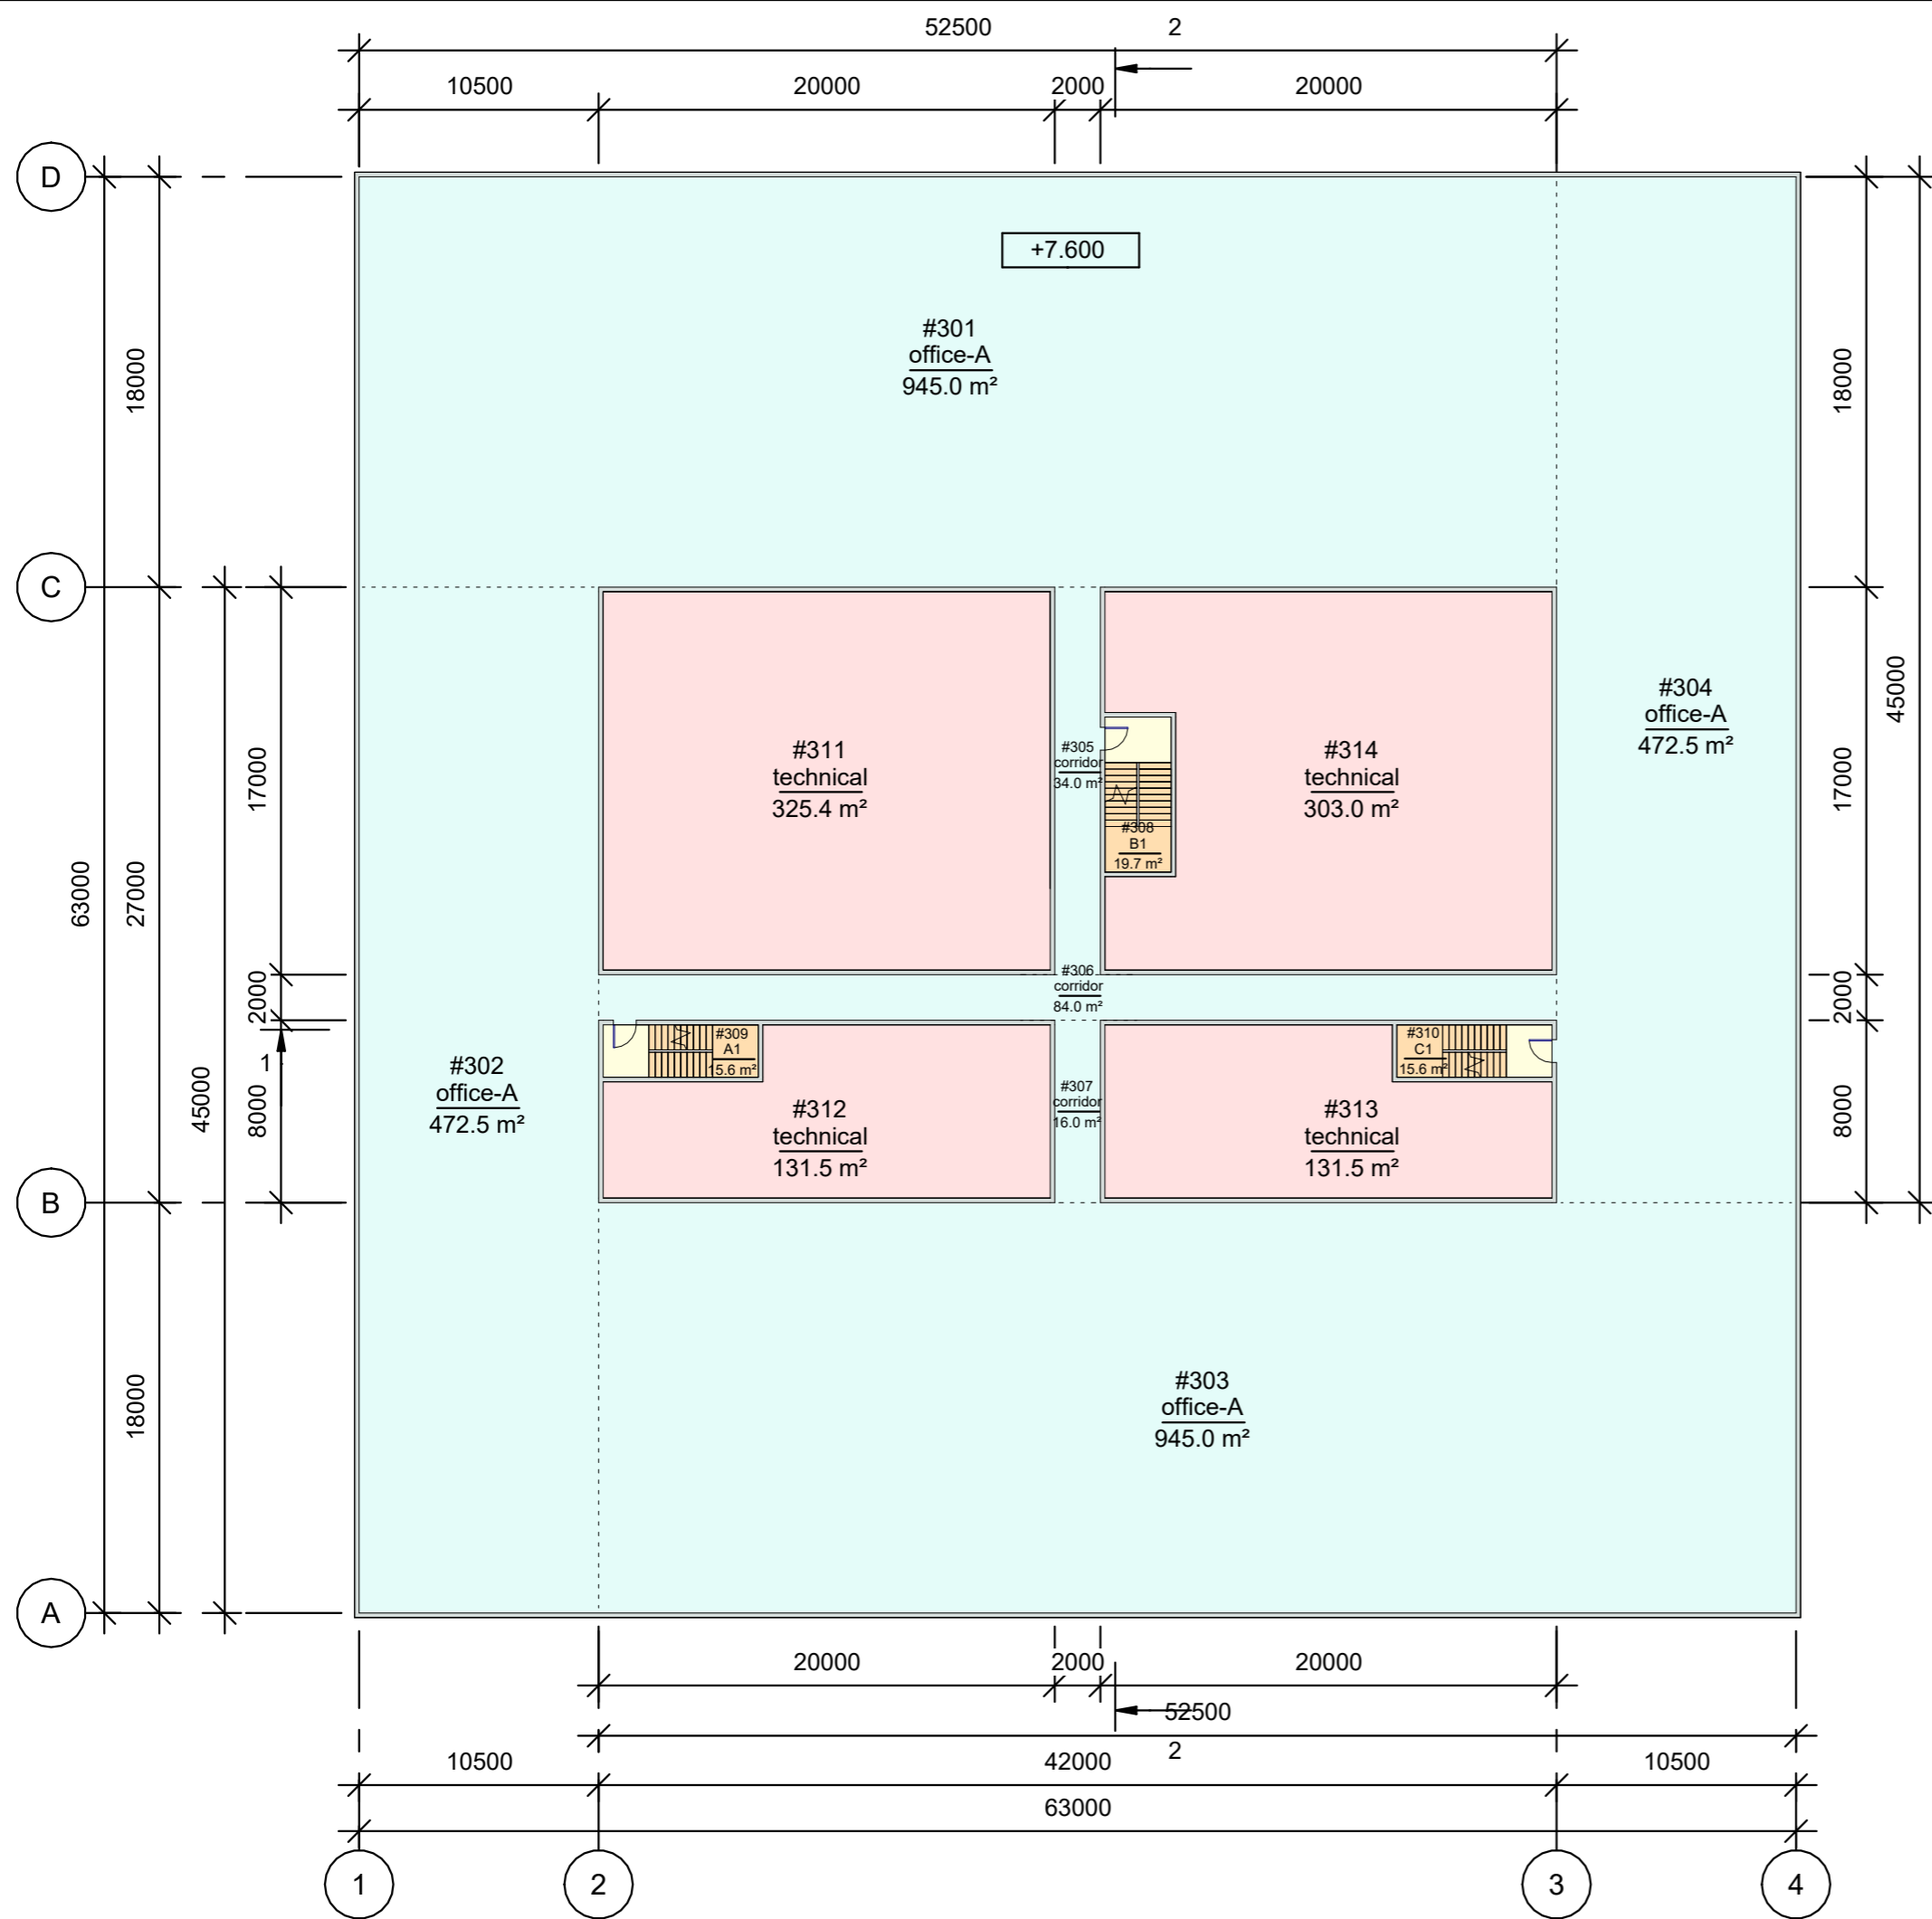

NCSTAR\_1-7\_WTC1\_(Model\_A1)

- 1 Sheet list
- 2 1st floor
- 3 2nd floor
- 4 3rd floor
- 5 27th floor
- 6 28th floor
- 7 41st floor
- 8 42nd floor
- 9 43rd floor
- 10 48th floor
- 11 49th floor
- 12 75th floor
- 13 76th floor
- 14 77th floor
- 15 82nd floor
- 16 83rd floor
- 17 94th floor
- 18 108th floor
- 19 109th floor
- 20 Roof
- 21 2nd floor plan. Fragments
- 22 27th floor plan. Fragment
- 23 42nd floor plan. Fragments
- 24 48th floor plan. Fragments
- 25 76th floor plan. Fragments
- 26 77th floor plan. Fragments
- 27 82nd floor plan. Fragment
- 28 83rd floor plan. Fragment
- 29 Sections

Name	Area
office-A	248149 m <sup>2</sup>
office-B	41353 m <sup>2</sup>
technical	111358 m <sup>2</sup>
corridor	14185 m <sup>2</sup>
stairwell	5629 m <sup>2</sup>
hall	4762 m <sup>2</sup>
roof	3969 m <sup>2</sup>
<b>total</b>	<b>429406 m<sup>2</sup></b>

Room schedule_level 1		
Number	Name	Comments
#101	hall	
#102	hall	
#103	hall	
#104	hall	
#105	corridor	
#106	corridor	
#108	B1	
#111	technical	
#112	technical	
#114	technical	

Room schedule_level 2		
Number	Name	Comments
#201	hall	
#202	hall	
#203	hall	
#204	hall	
#205	corridor	
#206	corridor	
#208	B1	
#209	A1	
#210	C1	
#211	technical	
#212	technical	
#214	technical	