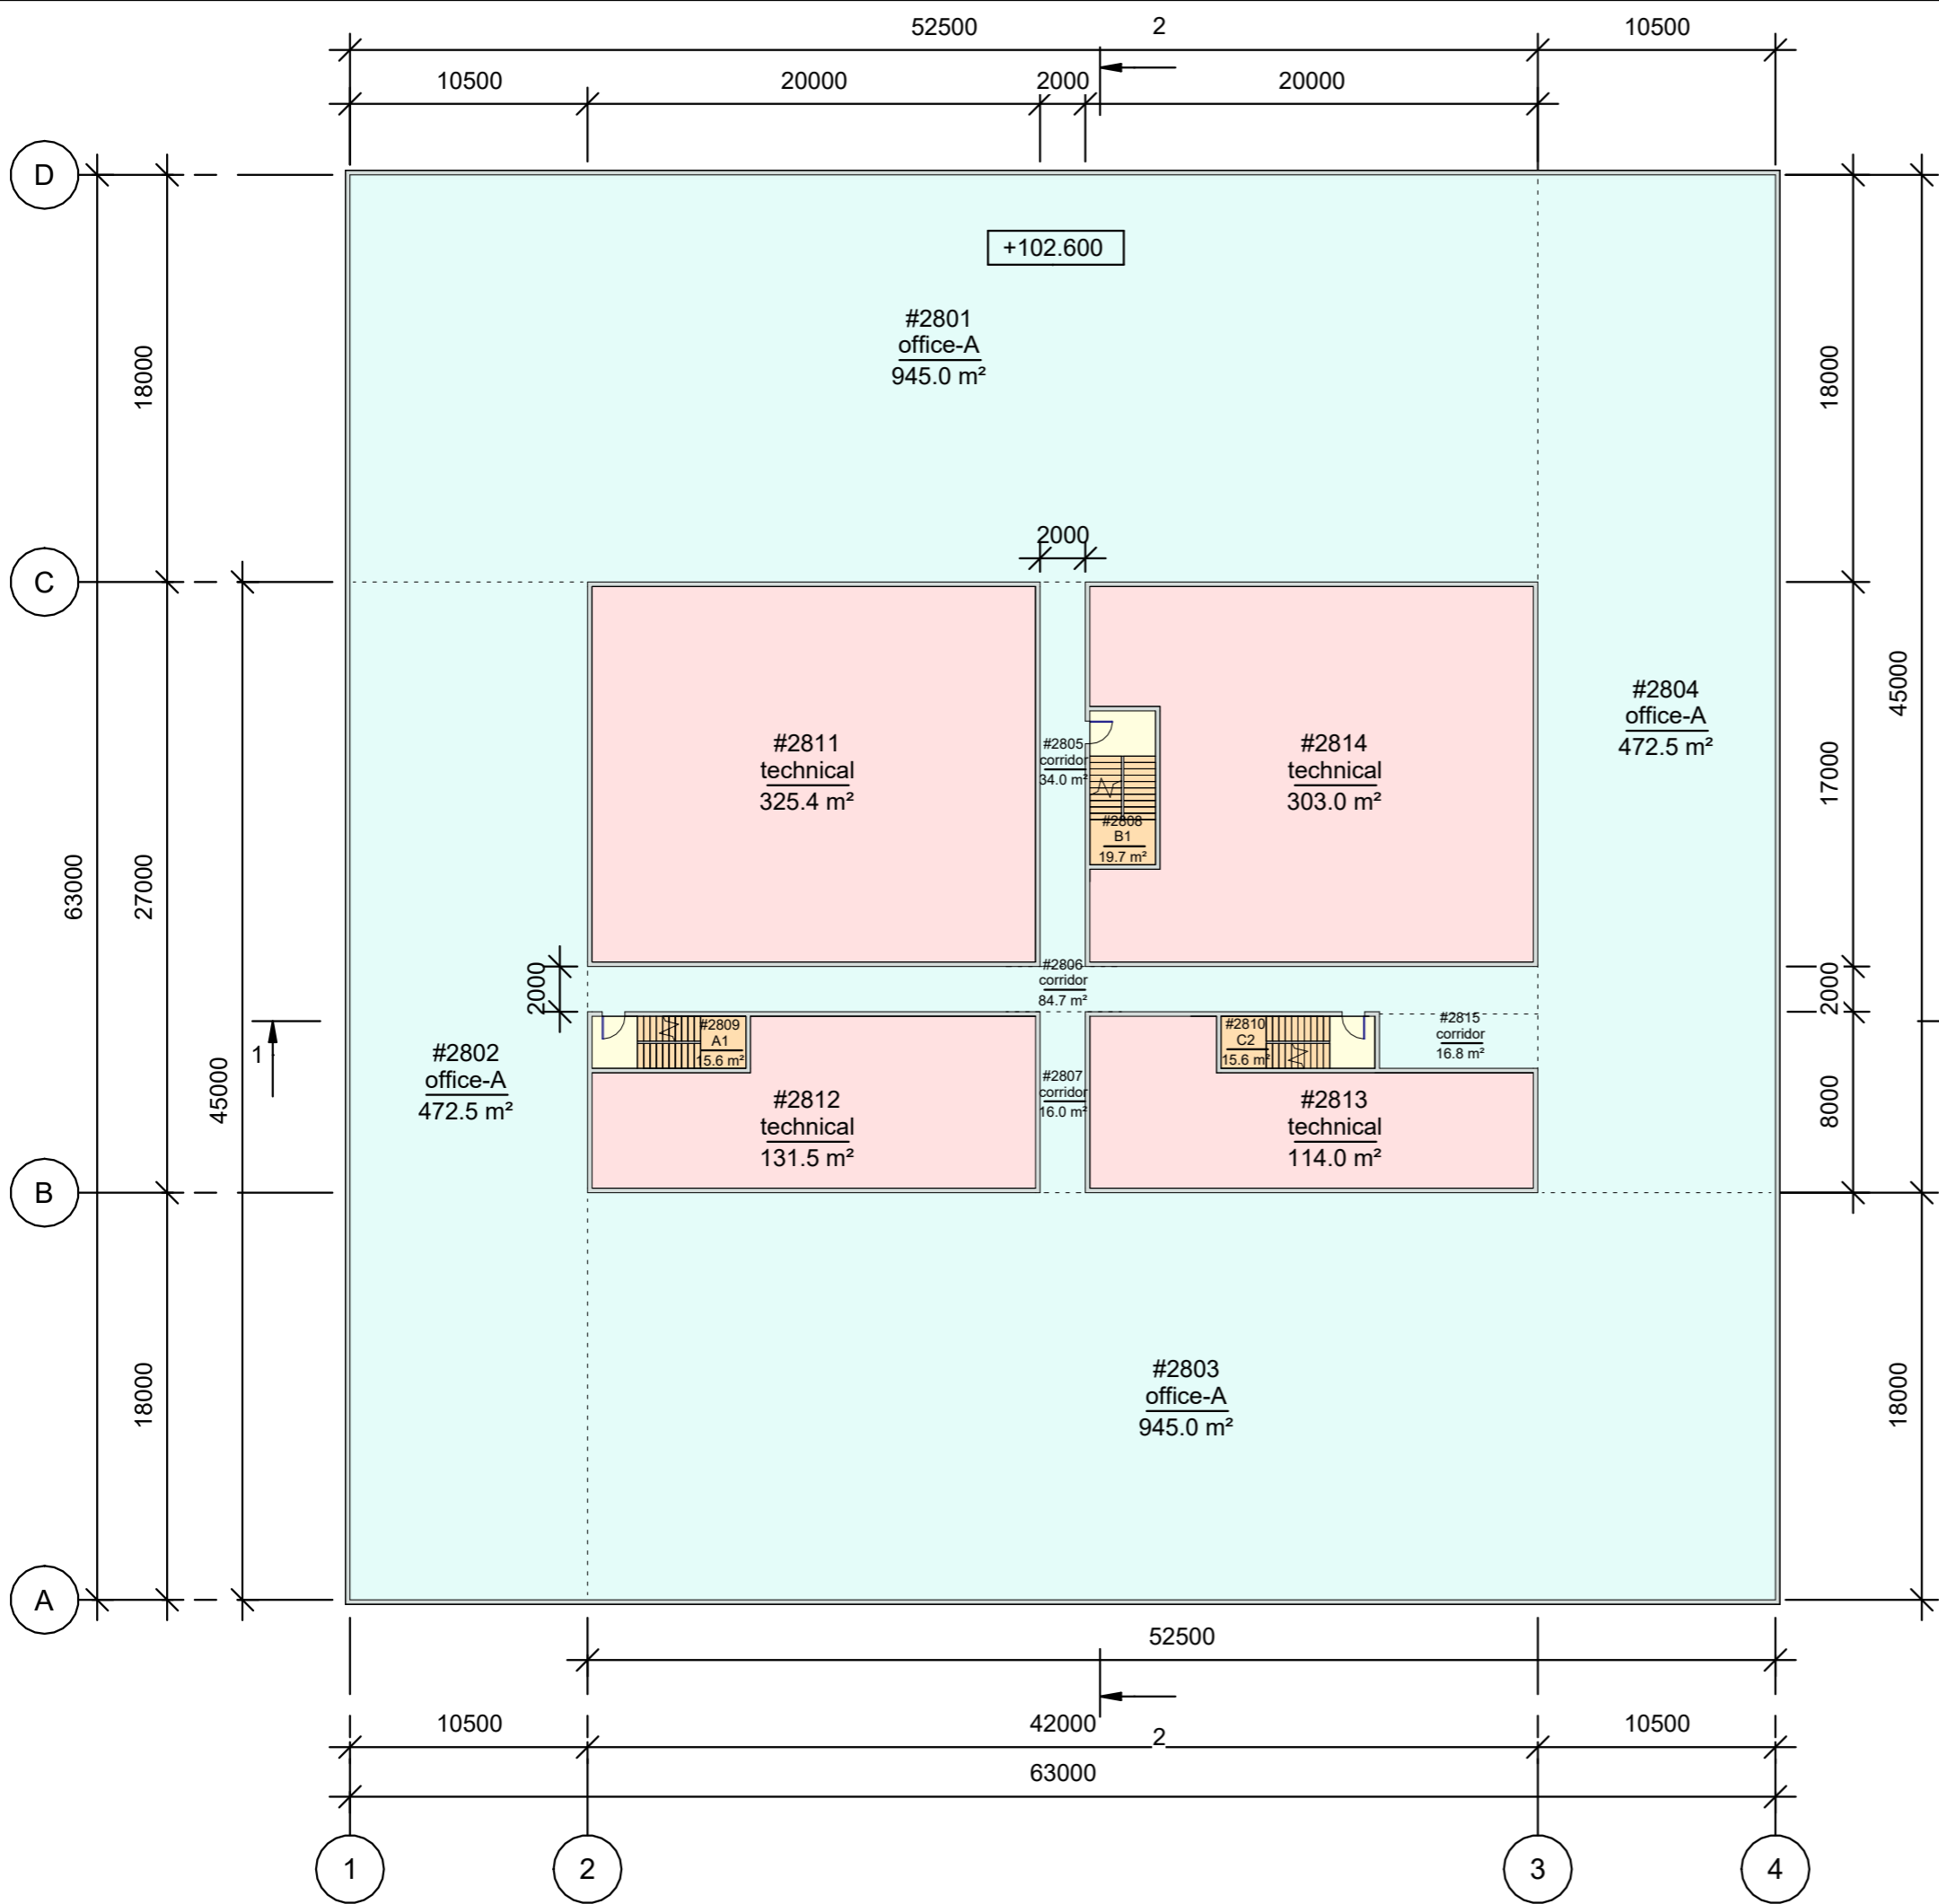

Room schedule_level 28		
Number	Name	Comments
#2801	office-A	
#2802	office-A	
#2803	office-A	
#2804	office-A	
#2805	corridor	
#2806	corridor	
#2807	corridor	
#2808	B1	
#2809	A1	
#2810	C2	
#2811	technical	
#2812	technical	
#2813	technical	
#2814	technical	
#2815	corridor