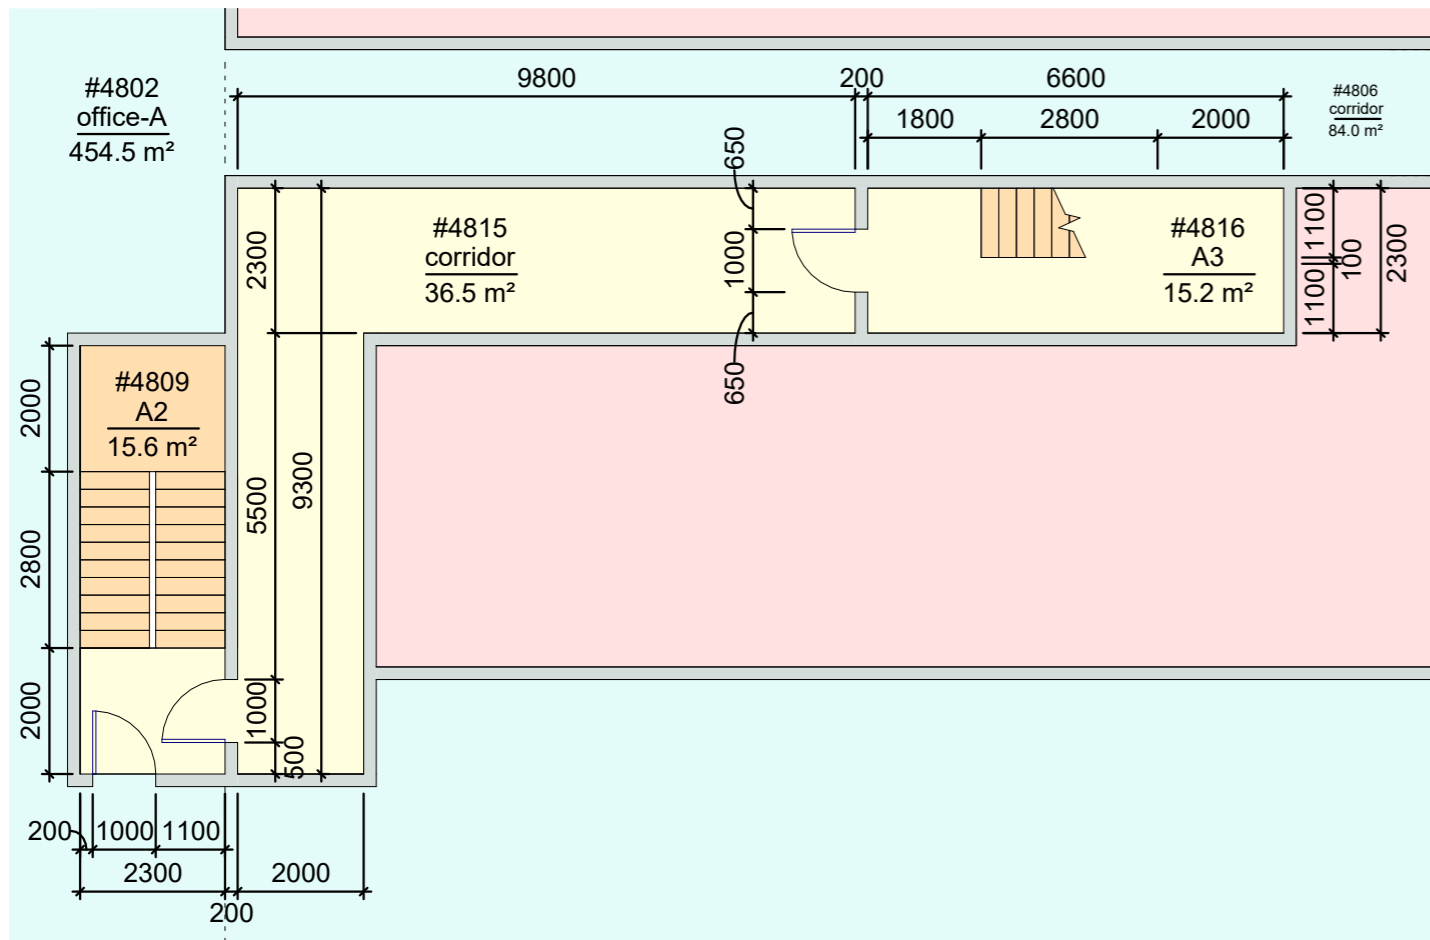

Fragment 42.1