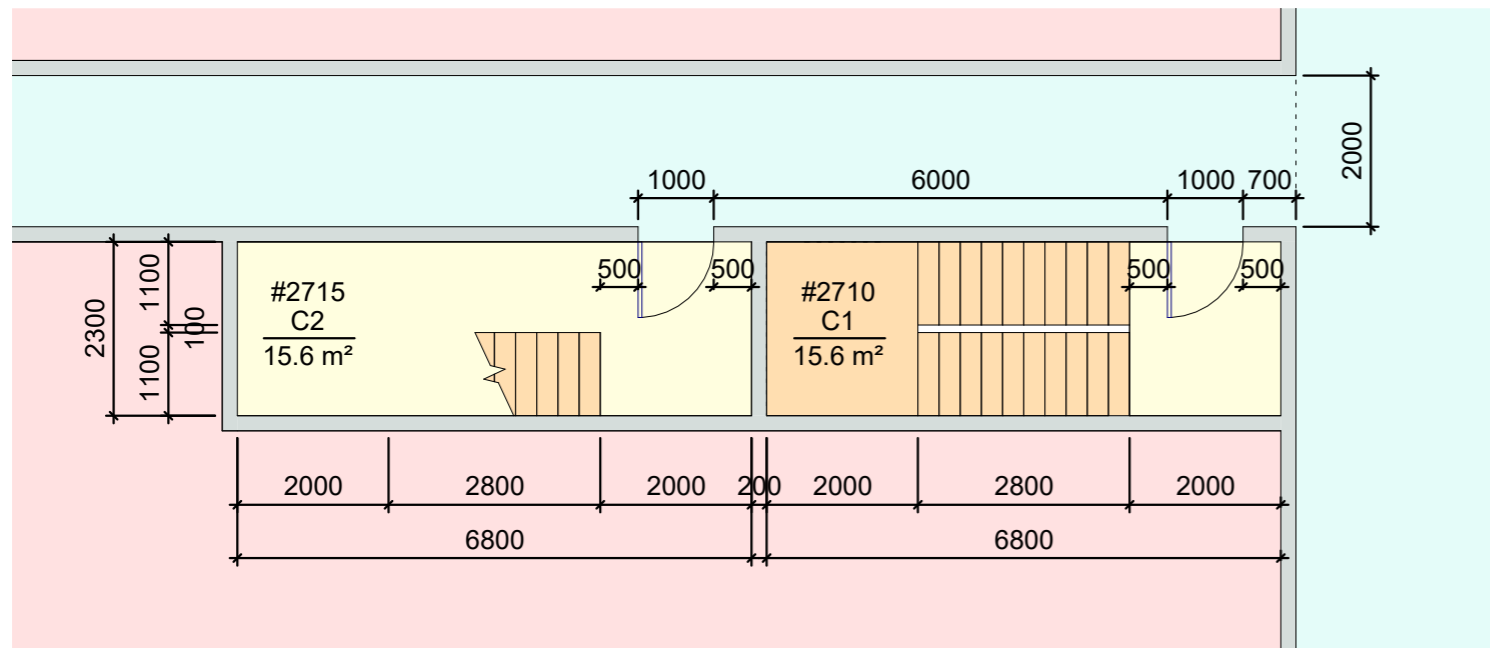

#11001  
roof  
3969.0 m<sup>2</sup>

Room schedule_roof		
Number	Name	Comments
#11001	roof	

Fragment 2.1

Fragment 2.2

Fragment 2.3

Fragment 27.1

Fragment 42.1

Fragment 42.2