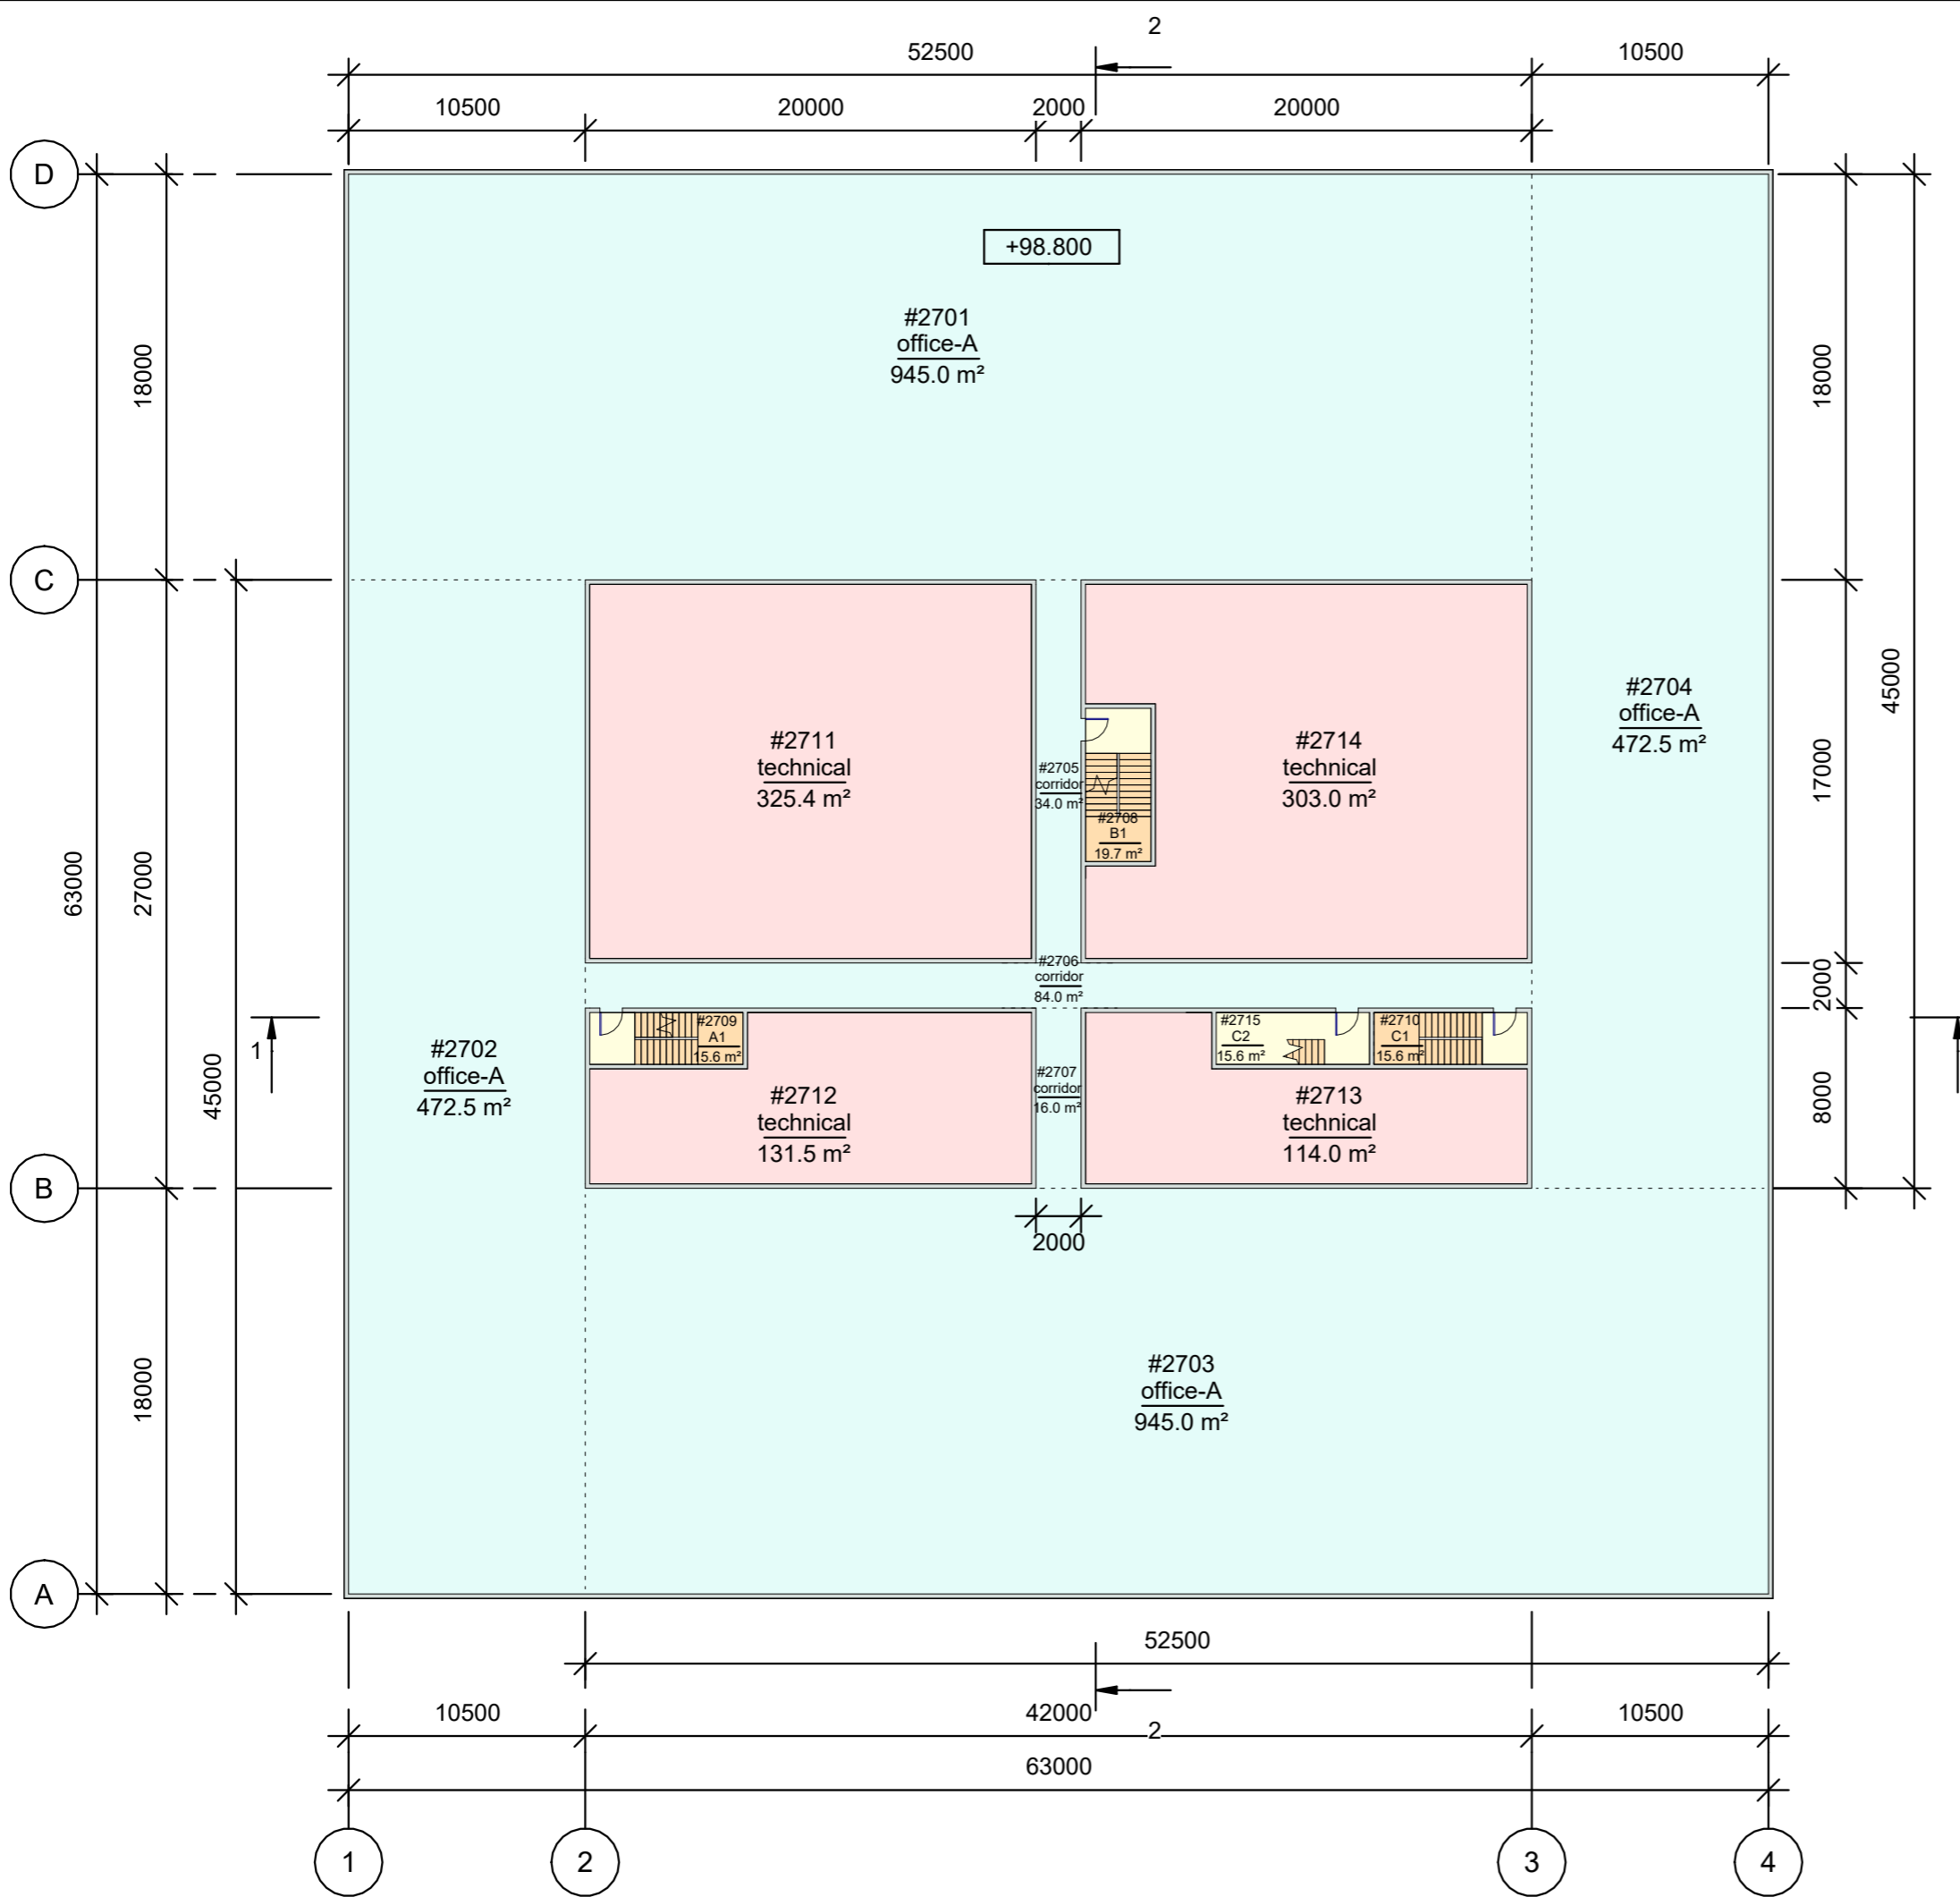

Room schedule_level 27		
Number	Name	Comments
#2701	office-A	
#2702	office-A	
#2703	office-A	
#2704	office-A	
#2705	corridor	
#2706	corridor	
#2707	corridor	
#2708	B1	
#2709	A1	
#2710	C1	
#2711	technical	
#2712	technical	
#2713	technical	
#2714	technical	
#2715	C2