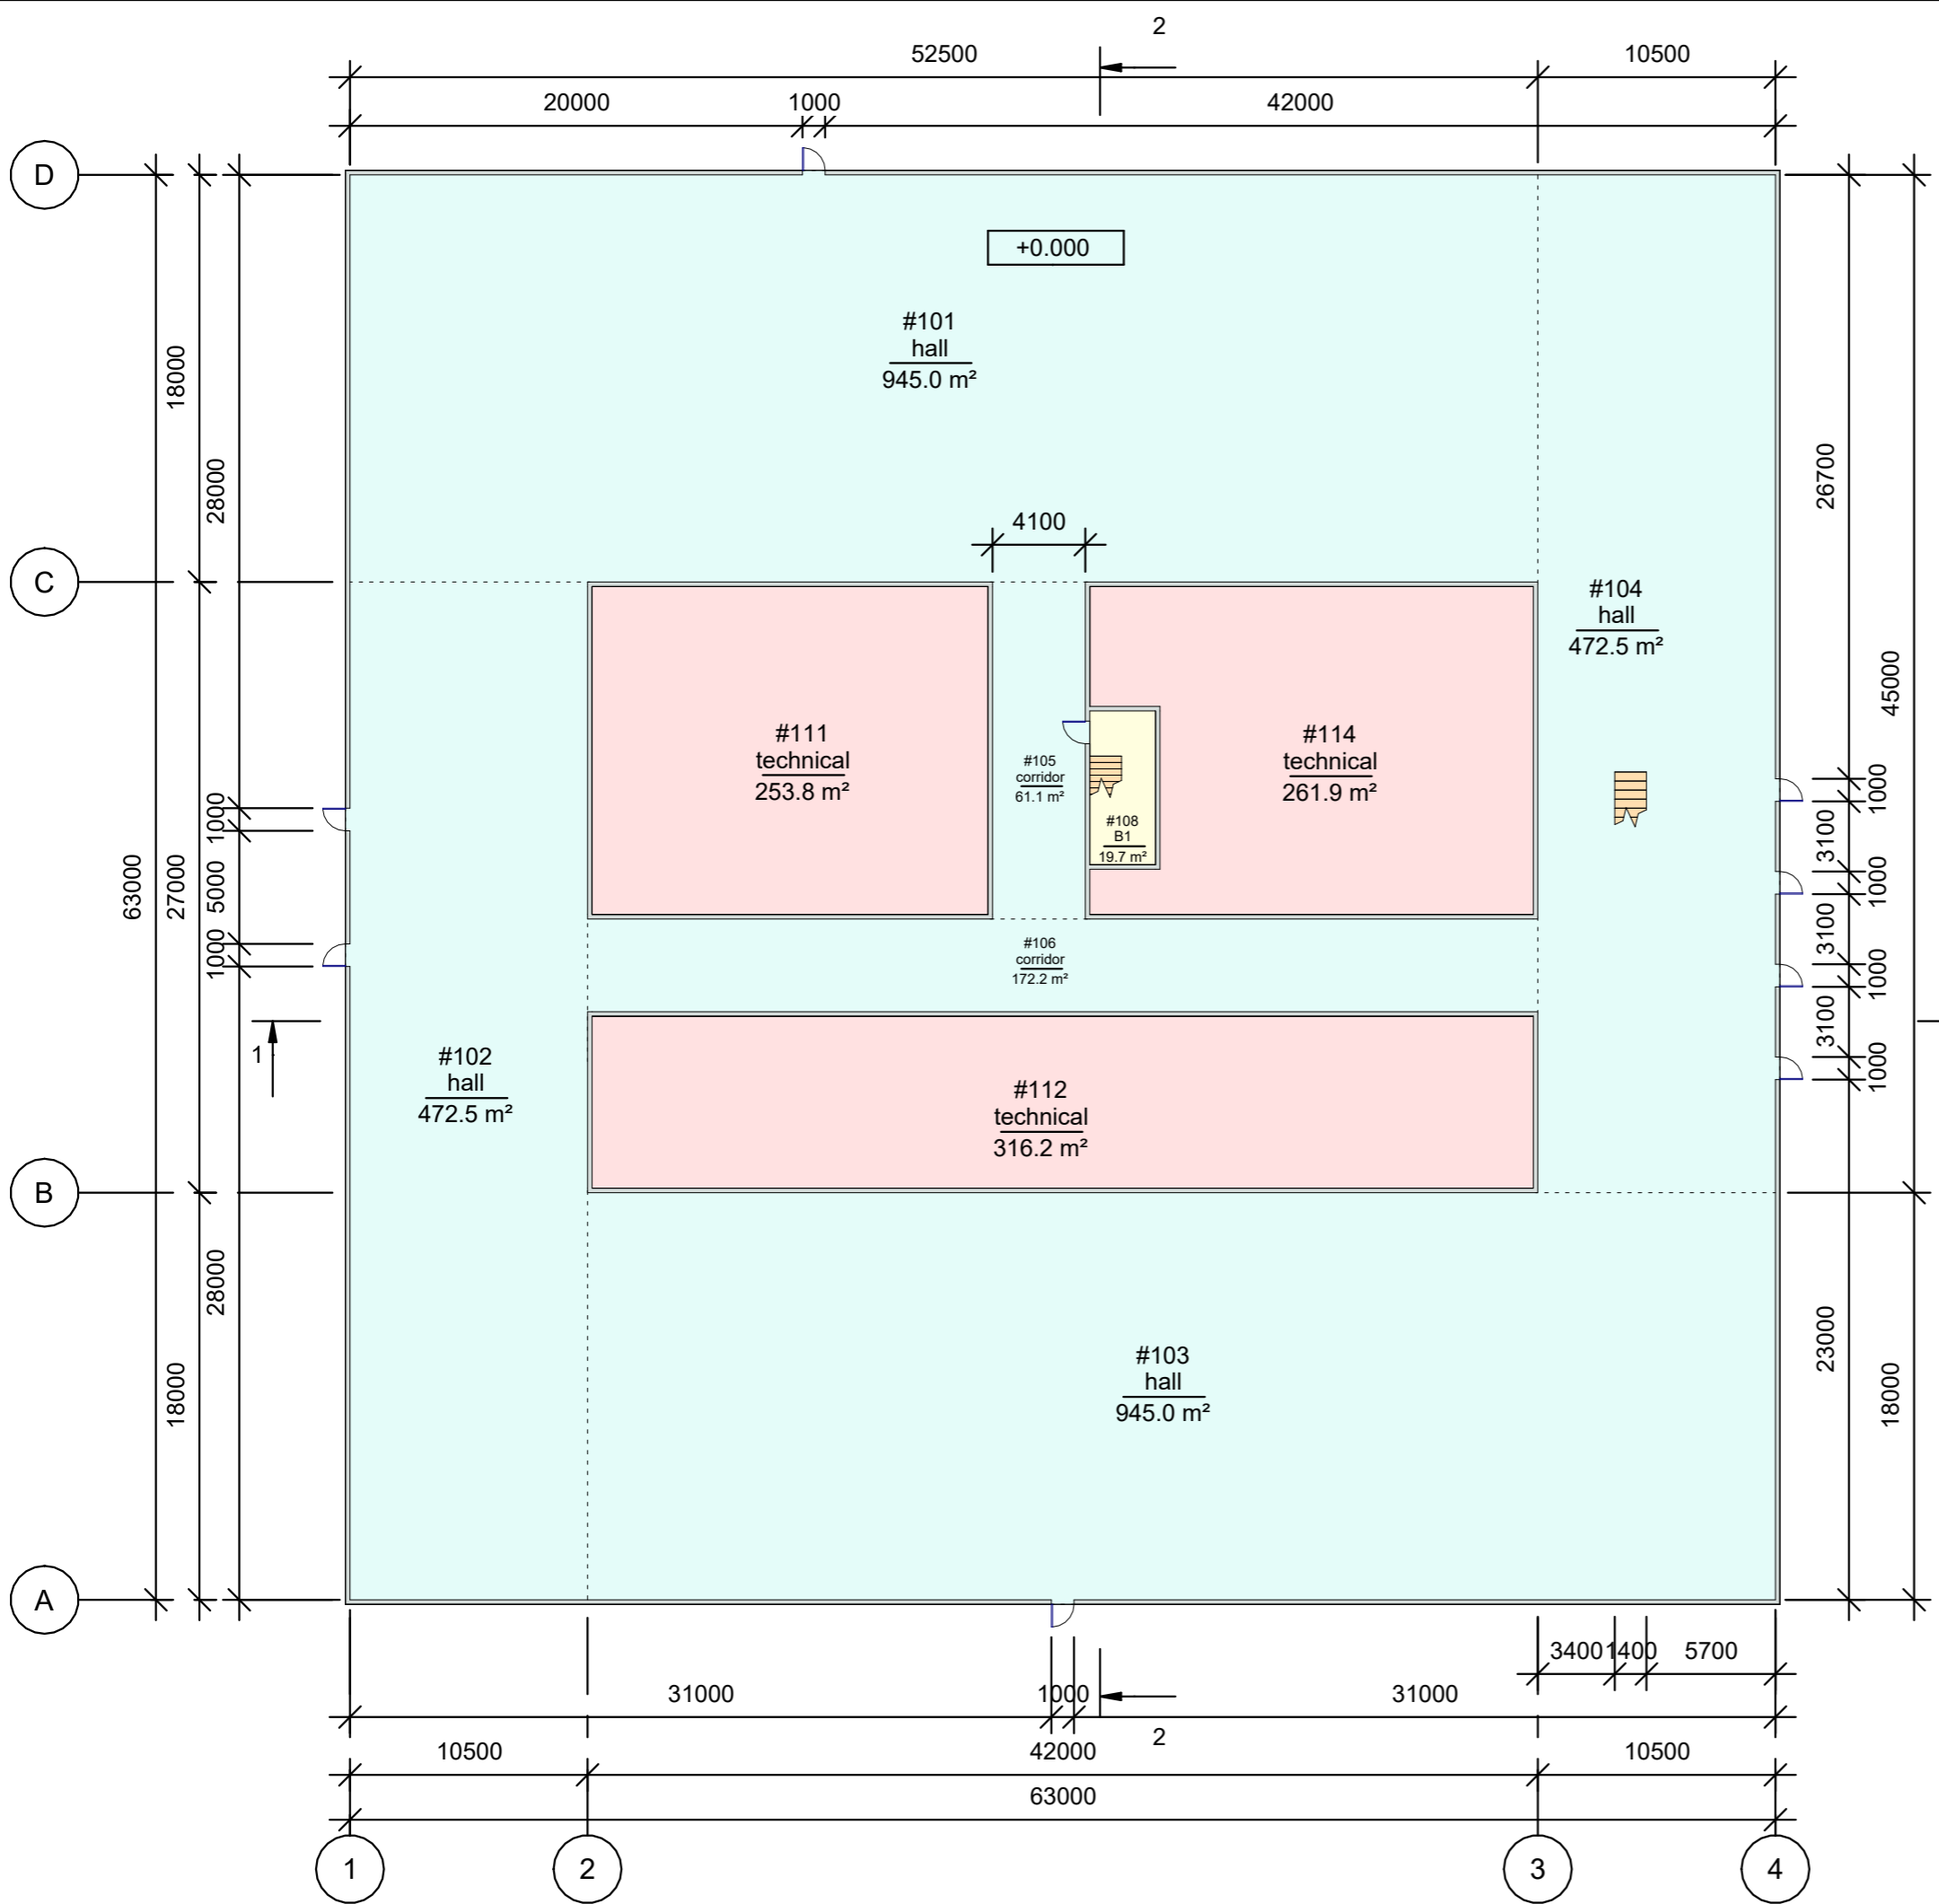

NCSTAR\_1-7\_WTC1\_(Model\_A1)

- 1 Sheet list
- 2 1st floor
- 3 2nd floor
- 4 3rd floor
- 5 27th floor
- 6 28th floor
- 7 41st floor
- 8 42nd floor
- 9 43rd floor
- 10 48th floor
- 11 49th floor
- 12 75th floor
- 13 76th floor
- 14 77th floor
- 15 82nd floor
- 16 83rd floor
- 17 94th floor
- 18 108th floor
- 19 109th floor
- 20 Roof
- 21 2nd floor plan. Fragments
- 22 27th floor plan. Fragment
- 23 42nd floor plan. Fragments
- 24 48th floor plan. Fragments
- 25 76th floor plan. Fragments
- 26 77th floor plan. Fragments
- 27 82nd floor plan. Fragment
- 28 83rd floor plan. Fragment
- 29 Sections

Name	Area
office-A	248149 m <sup>2</sup>
office-B	41353 m <sup>2</sup>
technical	111358 m <sup>2</sup>
corridor	14185 m <sup>2</sup>
stairwell	5629 m <sup>2</sup>
hall	4762 m <sup>2</sup>
roof	3969 m <sup>2</sup>
<b>total</b>	<b>429406 m<sup>2</sup></b>

Room schedule_level 1		
Number	Name	Comments
#101	hall	
#102	hall	
#103	hall	
#104	hall	
#105	corridor	
#106	corridor	
#108	B1	
#111	technical	
#112	technical	
#114	technical	

Room schedule_level 2		
Number	Name	Comments
#201	hall	
#202	hall	
#203	hall	
#204	hall	
#205	corridor	
#206	corridor	
#208	B1	
#209	A1	
#210	C1	
#211	technical	
#212	technical	
#214	technical	