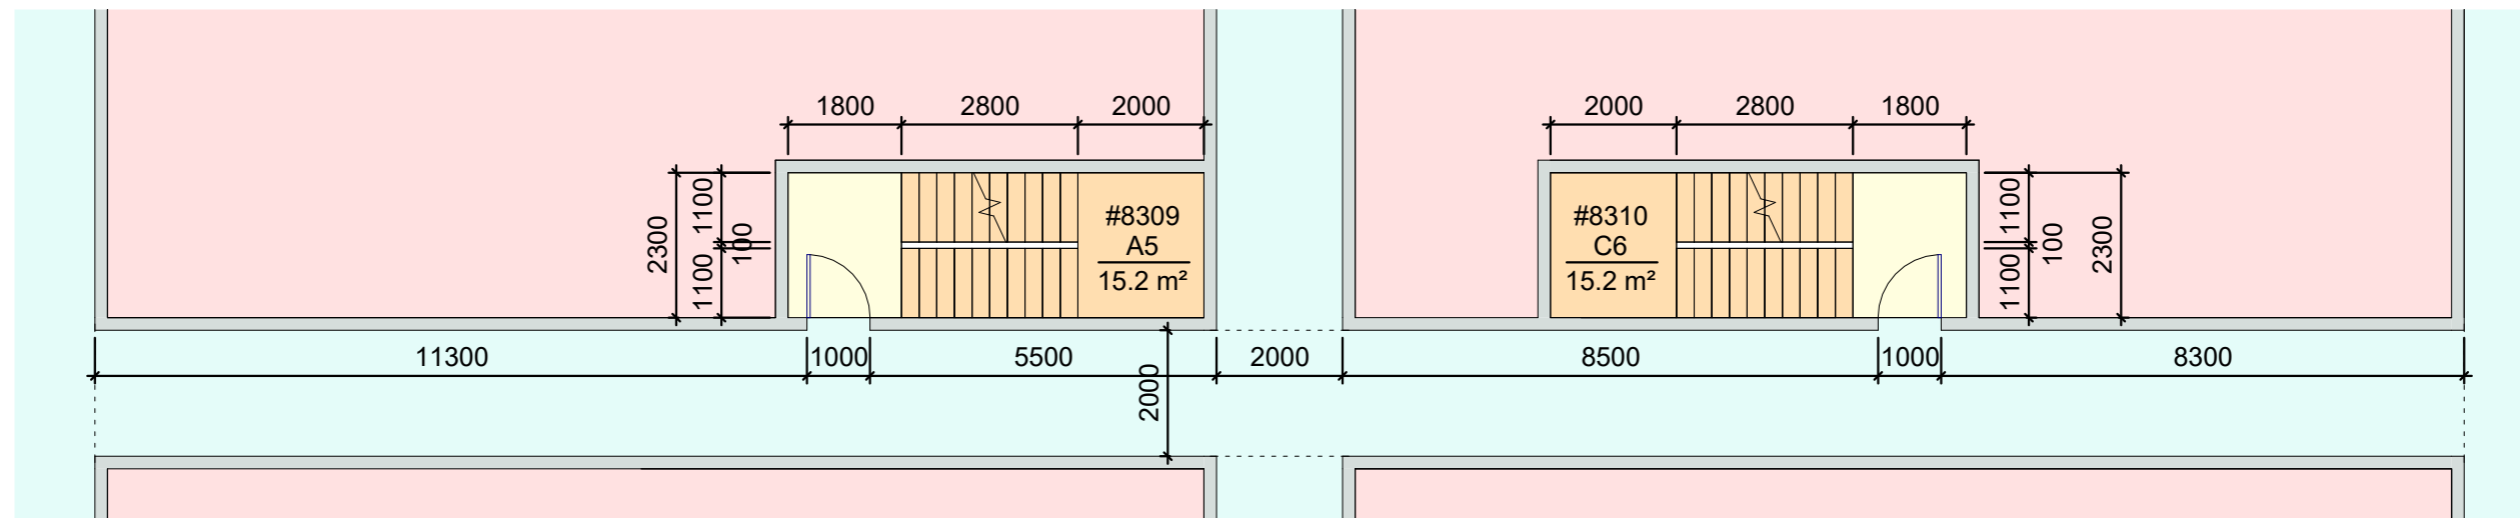

Fragment 83.2