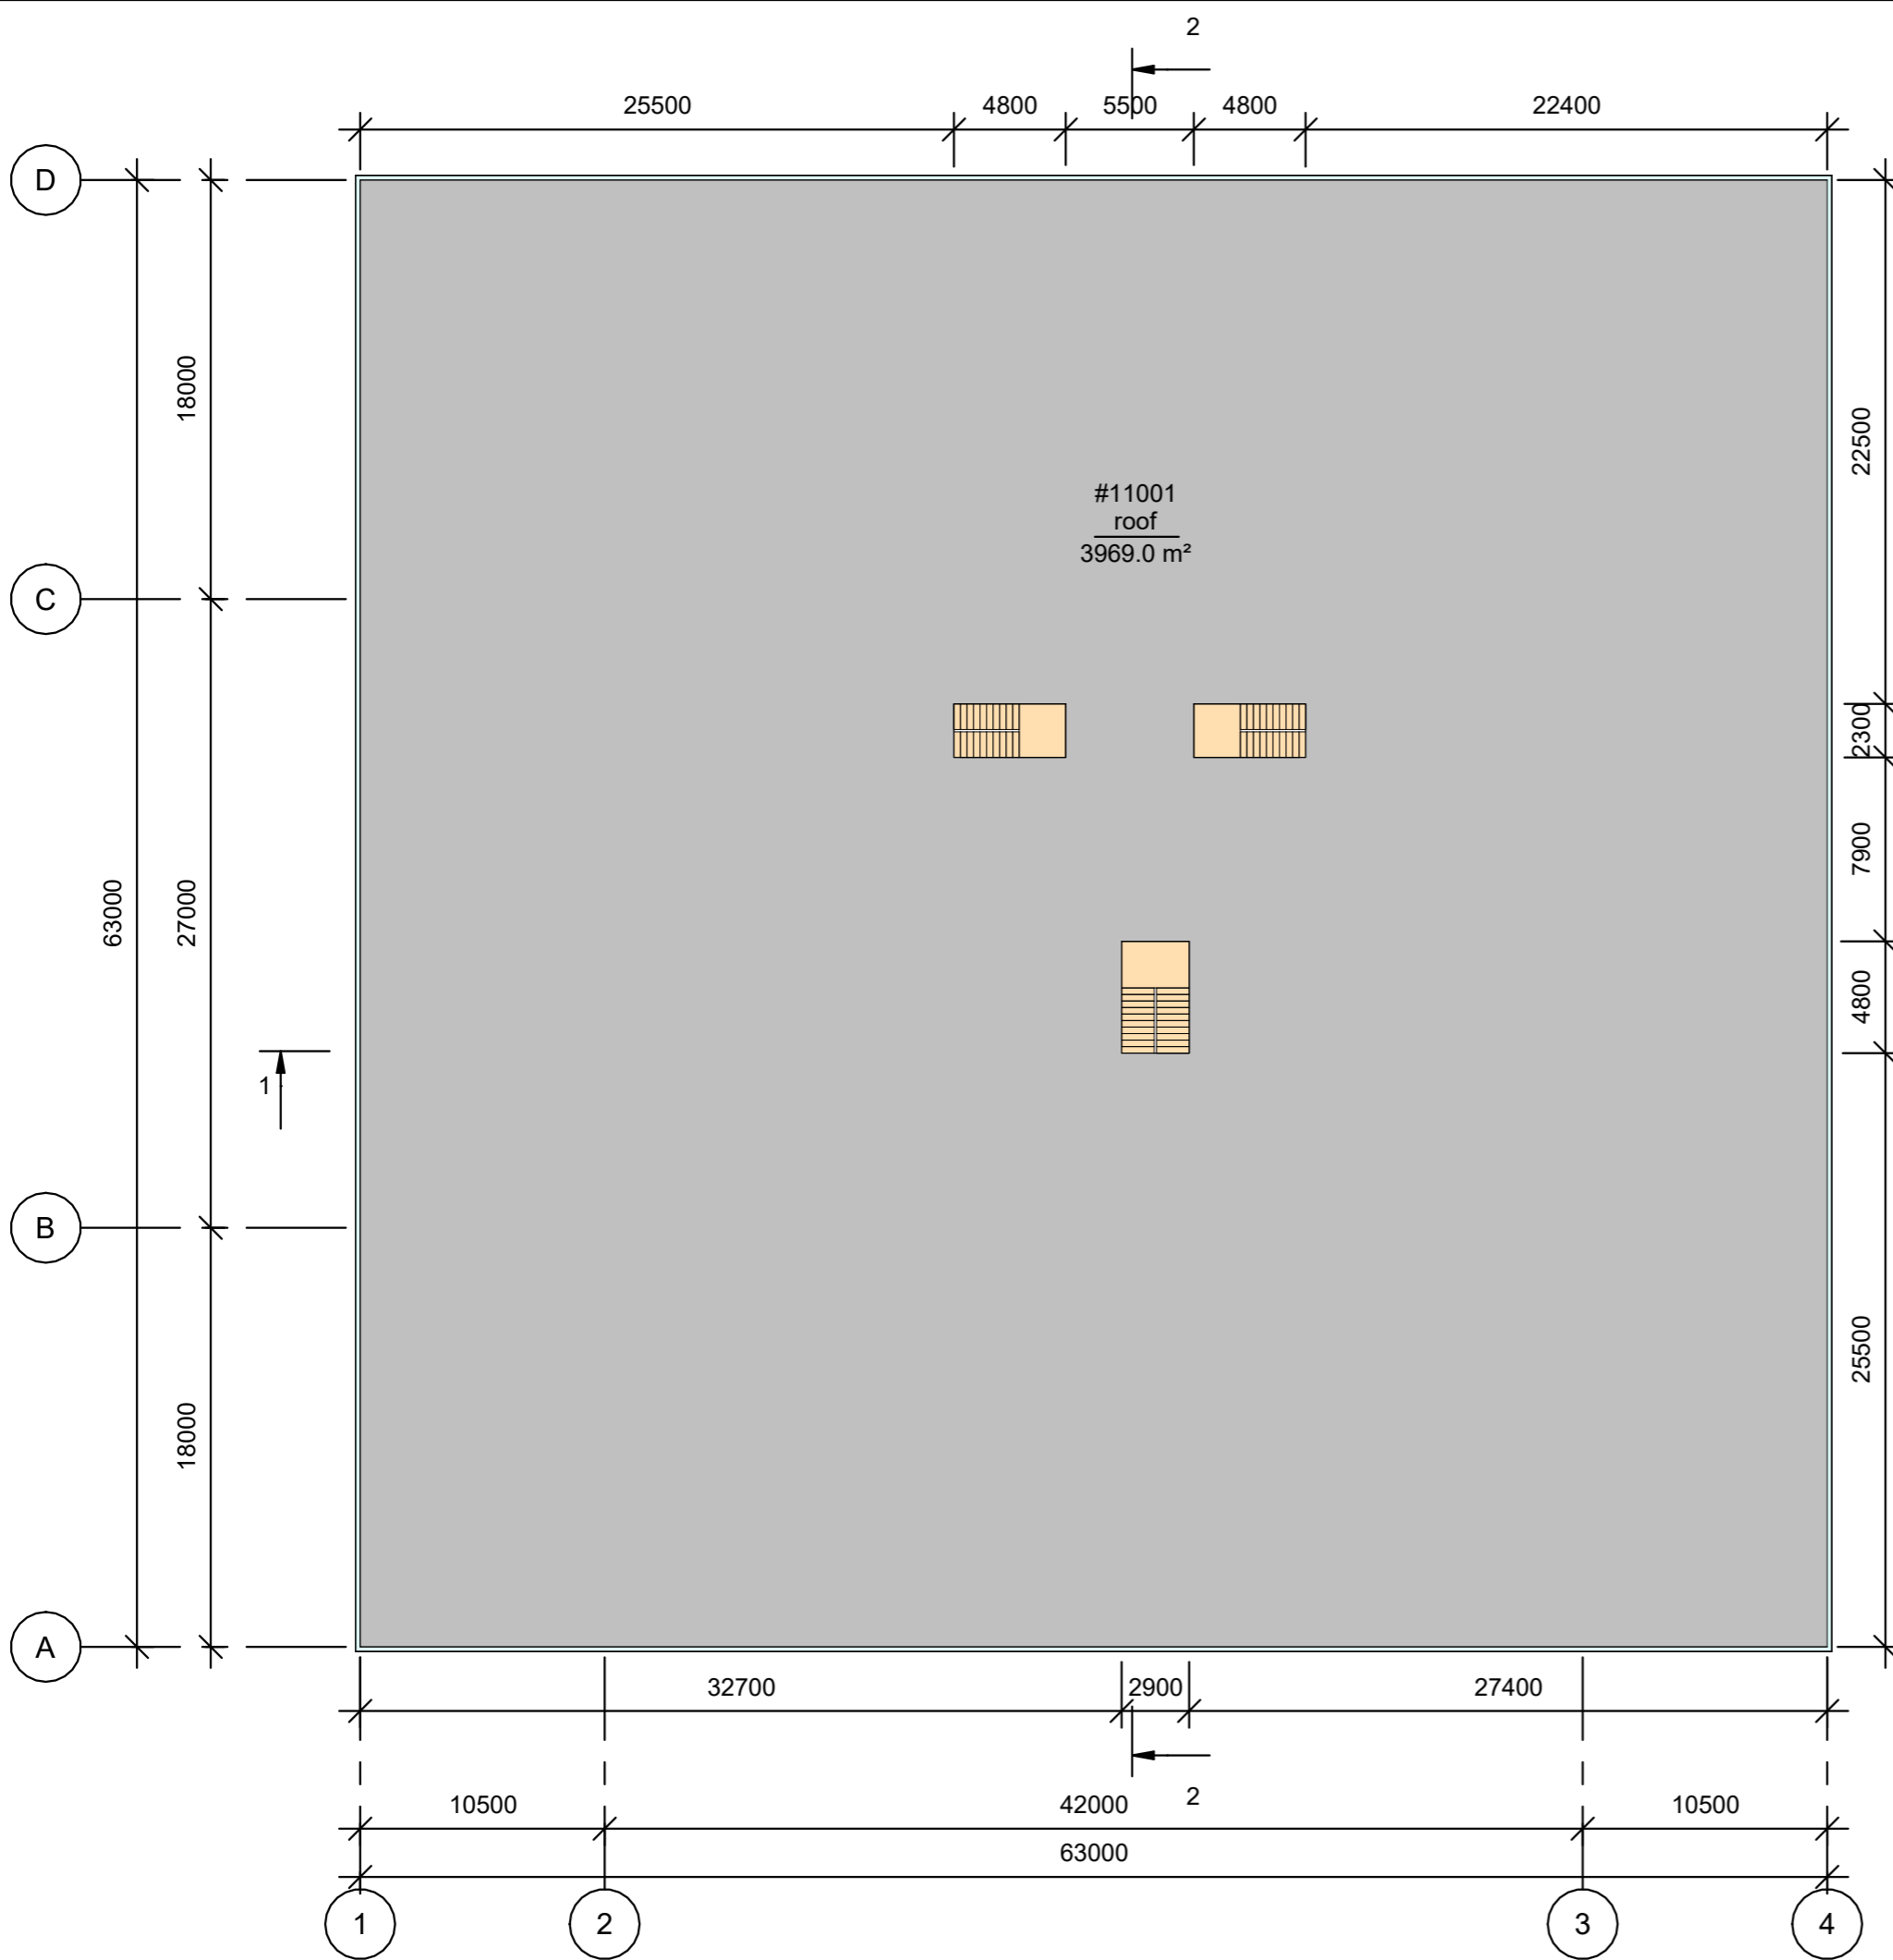

#11001
roof
3969.0 m²

Room schedule_roof		
Number	Name	Comments
#11001	roof