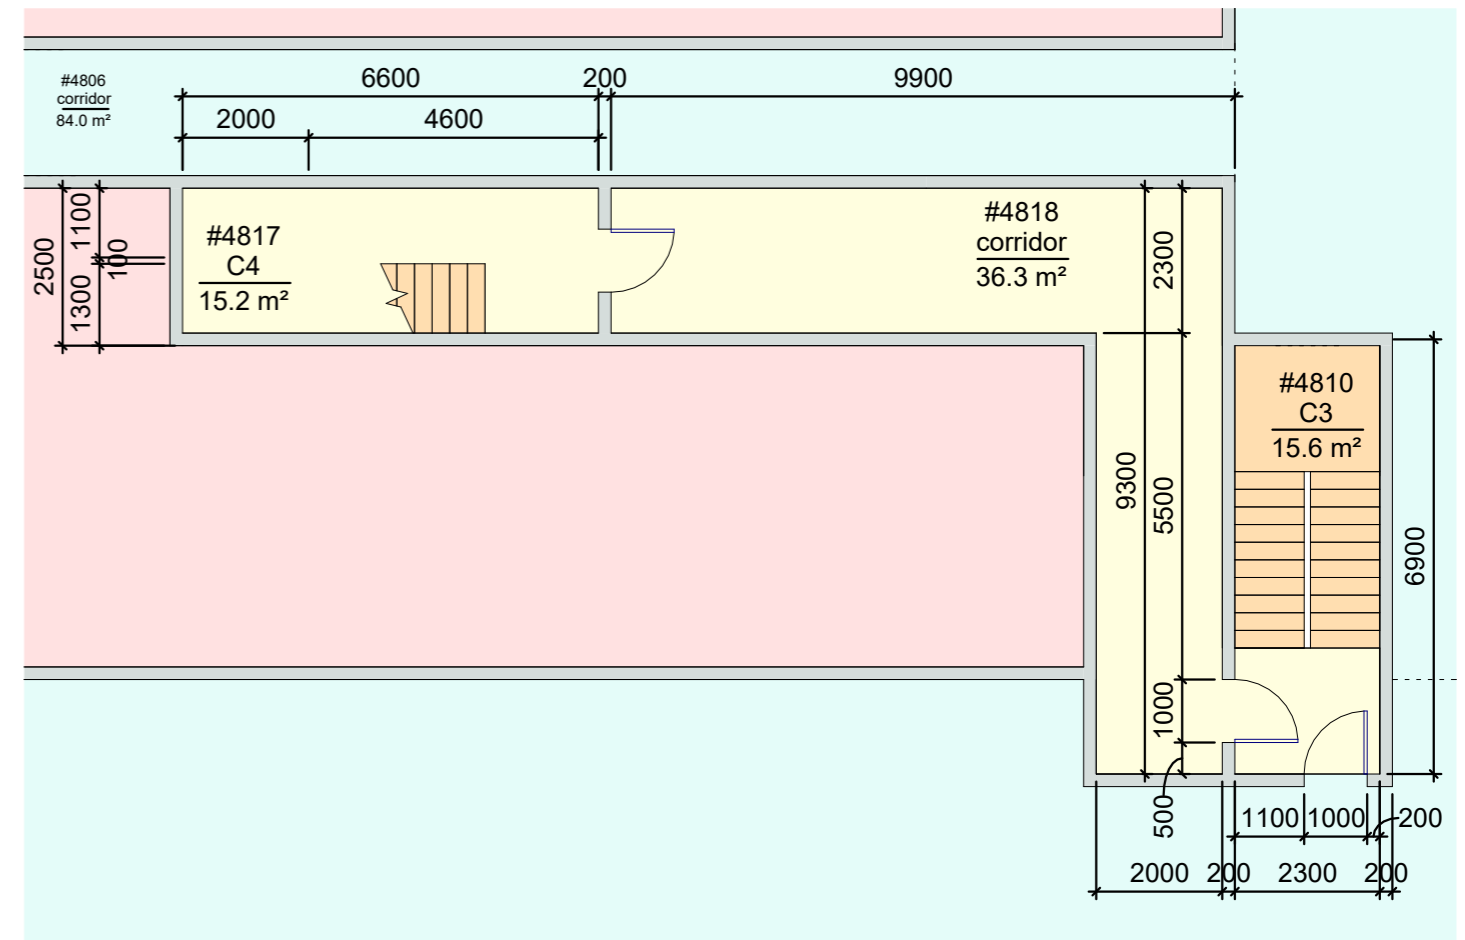

Fragment 42.2