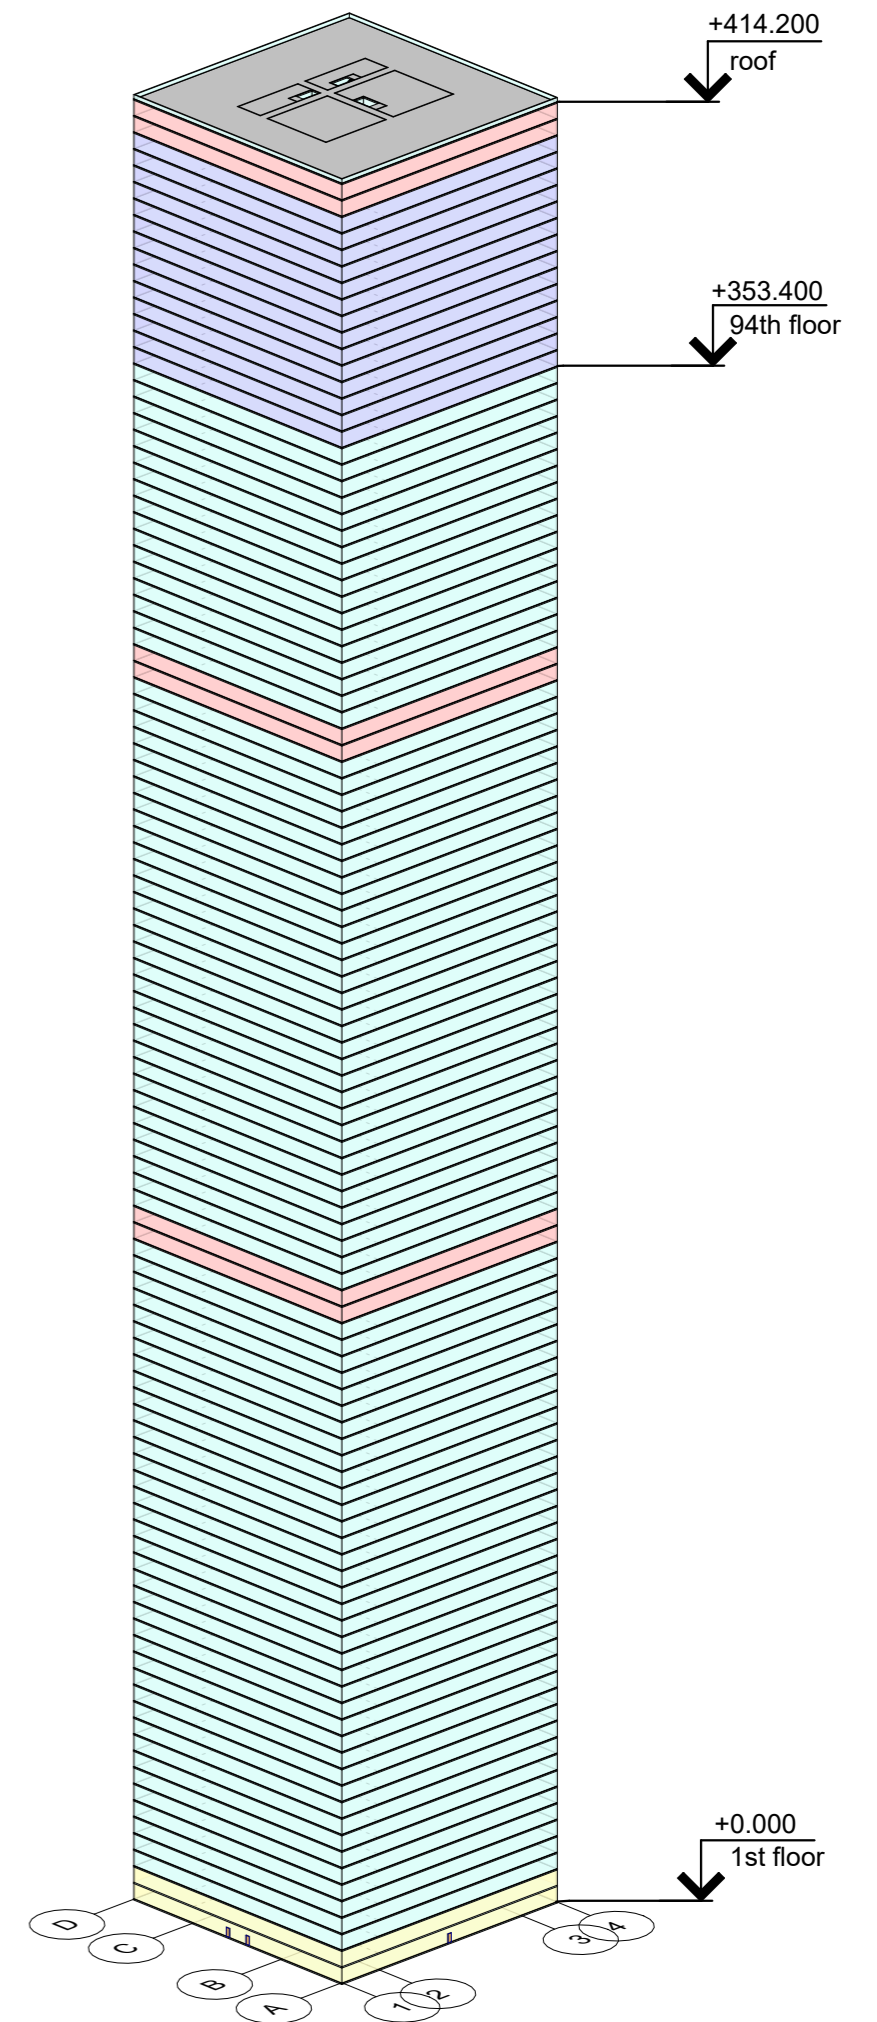

NCSTAR\_1-7\_WTC1\_(Model\_A1)

- 1 Sheet list
- 2 1st floor
- 3 2nd floor
- 4 3rd floor
- 5 27th floor
- 6 28th floor
- 7 41st floor
- 8 42nd floor
- 9 43rd floor
- 10 48th floor
- 11 49th floor
- 12 75th floor
- 13 76th floor
- 14 77th floor
- 15 82nd floor
- 16 83rd floor
- 17 94th floor
- 18 108th floor
- 19 109th floor
- 20 Roof
- 21 2nd floor plan. Fragments
- 22 27th floor plan. Fragment
- 23 42nd floor plan. Fragments
- 24 48th floor plan. Fragments
- 25 76th floor plan. Fragments
- 26 77th floor plan. Fragments
- 27 82nd floor plan. Fragment
- 28 83rd floor plan. Fragment
- 29 Sections

Name	Area
office-A	248149 m <sup>2</sup>
office-B	41353 m <sup>2</sup>
technical	111358 m <sup>2</sup>
corridor	14185 m <sup>2</sup>
stairwell	5629 m <sup>2</sup>
hall	4762 m <sup>2</sup>
roof	3969 m <sup>2</sup>
<b>total</b>	<b>429406 m<sup>2</sup></b>