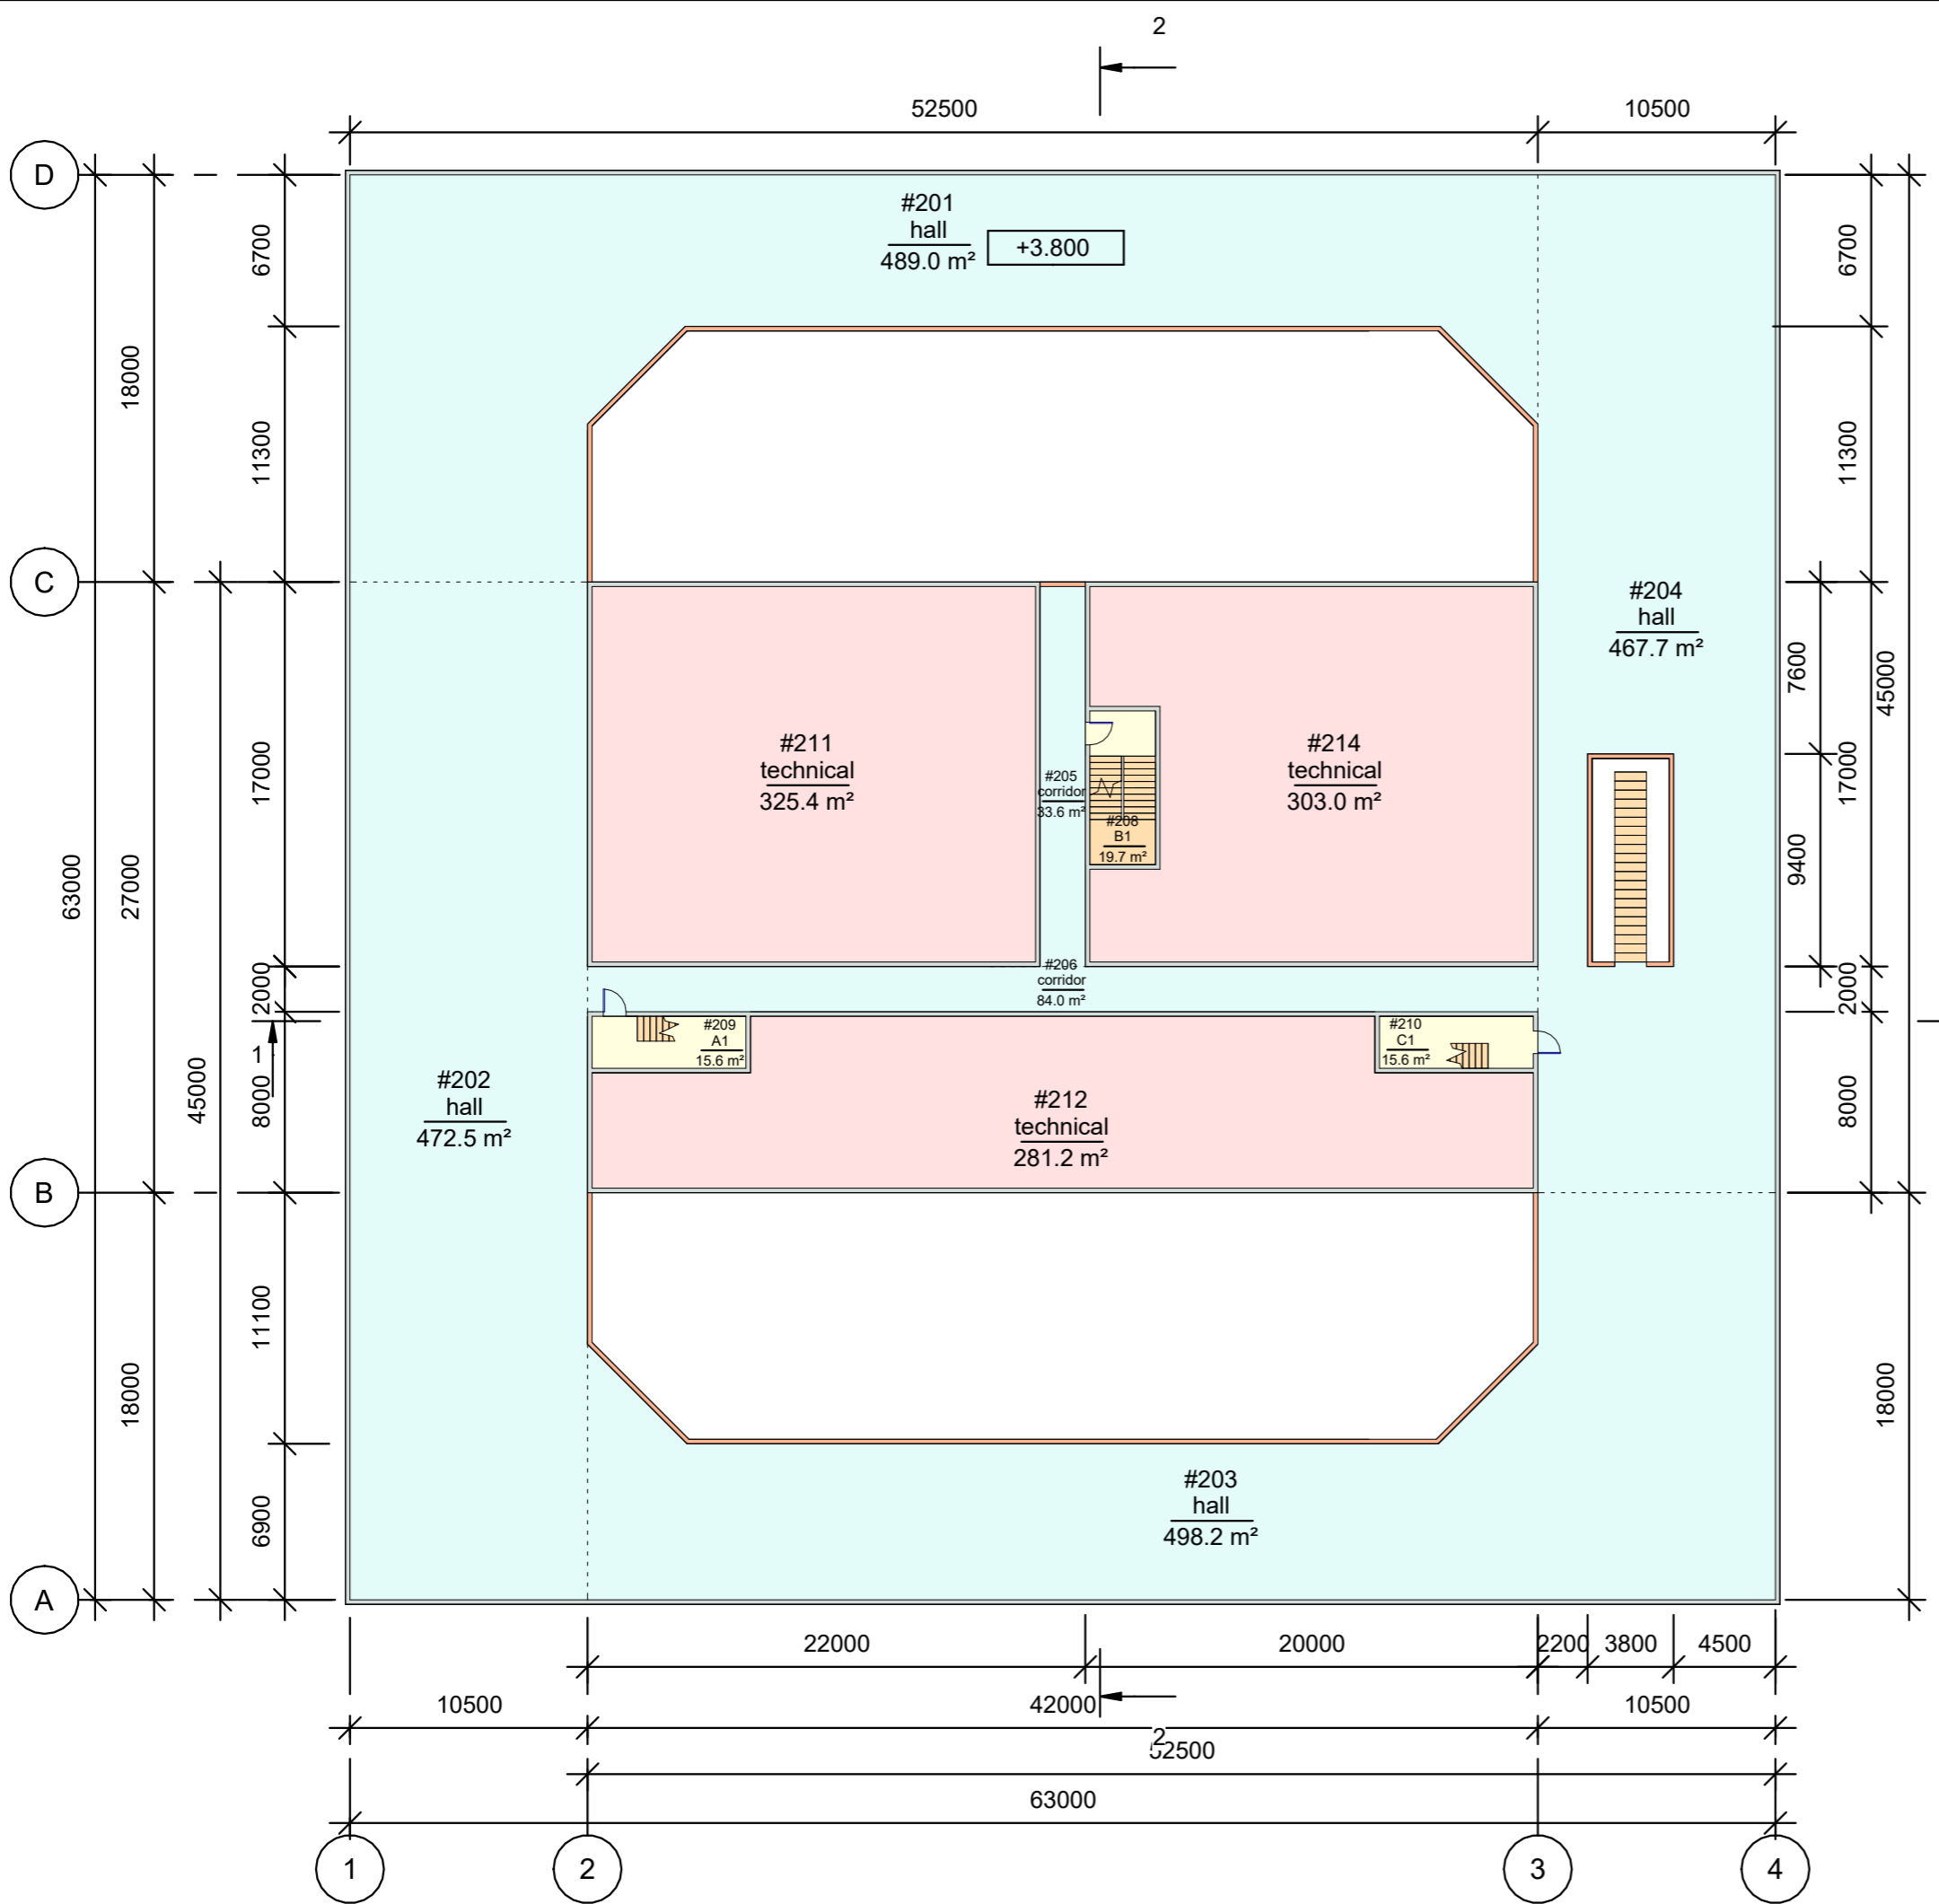

NCSTAR\_1-7\_WTC1\_(Model\_A1)

- 1 Sheet list
- 2 1st floor
- 3 2nd floor
- 4 3rd floor
- 5 27th floor
- 6 28th floor
- 7 41st floor
- 8 42nd floor
- 9 43rd floor
- 10 48th floor
- 11 49th floor
- 12 75th floor
- 13 76th floor
- 14 77th floor
- 15 82nd floor
- 16 83rd floor
- 17 94th floor
- 18 108th floor
- 19 109th floor
- 20 Roof
- 21 2nd floor plan. Fragments
- 22 27th floor plan. Fragment
- 23 42nd floor plan. Fragments
- 24 48th floor plan. Fragments
- 25 76th floor plan. Fragments
- 26 77th floor plan. Fragments
- 27 82nd floor plan. Fragment
- 28 83rd floor plan. Fragment
- 29 Sections

Name	Area
office-A	248149 m <sup>2</sup>
office-B	41353 m <sup>2</sup>
technical	111358 m <sup>2</sup>
corridor	14185 m <sup>2</sup>
stairwell	5629 m <sup>2</sup>
hall	4762 m <sup>2</sup>
roof	3969 m <sup>2</sup>
<b>total</b>	<b>429406 m<sup>2</sup></b>

Room schedule_level 1		
Number	Name	Comments
#101	hall	
#102	hall	
#103	hall	
#104	hall	
#105	corridor	
#106	corridor	
#108	B1	
#111	technical	
#112	technical	
#114	technical	

Room schedule_level 2		
Number	Name	Comments
#201	hall	
#202	hall	
#203	hall	
#204	hall	
#205	corridor	
#206	corridor	
#208	B1	
#209	A1	
#210	C1	
#211	technical	
#212	technical	
#214	technical	