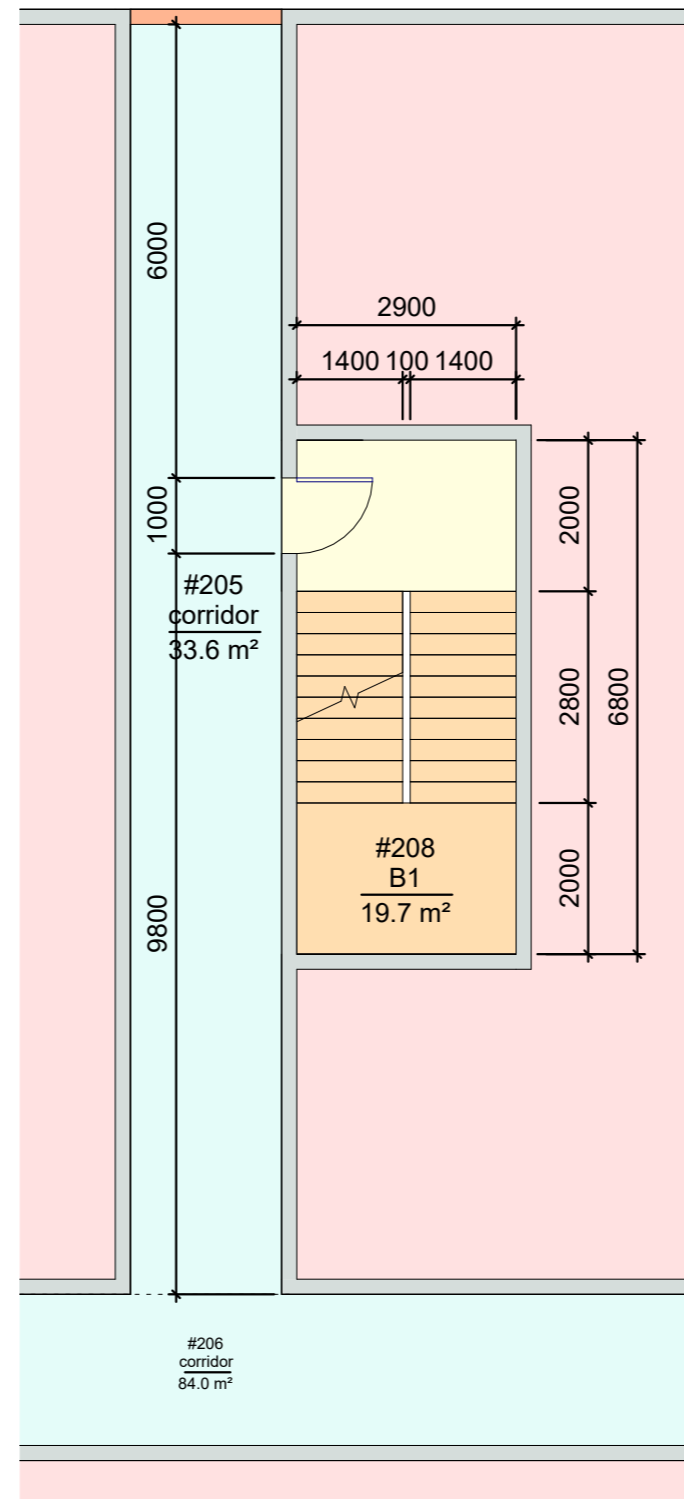

Fragment 2.2