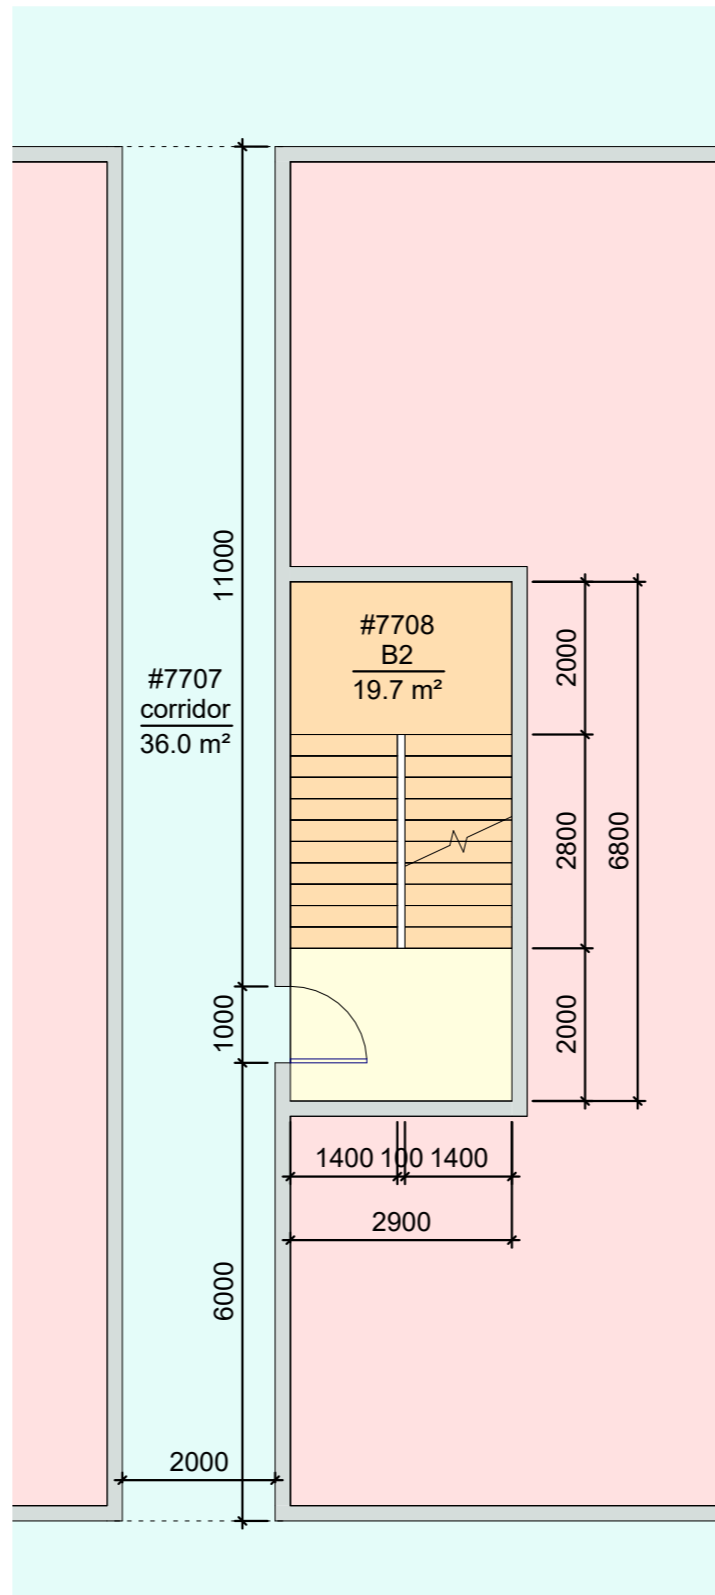

Fragment 77.2