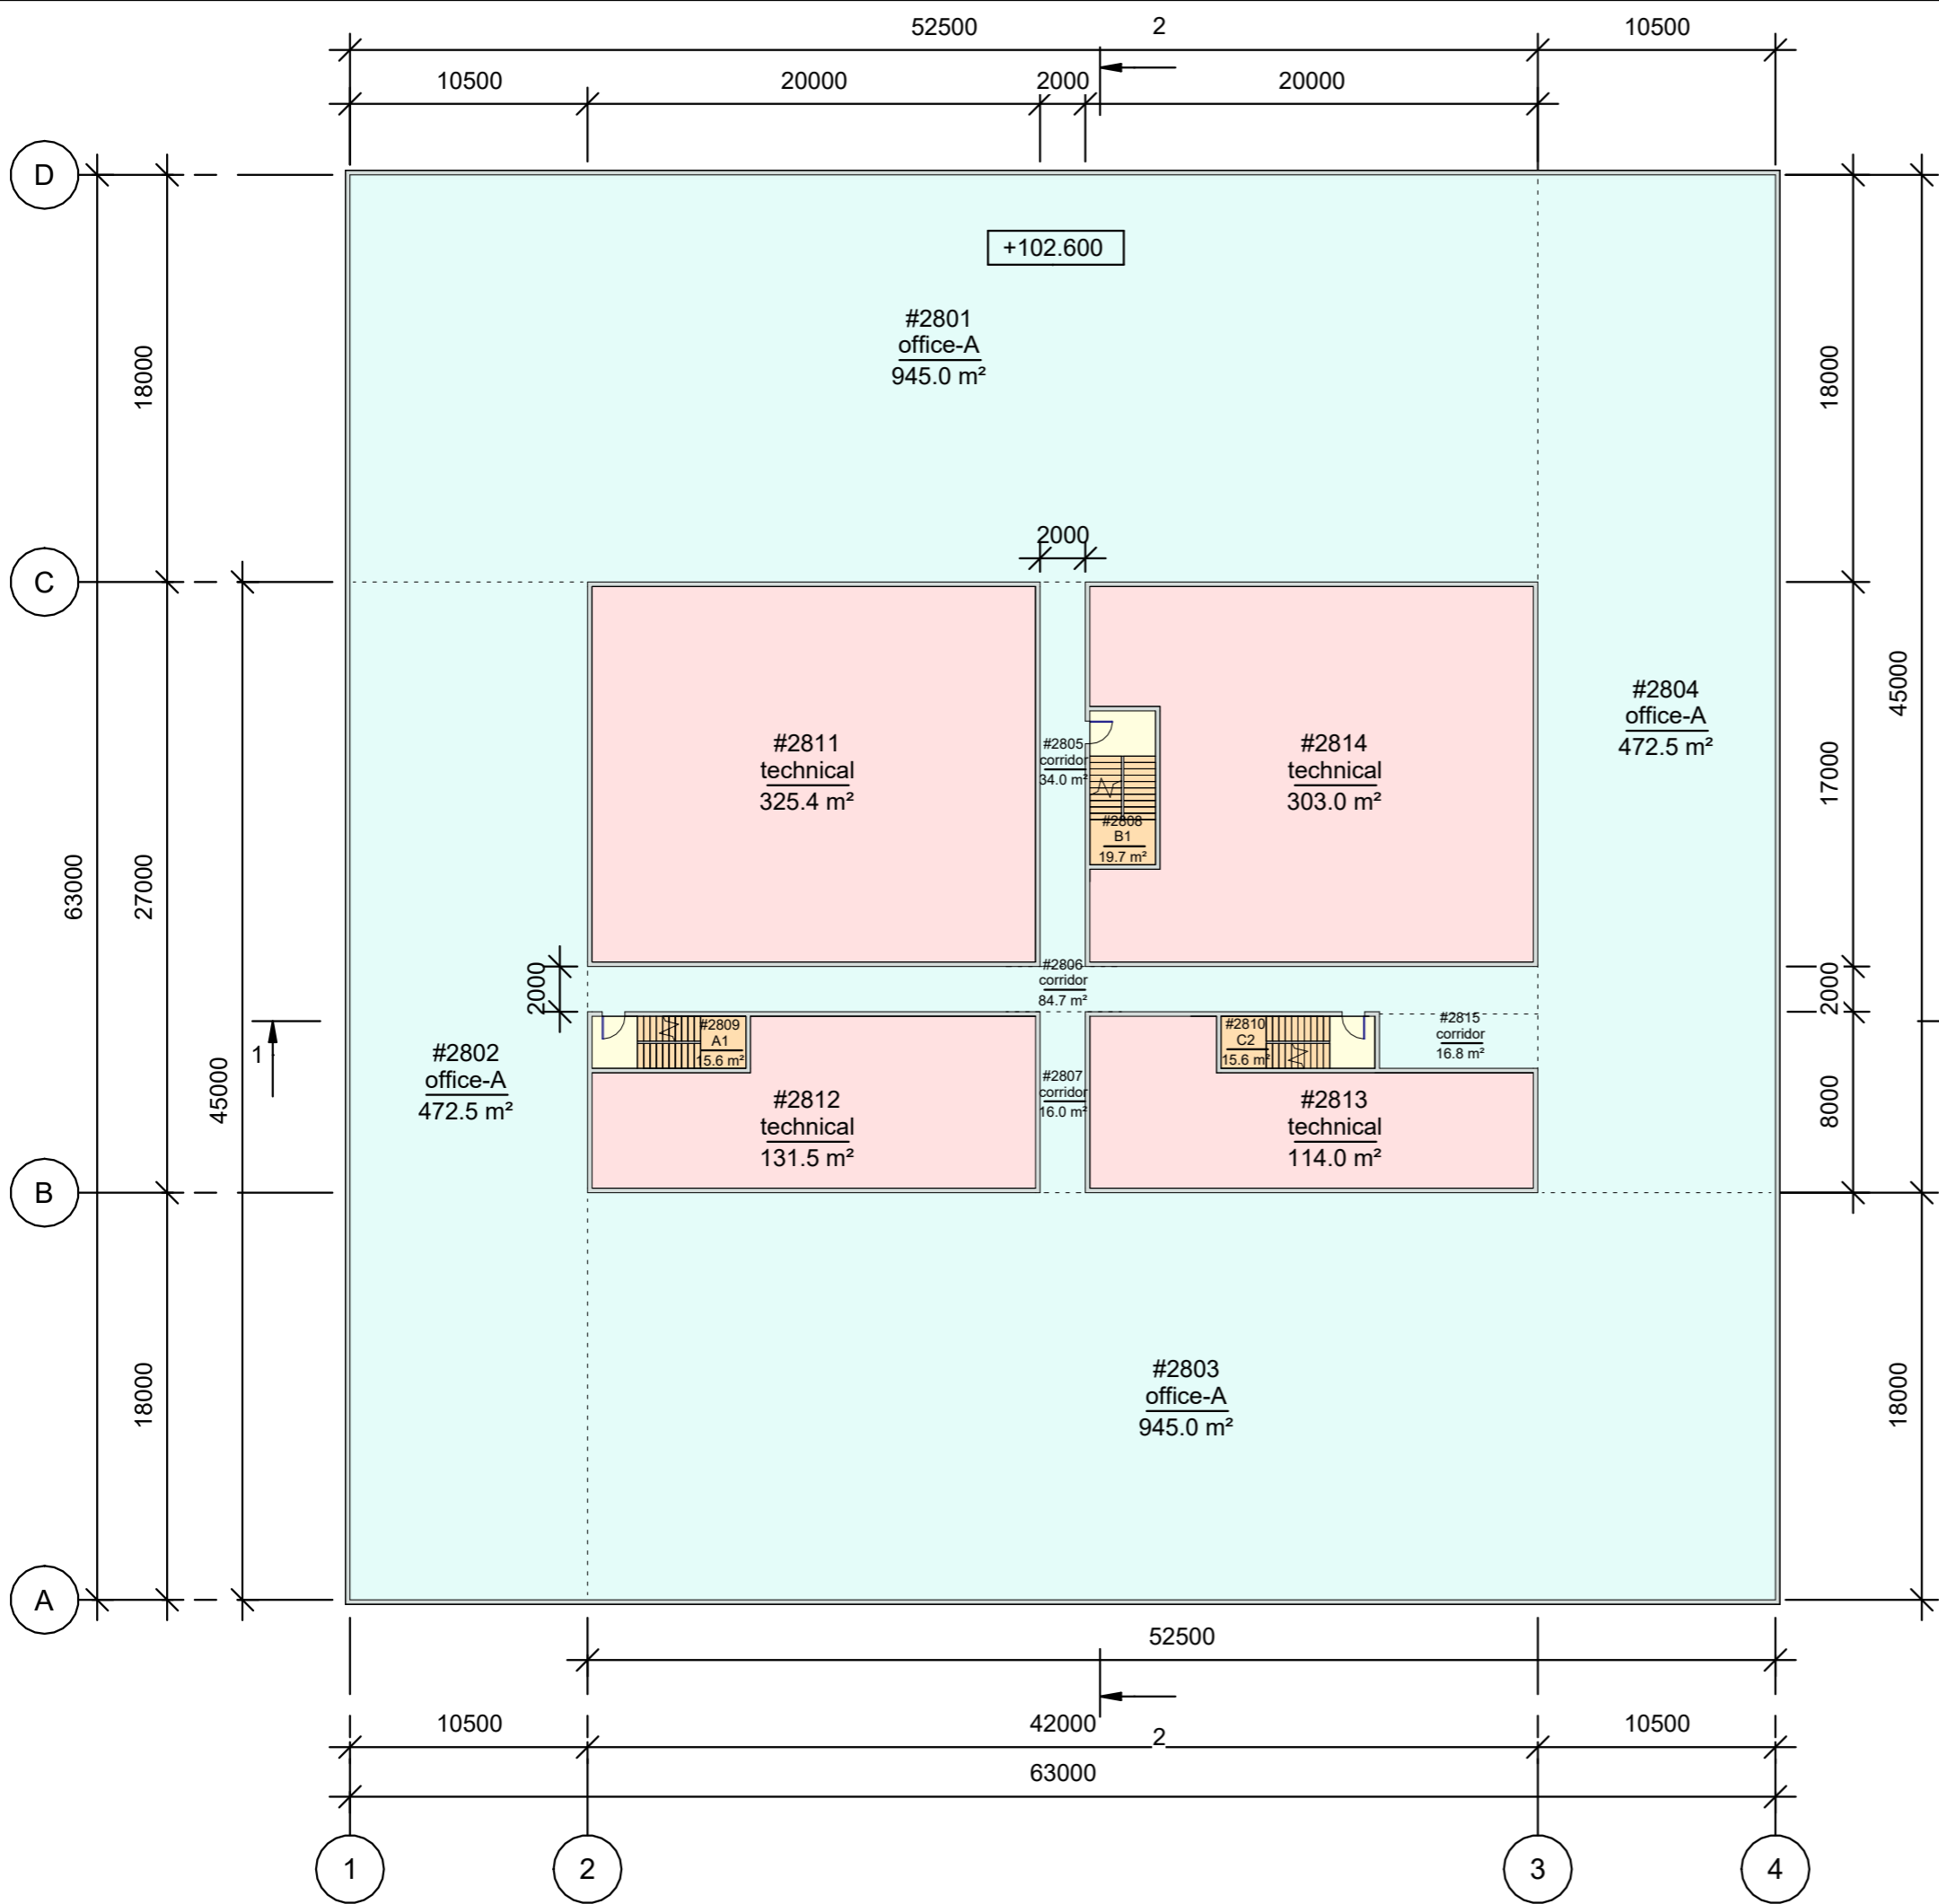

NCSTAR_1-7_WTC1_(Model_A1)

- 1 Sheet list
- 2 1st floor
- 3 2nd floor
- 4 3rd floor
- 5 27th floor
- 6 28th floor
- 7 41st floor
- 8 42nd floor
- 9 43rd floor
- 10 48th floor
- 11 49th floor
- 12 75th floor
- 13 76th floor
- 14 77th floor
- 15 82nd floor
- 16 83rd floor
- 17 94th floor
- 18 108th floor
- 19 109th floor
- 20 Roof
- 21 2nd floor plan. Fragments
- 22 27th floor plan. Fragment
- 23 42nd floor plan. Fragments
- 24 48th floor plan. Fragments
- 25 76th floor plan. Fragments
- 26 77th floor plan. Fragments
- 27 82nd floor plan. Fragment
- 28 83rd floor plan. Fragment
- 29 Sections

Name	Area
office-A	248149 m ²
office-B	41353 m ²
technical	111323 m ²
corridor	14185 m ²
stairwell	5661 m ²
hall	4766 m ²
roof	3969 m ²
total	429406 m²

Room schedule_level 1		
Number	Name	Comments
#101	hall	
#102	hall	
#103	hall	
#104	hall	
#105	corridor	
#106	corridor	
#108	B1	
#109	A1	
#110	C1	
#111	technical	
#112	technical	
#114	technical	

Room schedule_level 2		
Number	Name	Comments
#201	hall	
#202	hall	
#203	hall	
#204	hall	
#205	corridor	
#206	corridor	
#208	B1	
#209	A1	
#210	C1	
#211	technical	
#212	technical	
#214	technical	

Room schedule_level 3		
Number	Name	Comments
#301	office-A	
#302	office-A	
#303	office-A	
#304	office-A	
#305	corridor	
#306	corridor	
#307	corridor	
#308	B1	
#309	A1	
#310	C1	
#311	technical	
#312	technical	
#313	technical	
#314	technical	

Room schedule_level 27		
Number	Name	Comments
#2701	office-A	
#2702	office-A	
#2703	office-A	
#2704	office-A	
#2705	corridor	
#2706	corridor	
#2707	corridor	
#2708	B1	
#2709	A1	
#2710	C1	
#2711	technical	
#2712	technical	
#2713	technical	
#2714	technical	
#2715	C2	