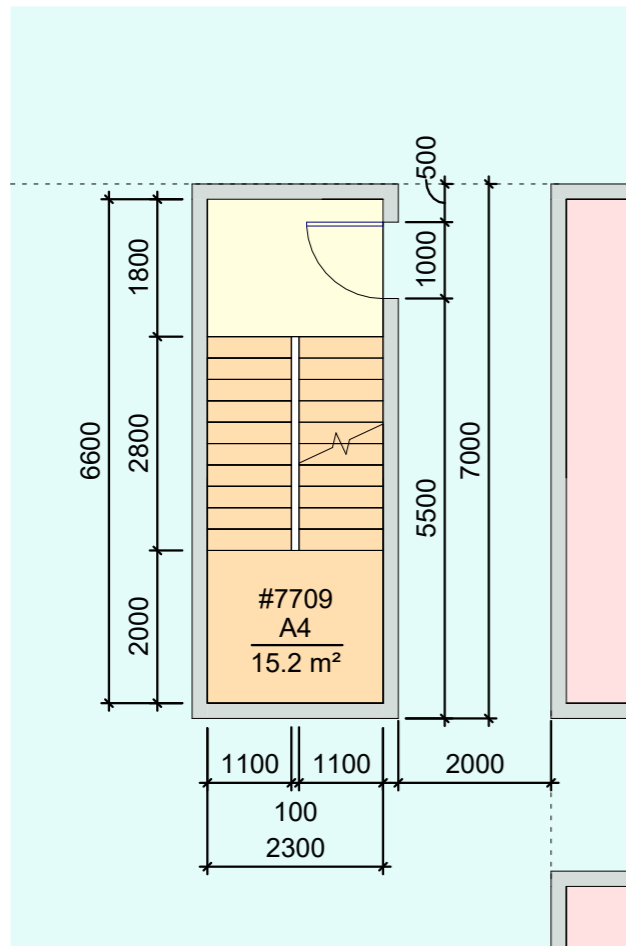

Fragment 77.1