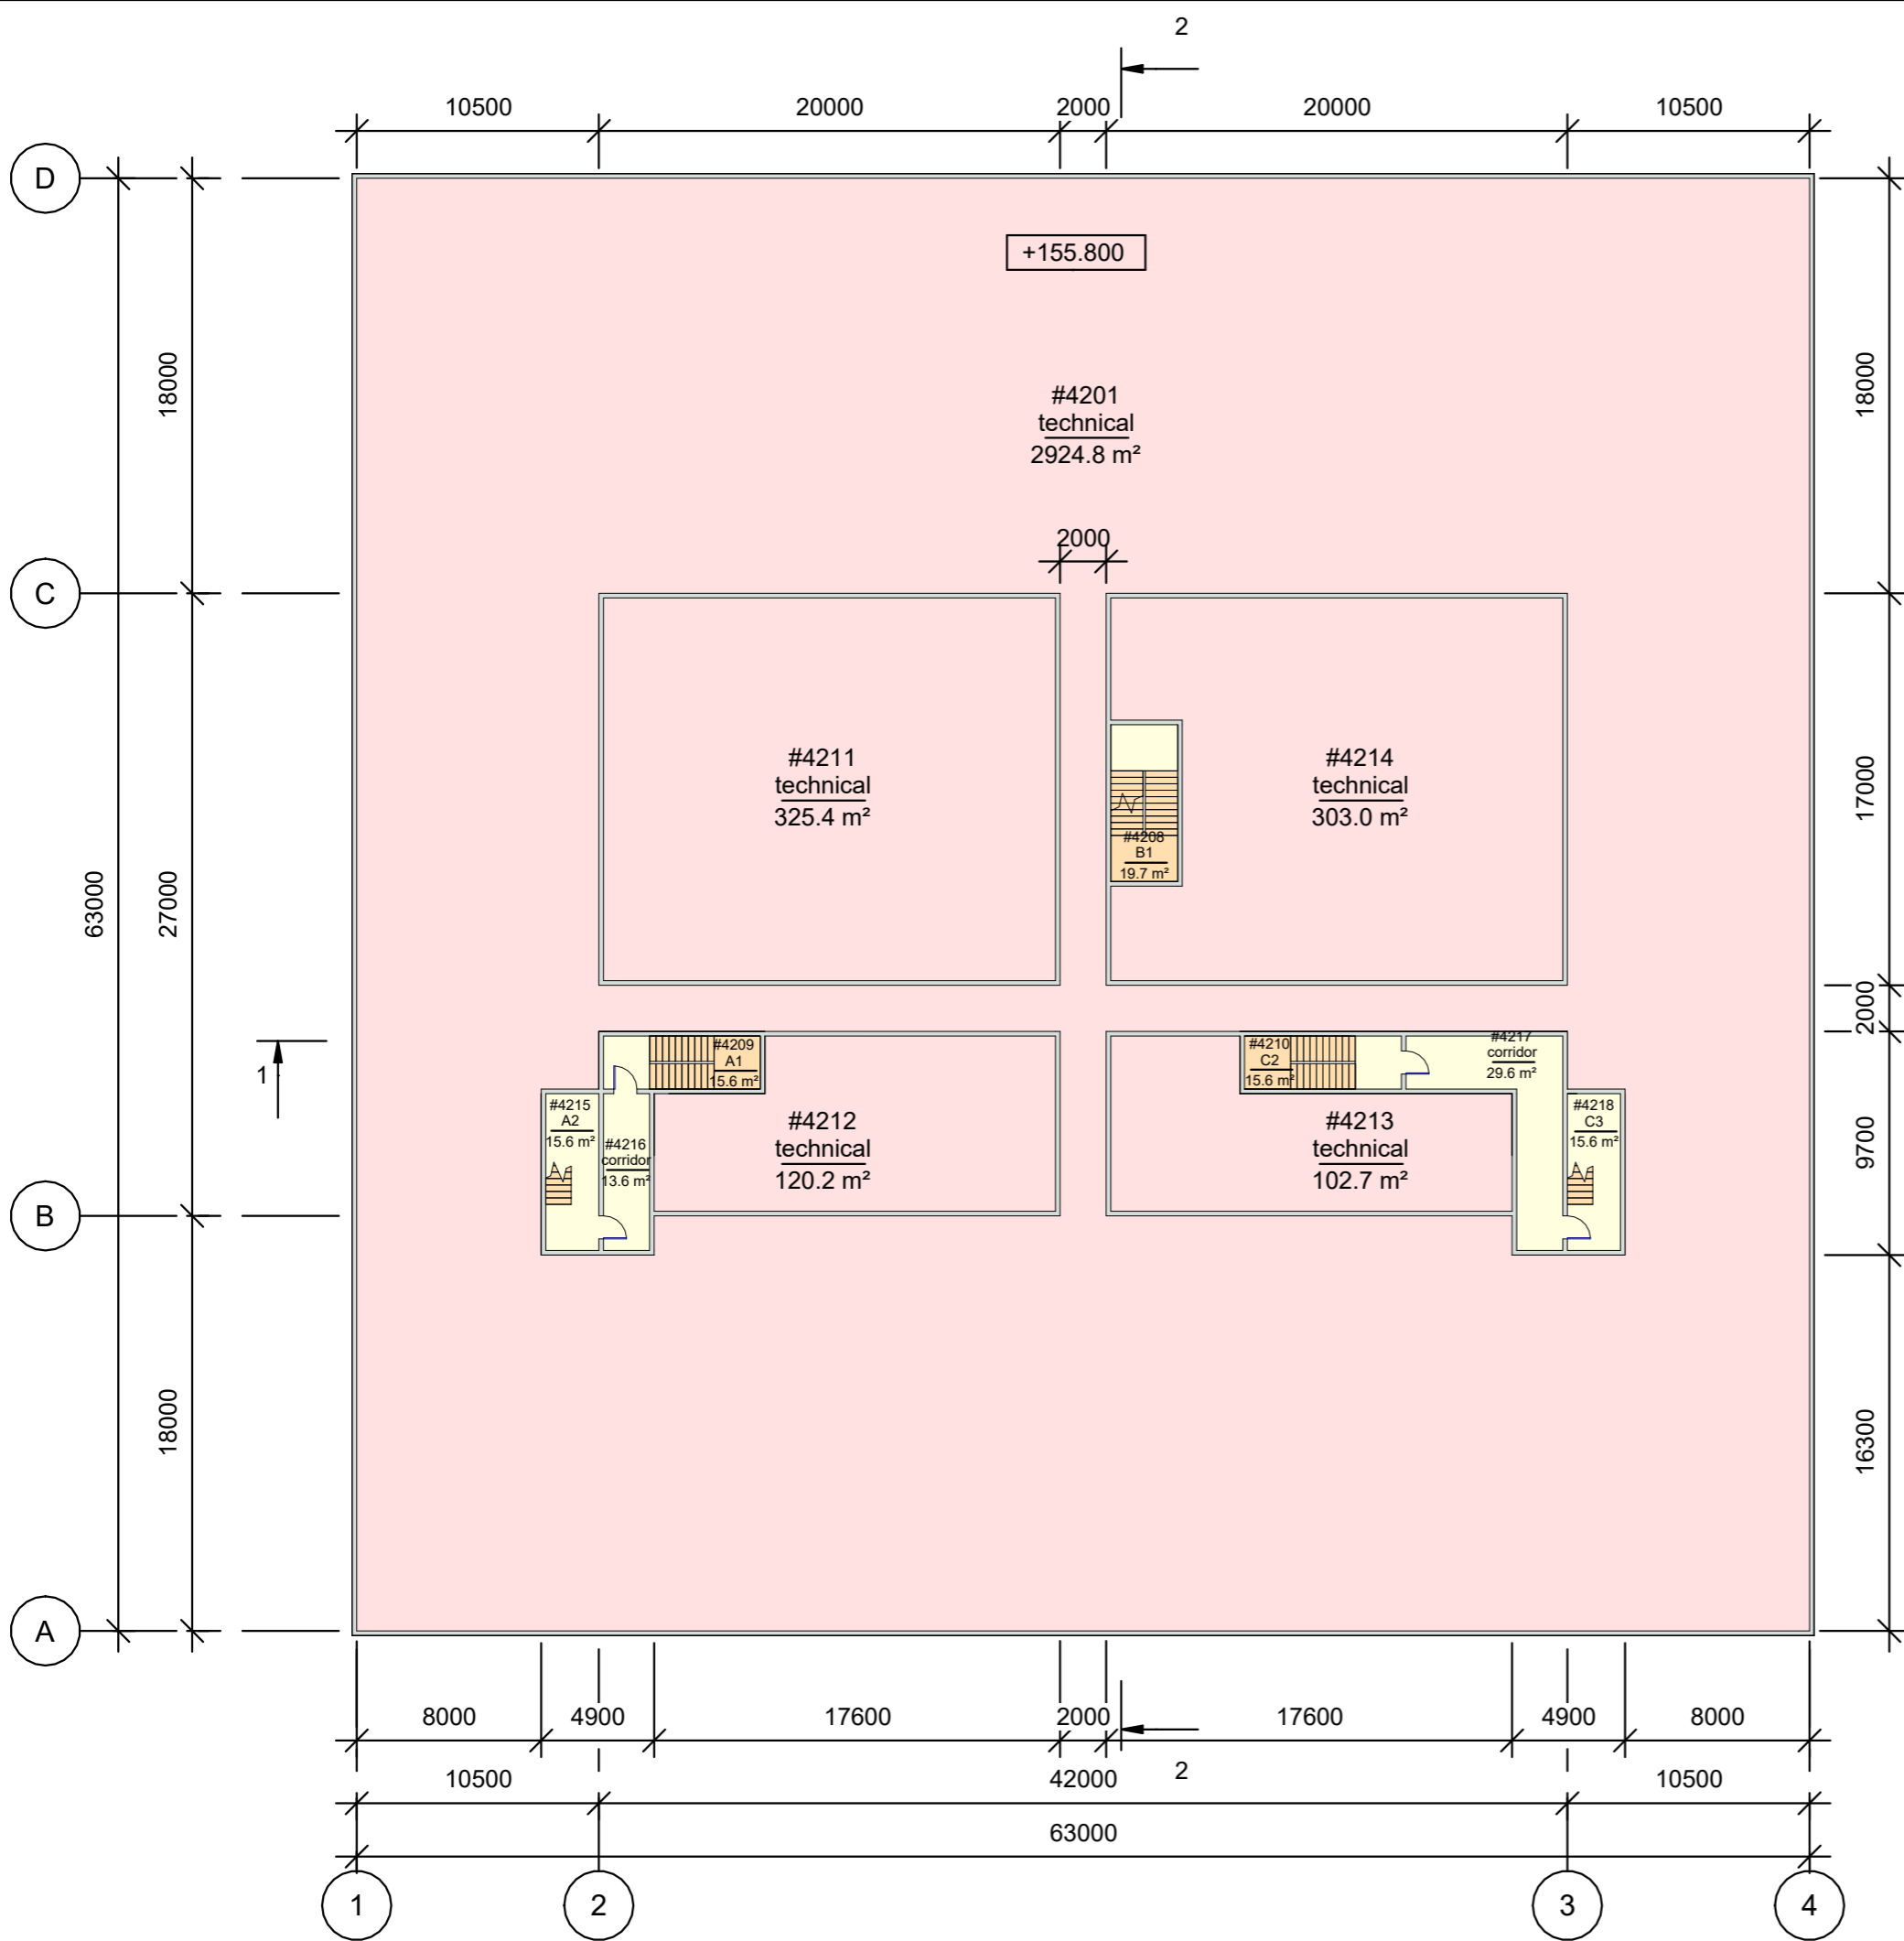

Room schedule_level 42		
Number	Name	Comments
#4201	technical	
#4208	B1	
#4209	A1	
#4210	C2	
#4211	technical	
#4212	technical	
#4213	technical	
#4214	technical	
#4215	A2	
#4216	corridor	
#4217	corridor	
#4218	C3