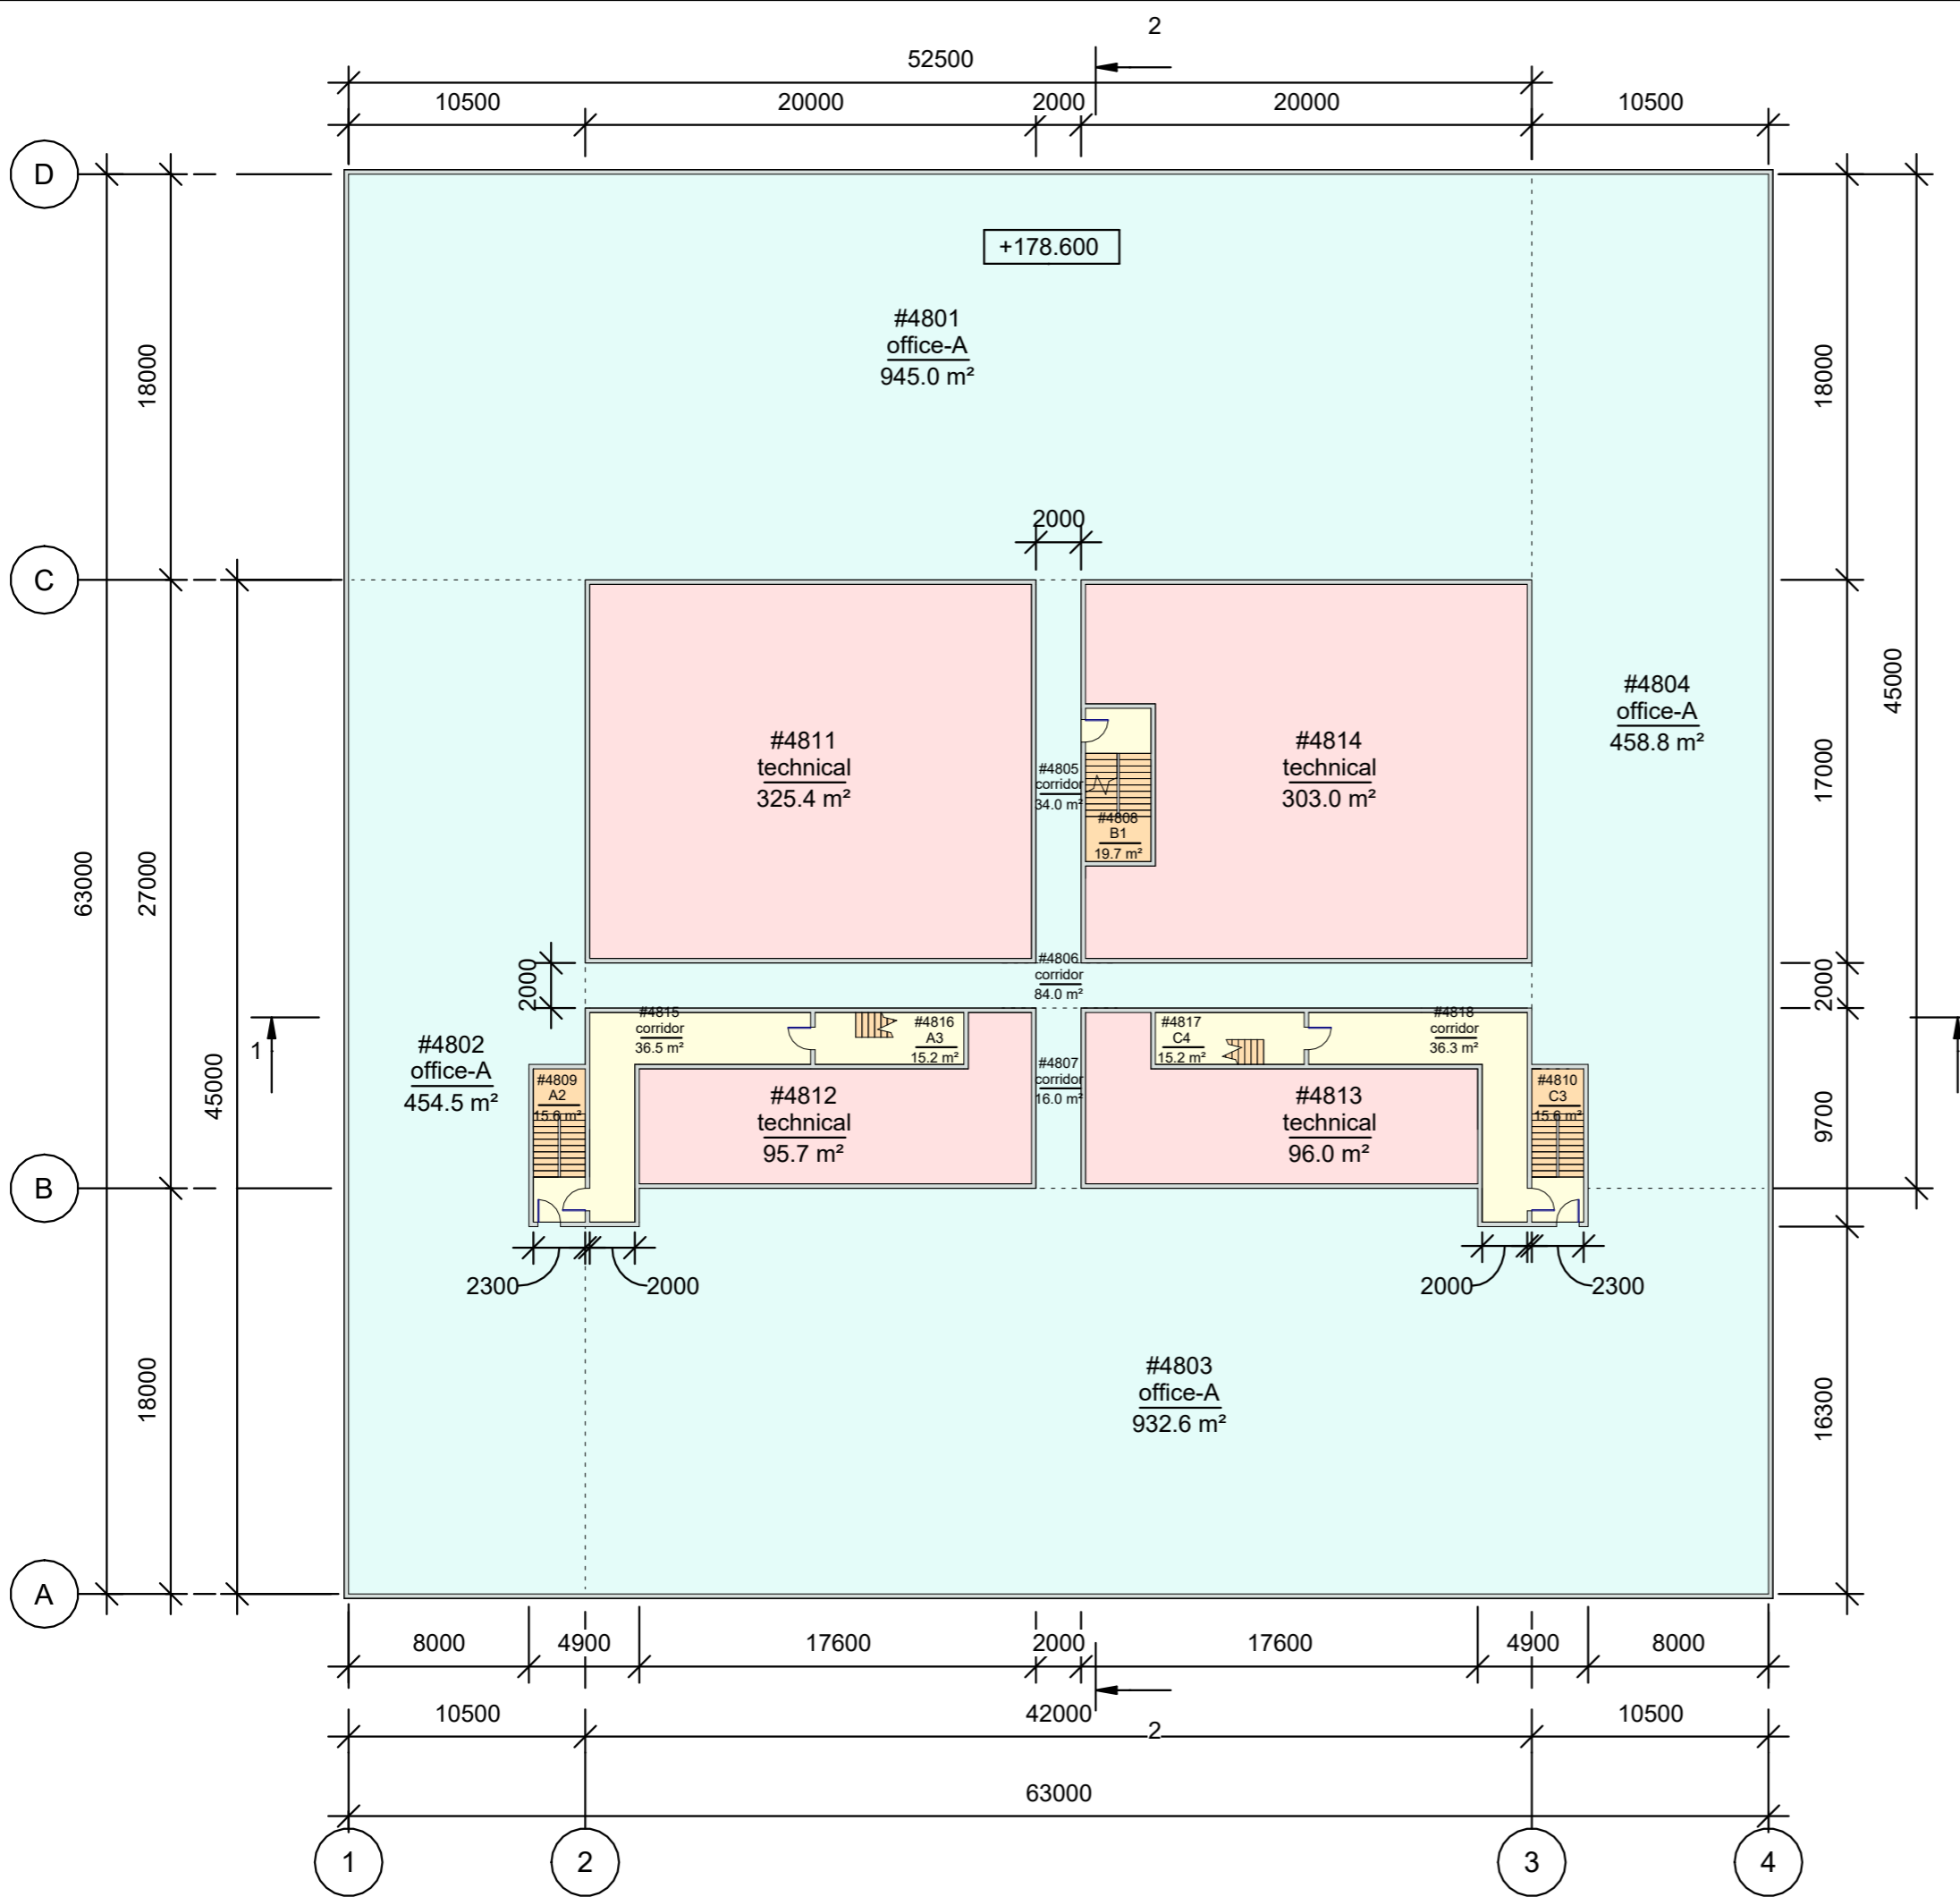

Room schedule_level 48		
Number	Name	Comments
#4801	office-A	
#4802	office-A	
#4803	office-A	
#4804	office-A	
#4805	corridor	
#4806	corridor	
#4807	corridor	
#4808	B1	
#4809	A2	
#4810	C3	
#4811	technical	
#4812	technical	
#4813	technical	
#4814	technical	
#4815	corridor	
#4816	A3	
#4817	C4	
#4818	corridor