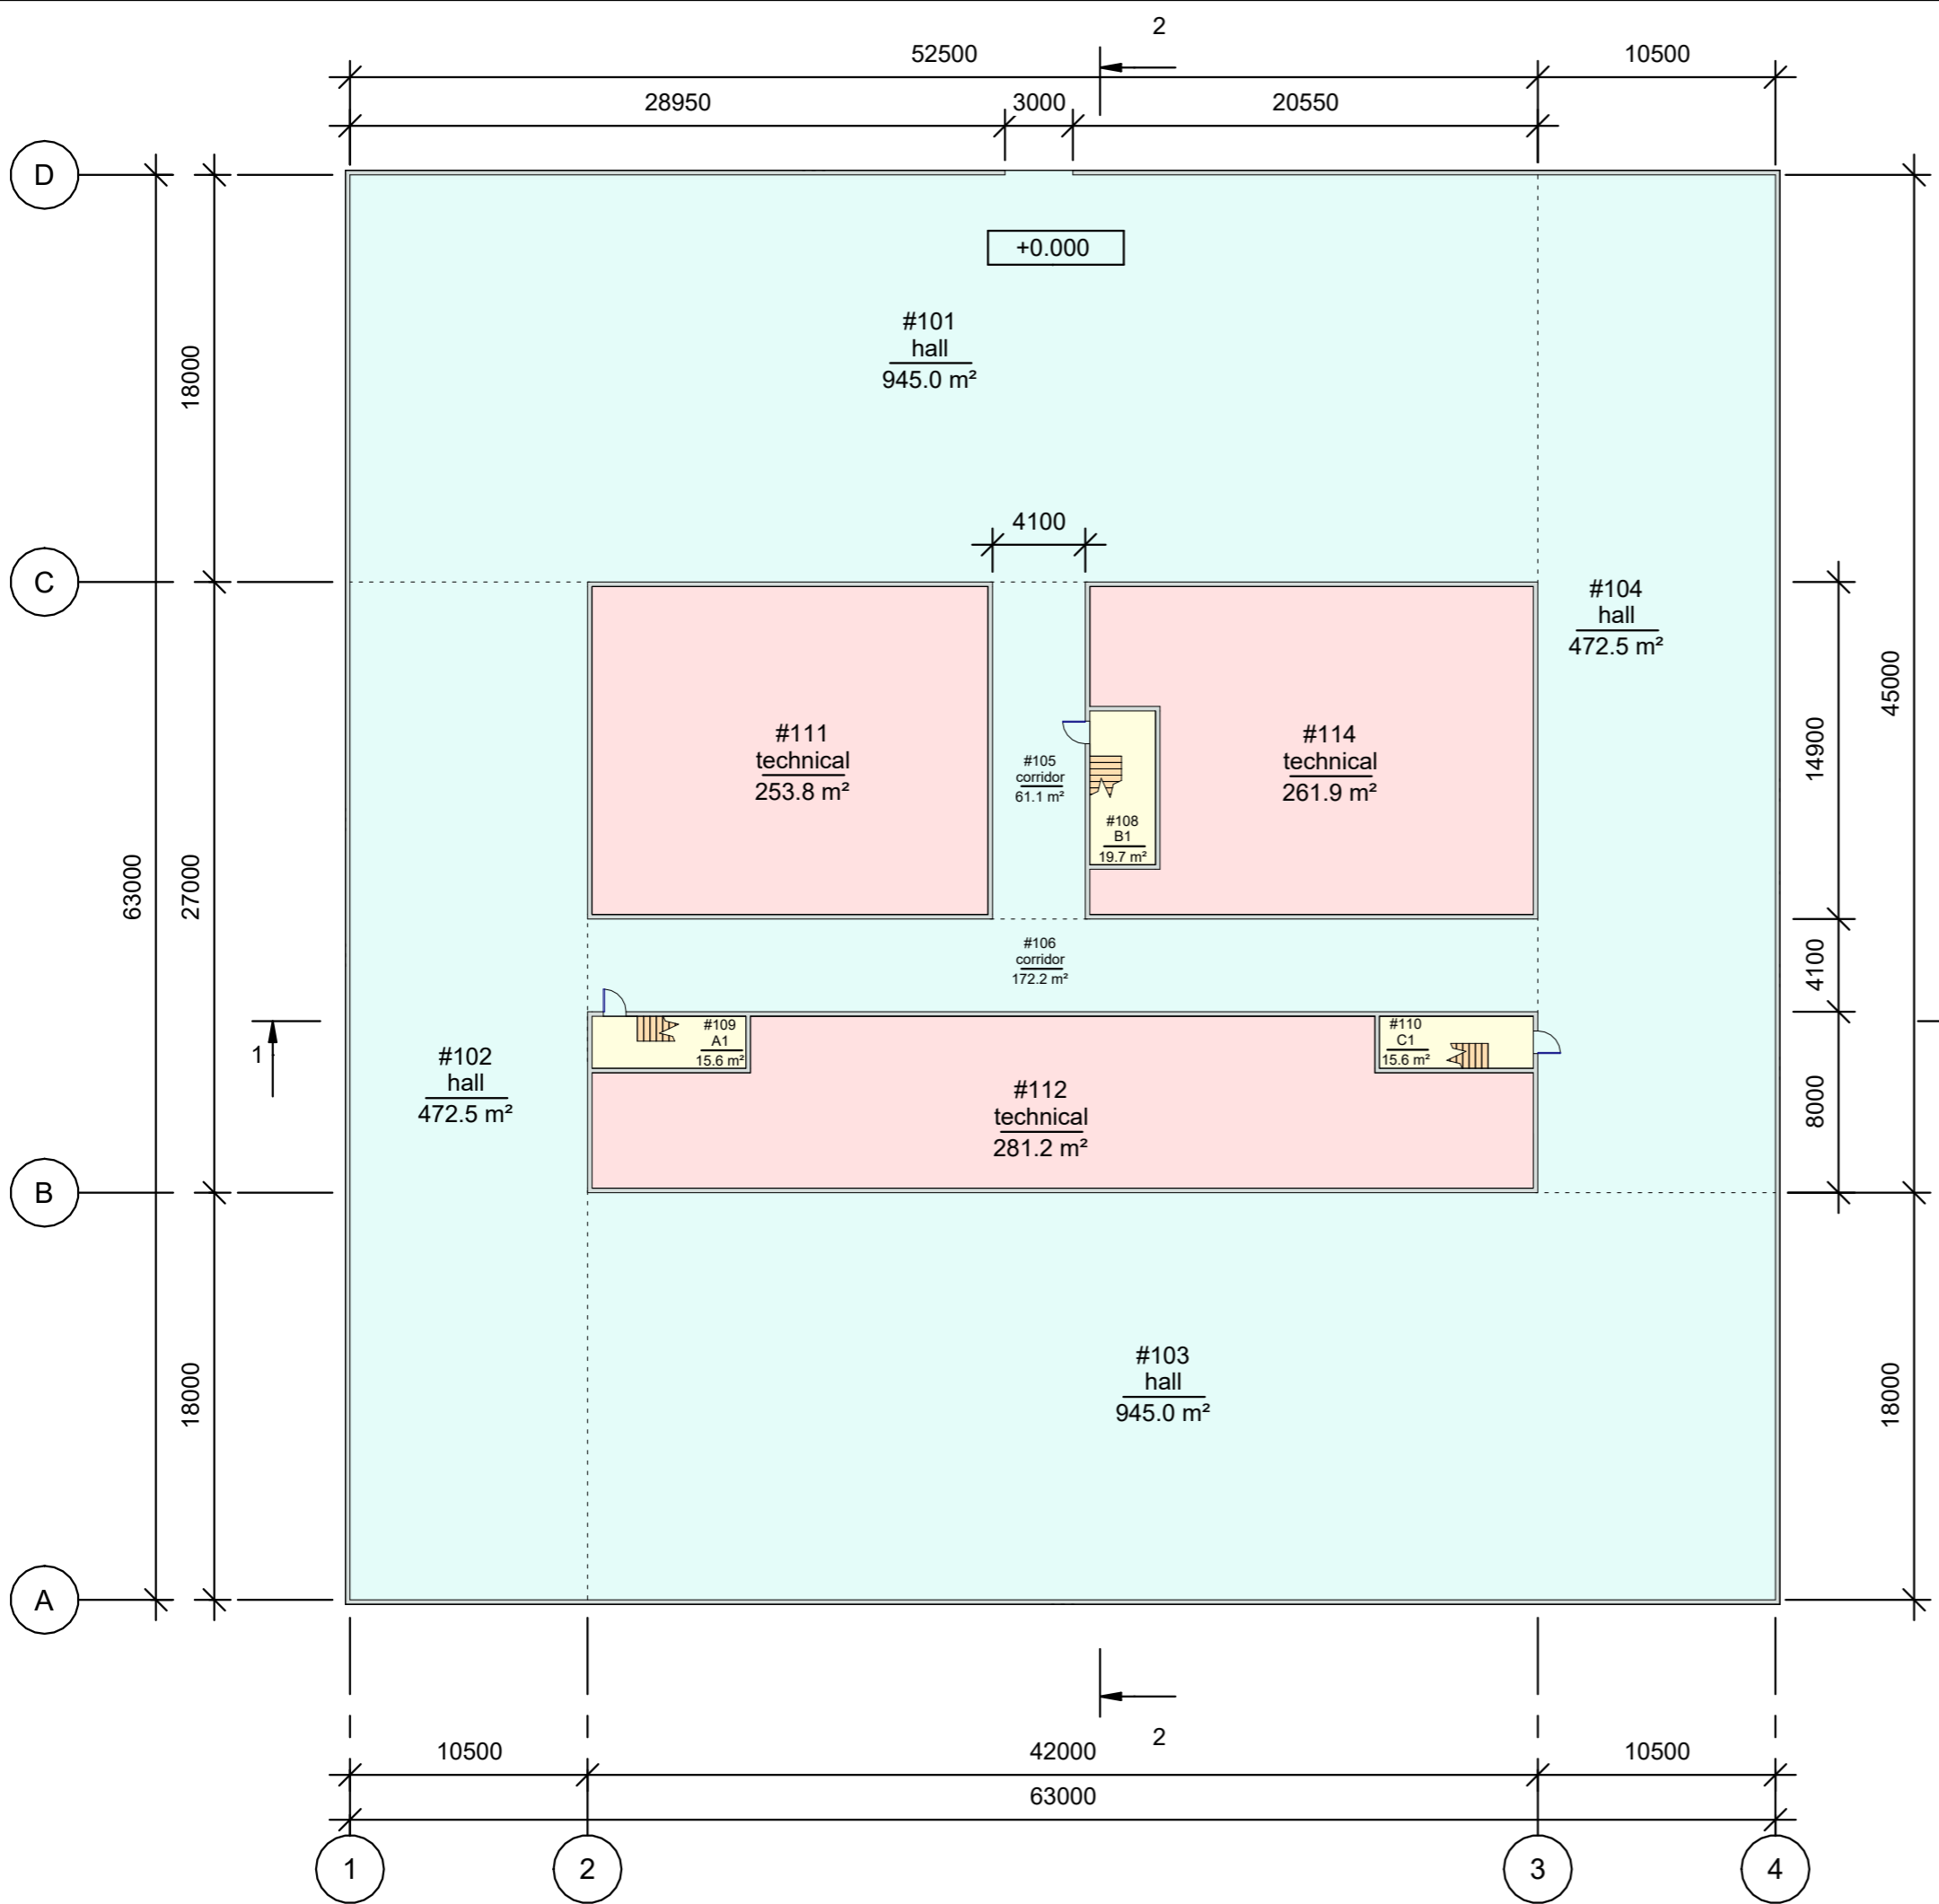

NCSTAR_1-7_WTC1_(Model_A1)

- 1 Sheet list
- 2 1st floor
- 3 2nd floor
- 4 3rd floor
- 5 27th floor
- 6 28th floor
- 7 41st floor
- 8 42nd floor
- 9 43rd floor
- 10 48th floor
- 11 49th floor
- 12 75th floor
- 13 76th floor
- 14 77th floor
- 15 82nd floor
- 16 83rd floor
- 17 94th floor
- 18 108th floor
- 19 109th floor
- 20 Roof
- 21 2nd floor plan. Fragments
- 22 27th floor plan. Fragment
- 23 42nd floor plan. Fragments
- 24 48th floor plan. Fragments
- 25 76th floor plan. Fragments
- 26 77th floor plan. Fragments
- 27 82nd floor plan. Fragment
- 28 83rd floor plan. Fragment
- 29 Sections

Name	Area
office-A	248149 m ²
office-B	41353 m ²
technical	111323 m ²
corridor	14185 m ²
stairwell	5661 m ²
hall	4766 m ²
roof	3969 m ²
total	429406 m²

Room schedule_level 1		
Number	Name	Comments
#101	hall	
#102	hall	
#103	hall	
#104	hall	
#105	corridor	
#106	corridor	
#108	B1	
#109	A1	
#110	C1	
#111	technical	
#112	technical	
#114	technical	

Room schedule_level 2		
Number	Name	Comments
#201	hall	
#202	hall	
#203	hall	
#204	hall	
#205	corridor	
#206	corridor	
#208	B1	
#209	A1	
#210	C1	
#211	technical	
#212	technical	
#214	technical	

Room schedule_level 3		
Number	Name	Comments
#301	office-A	
#302	office-A	
#303	office-A	
#304	office-A	
#305	corridor	
#306	corridor	
#307	corridor	
#308	B1	
#309	A1	
#310	C1	
#311	technical	
#312	technical	
#313	technical	
#314	technical	