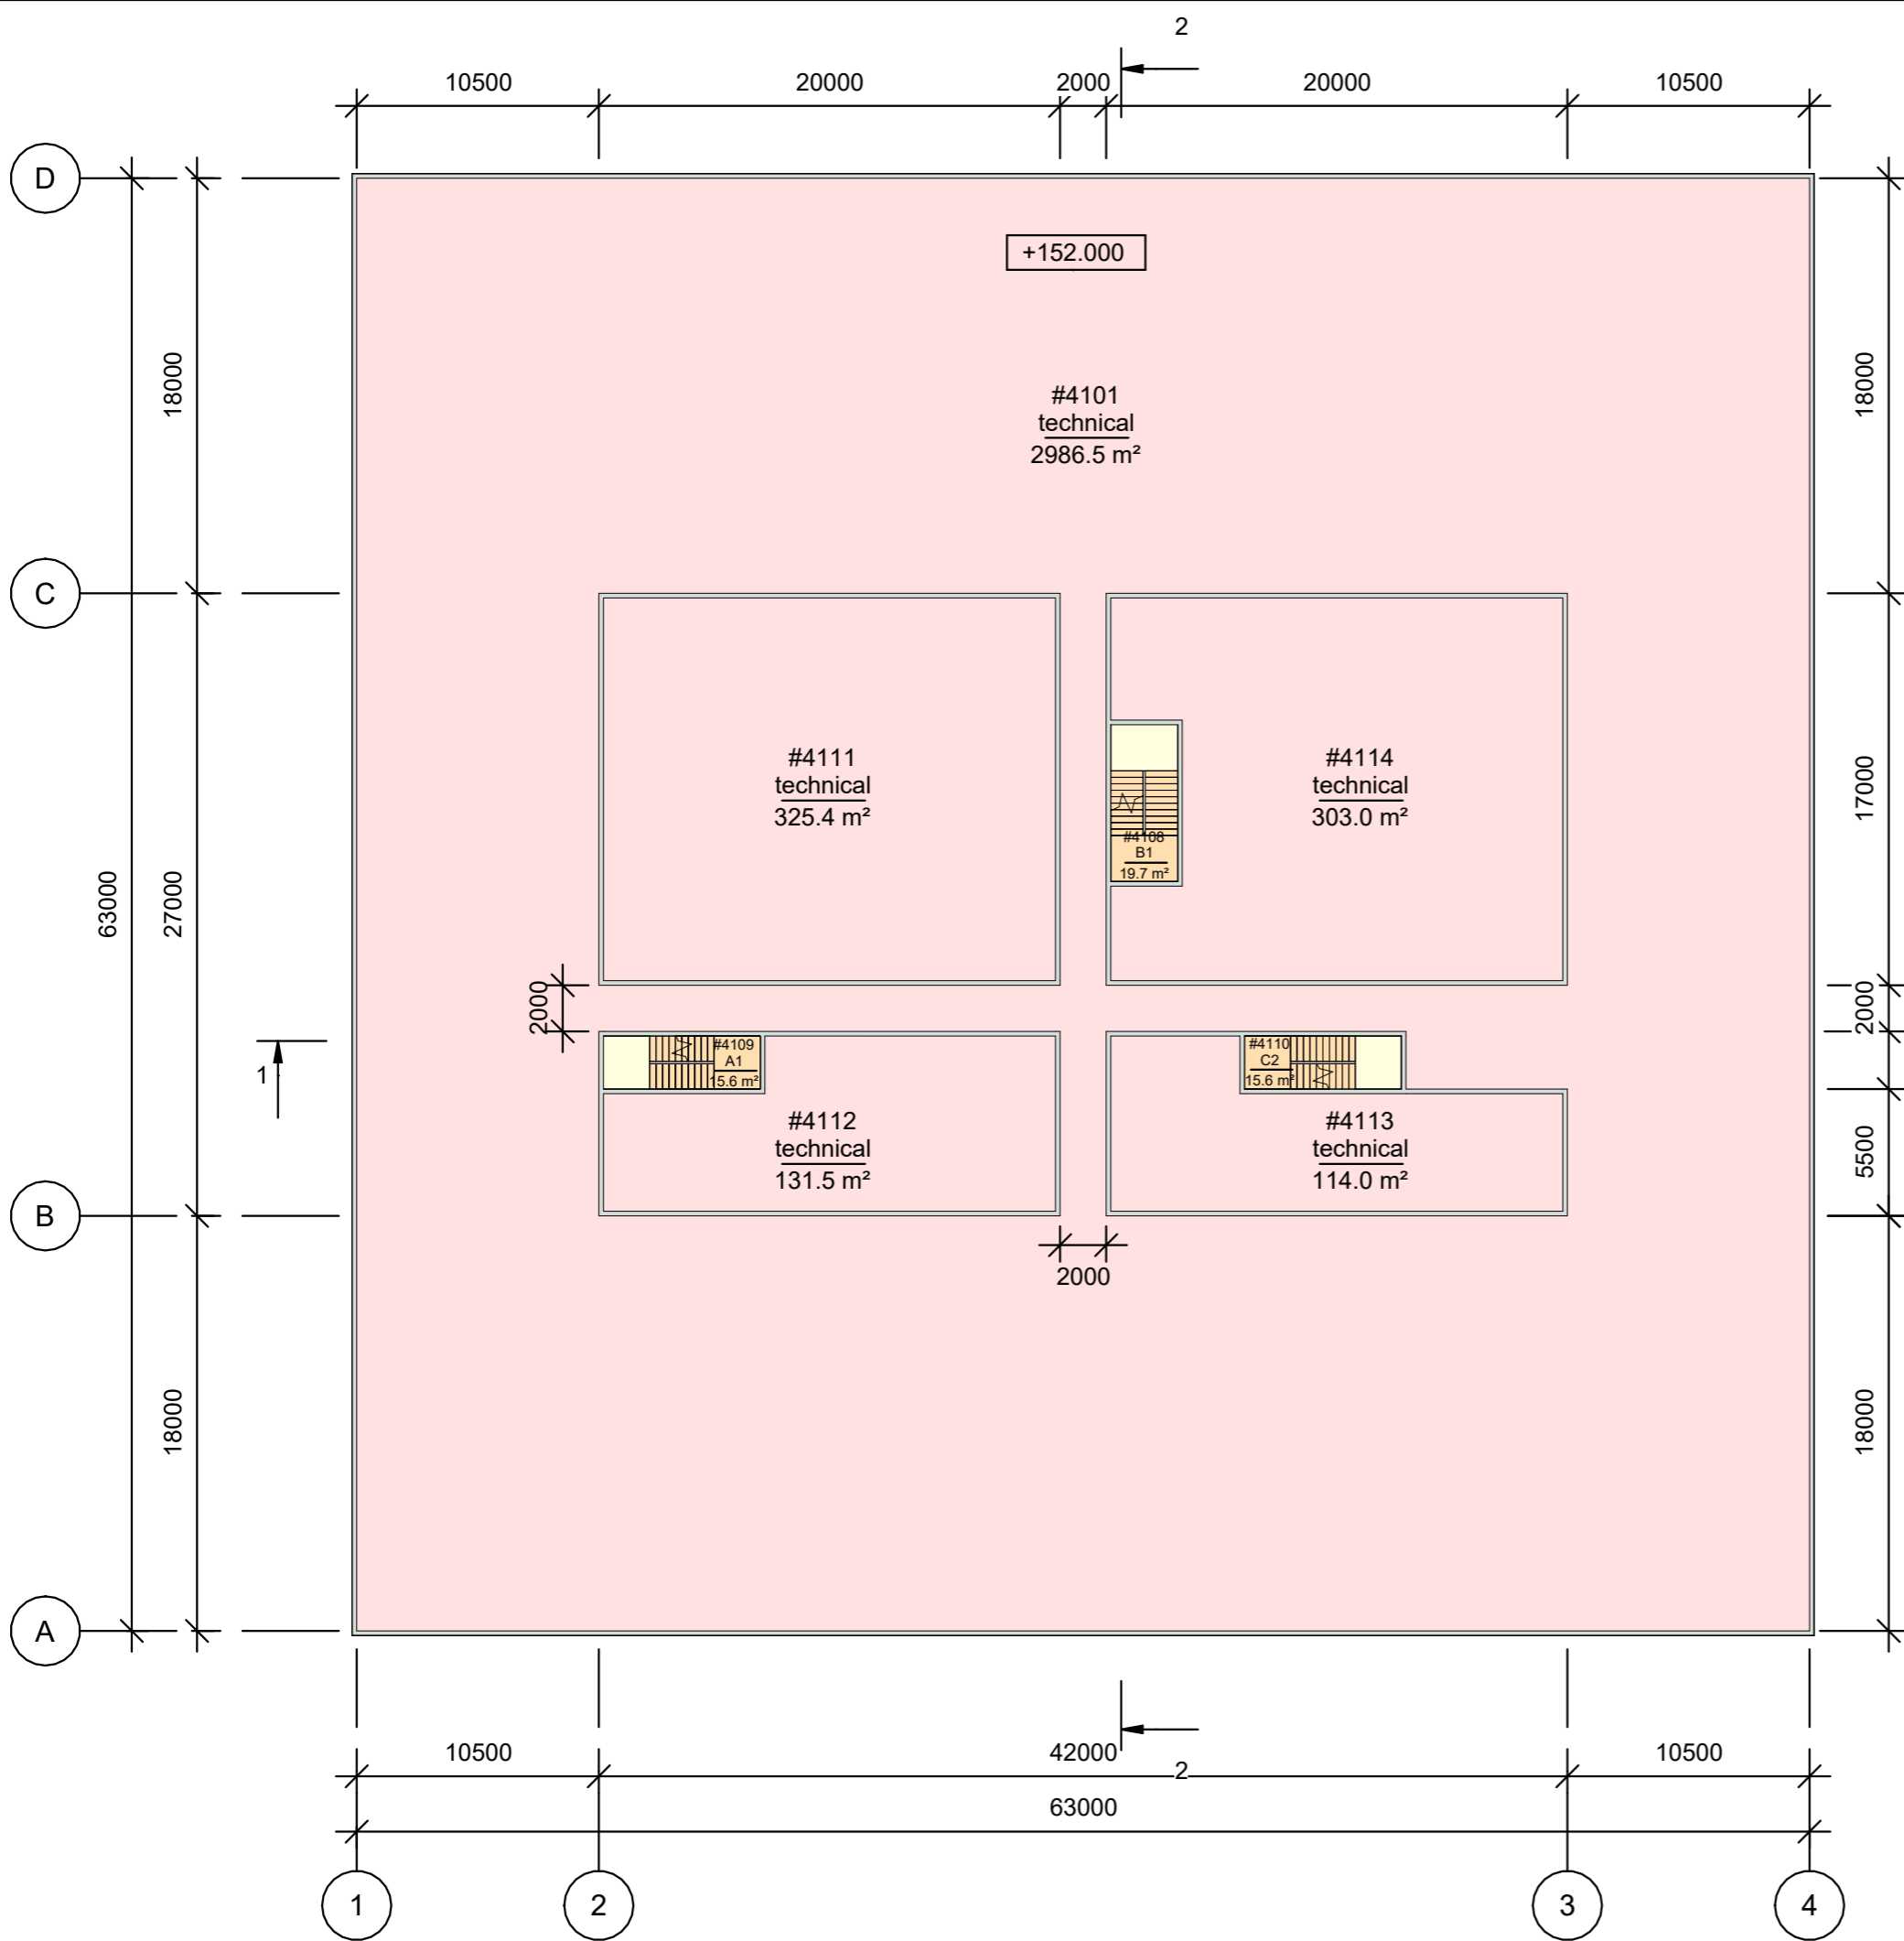

Room schedule_level 41		
Number	Name	Comments
#4101	technical	
#4108	B1	
#4109	A1	
#4110	C2	
#4111	technical	
#4112	technical	
#4113	technical	
#4114	technical