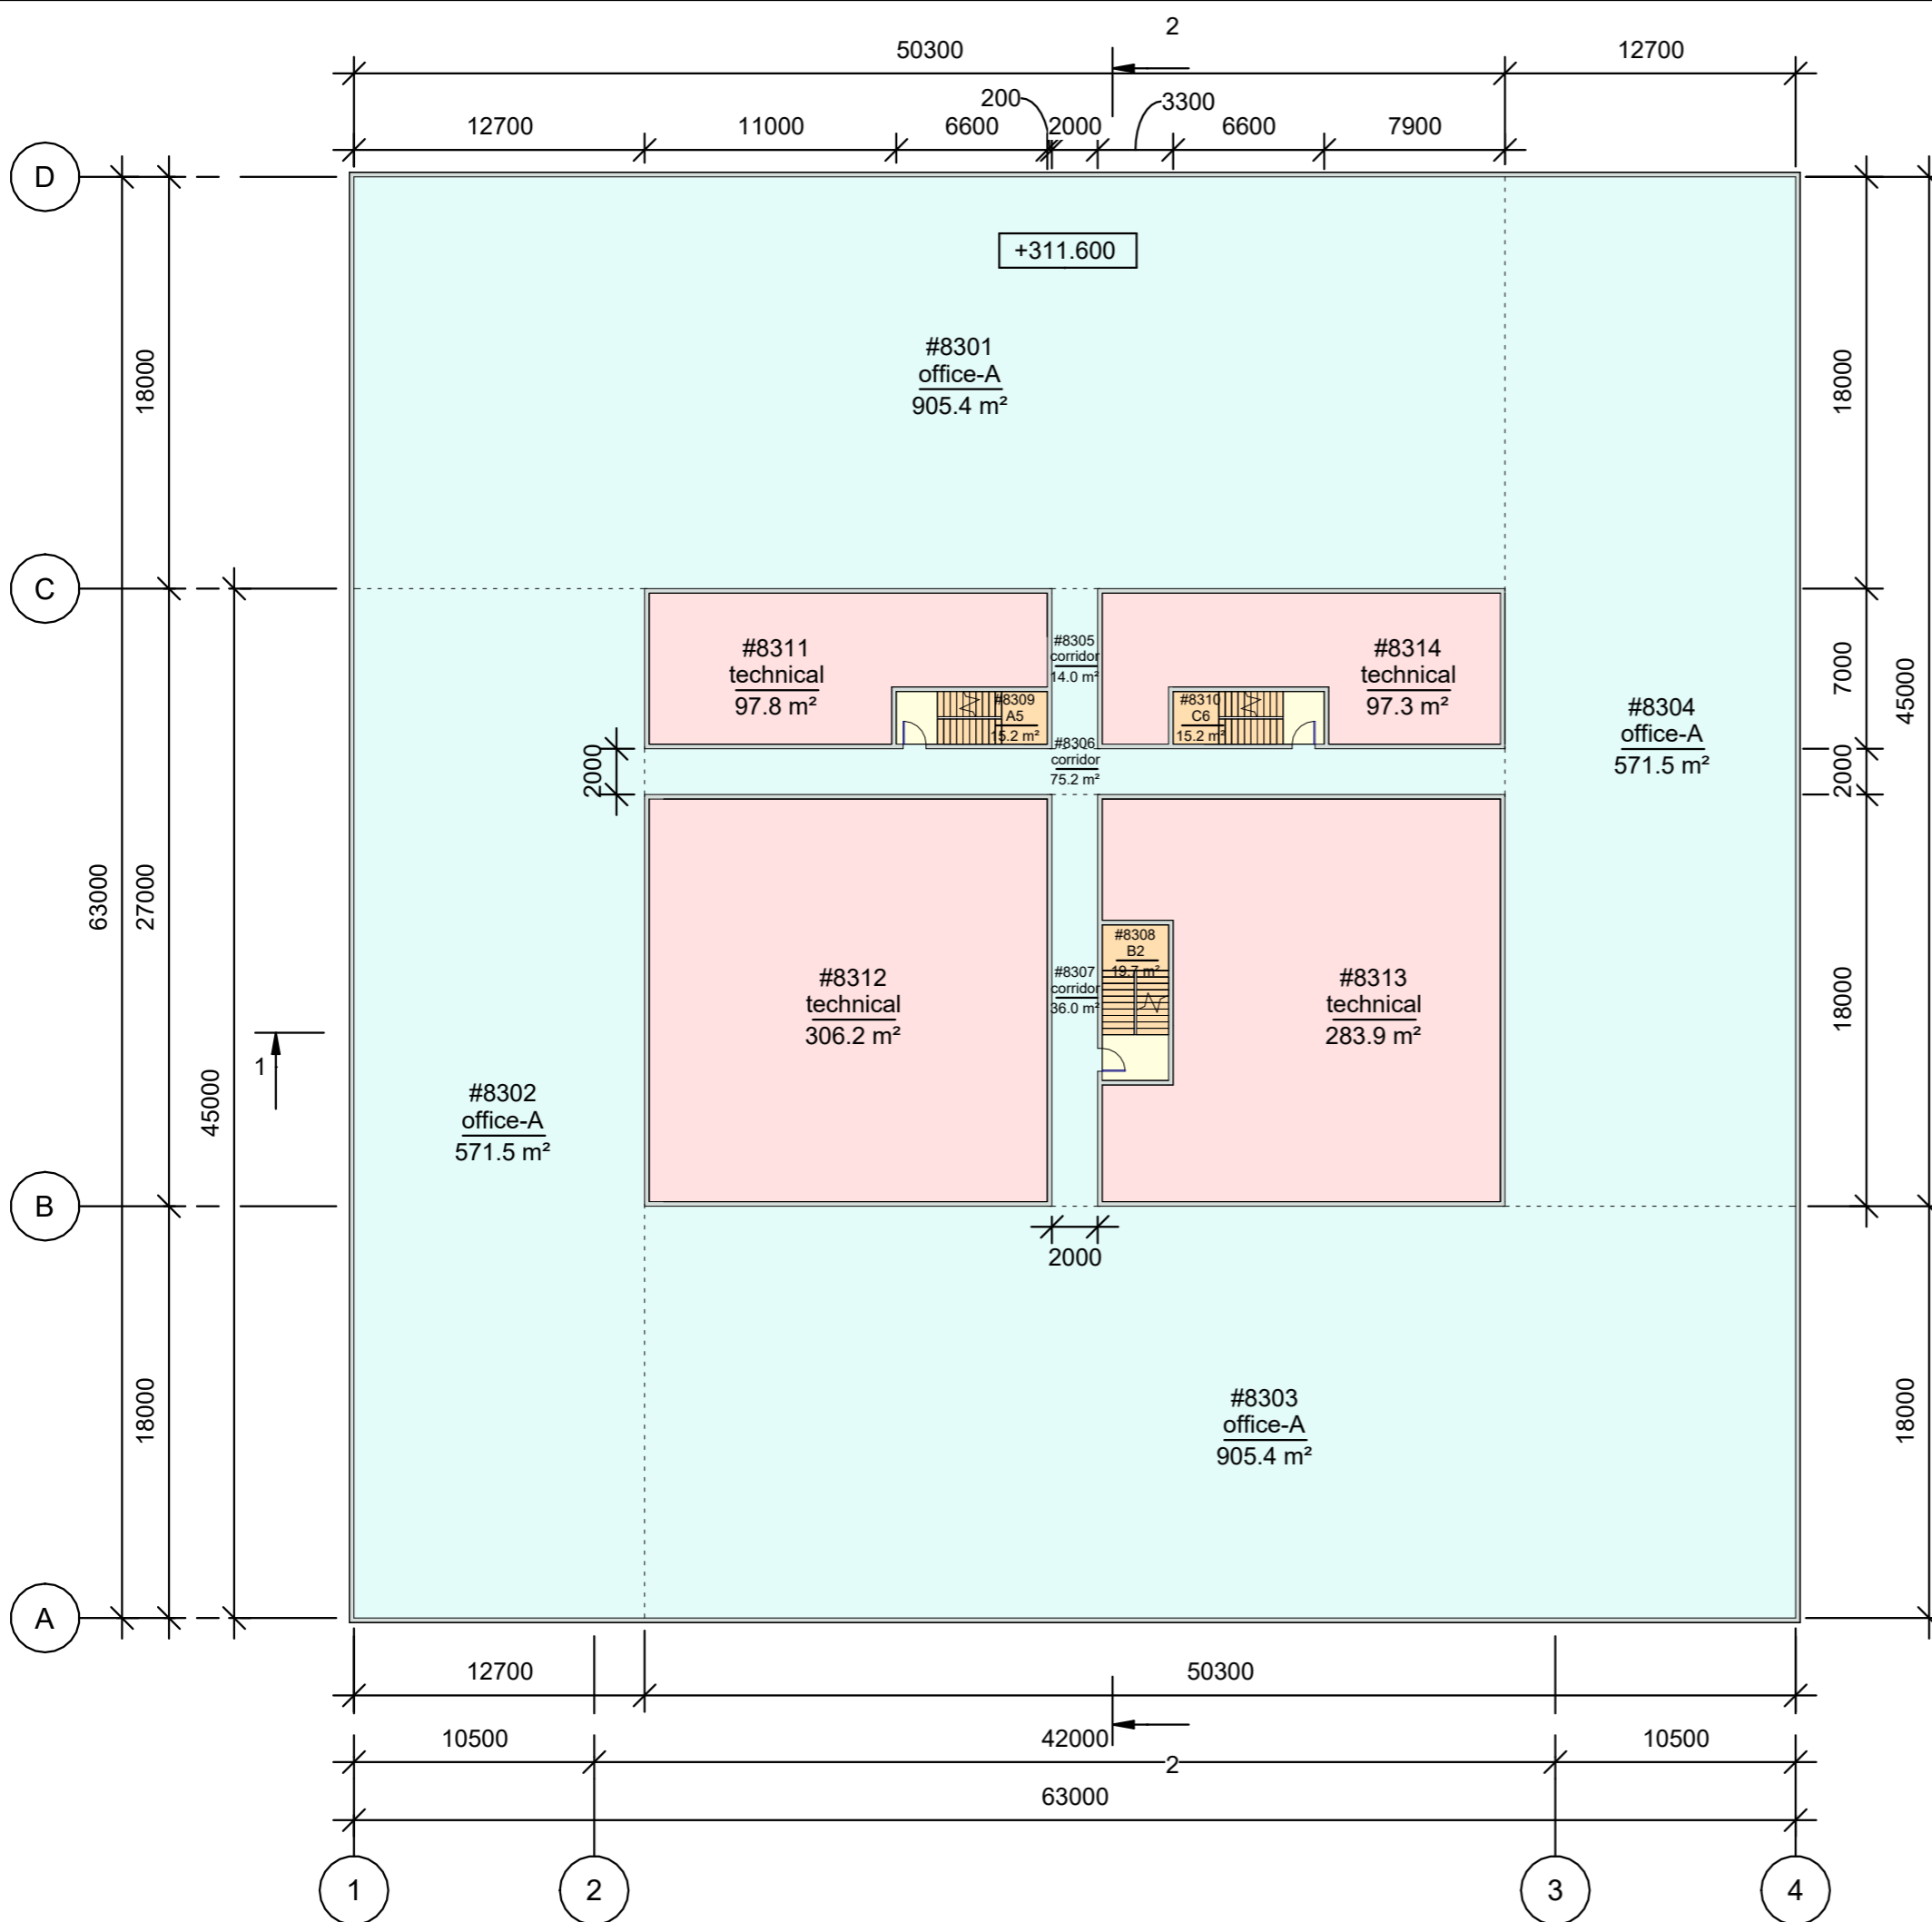

Room schedule_level 83		
Number	Name	Comments
#8301	office-A	
#8302	office-A	
#8303	office-A	
#8304	office-A	
#8305	corridor	
#8306	corridor	
#8307	corridor	
#8308	B2	
#8309	A5	
#8310	C6	
#8311	technical	
#8312	technical	
#8313	technical	
#8314	technical