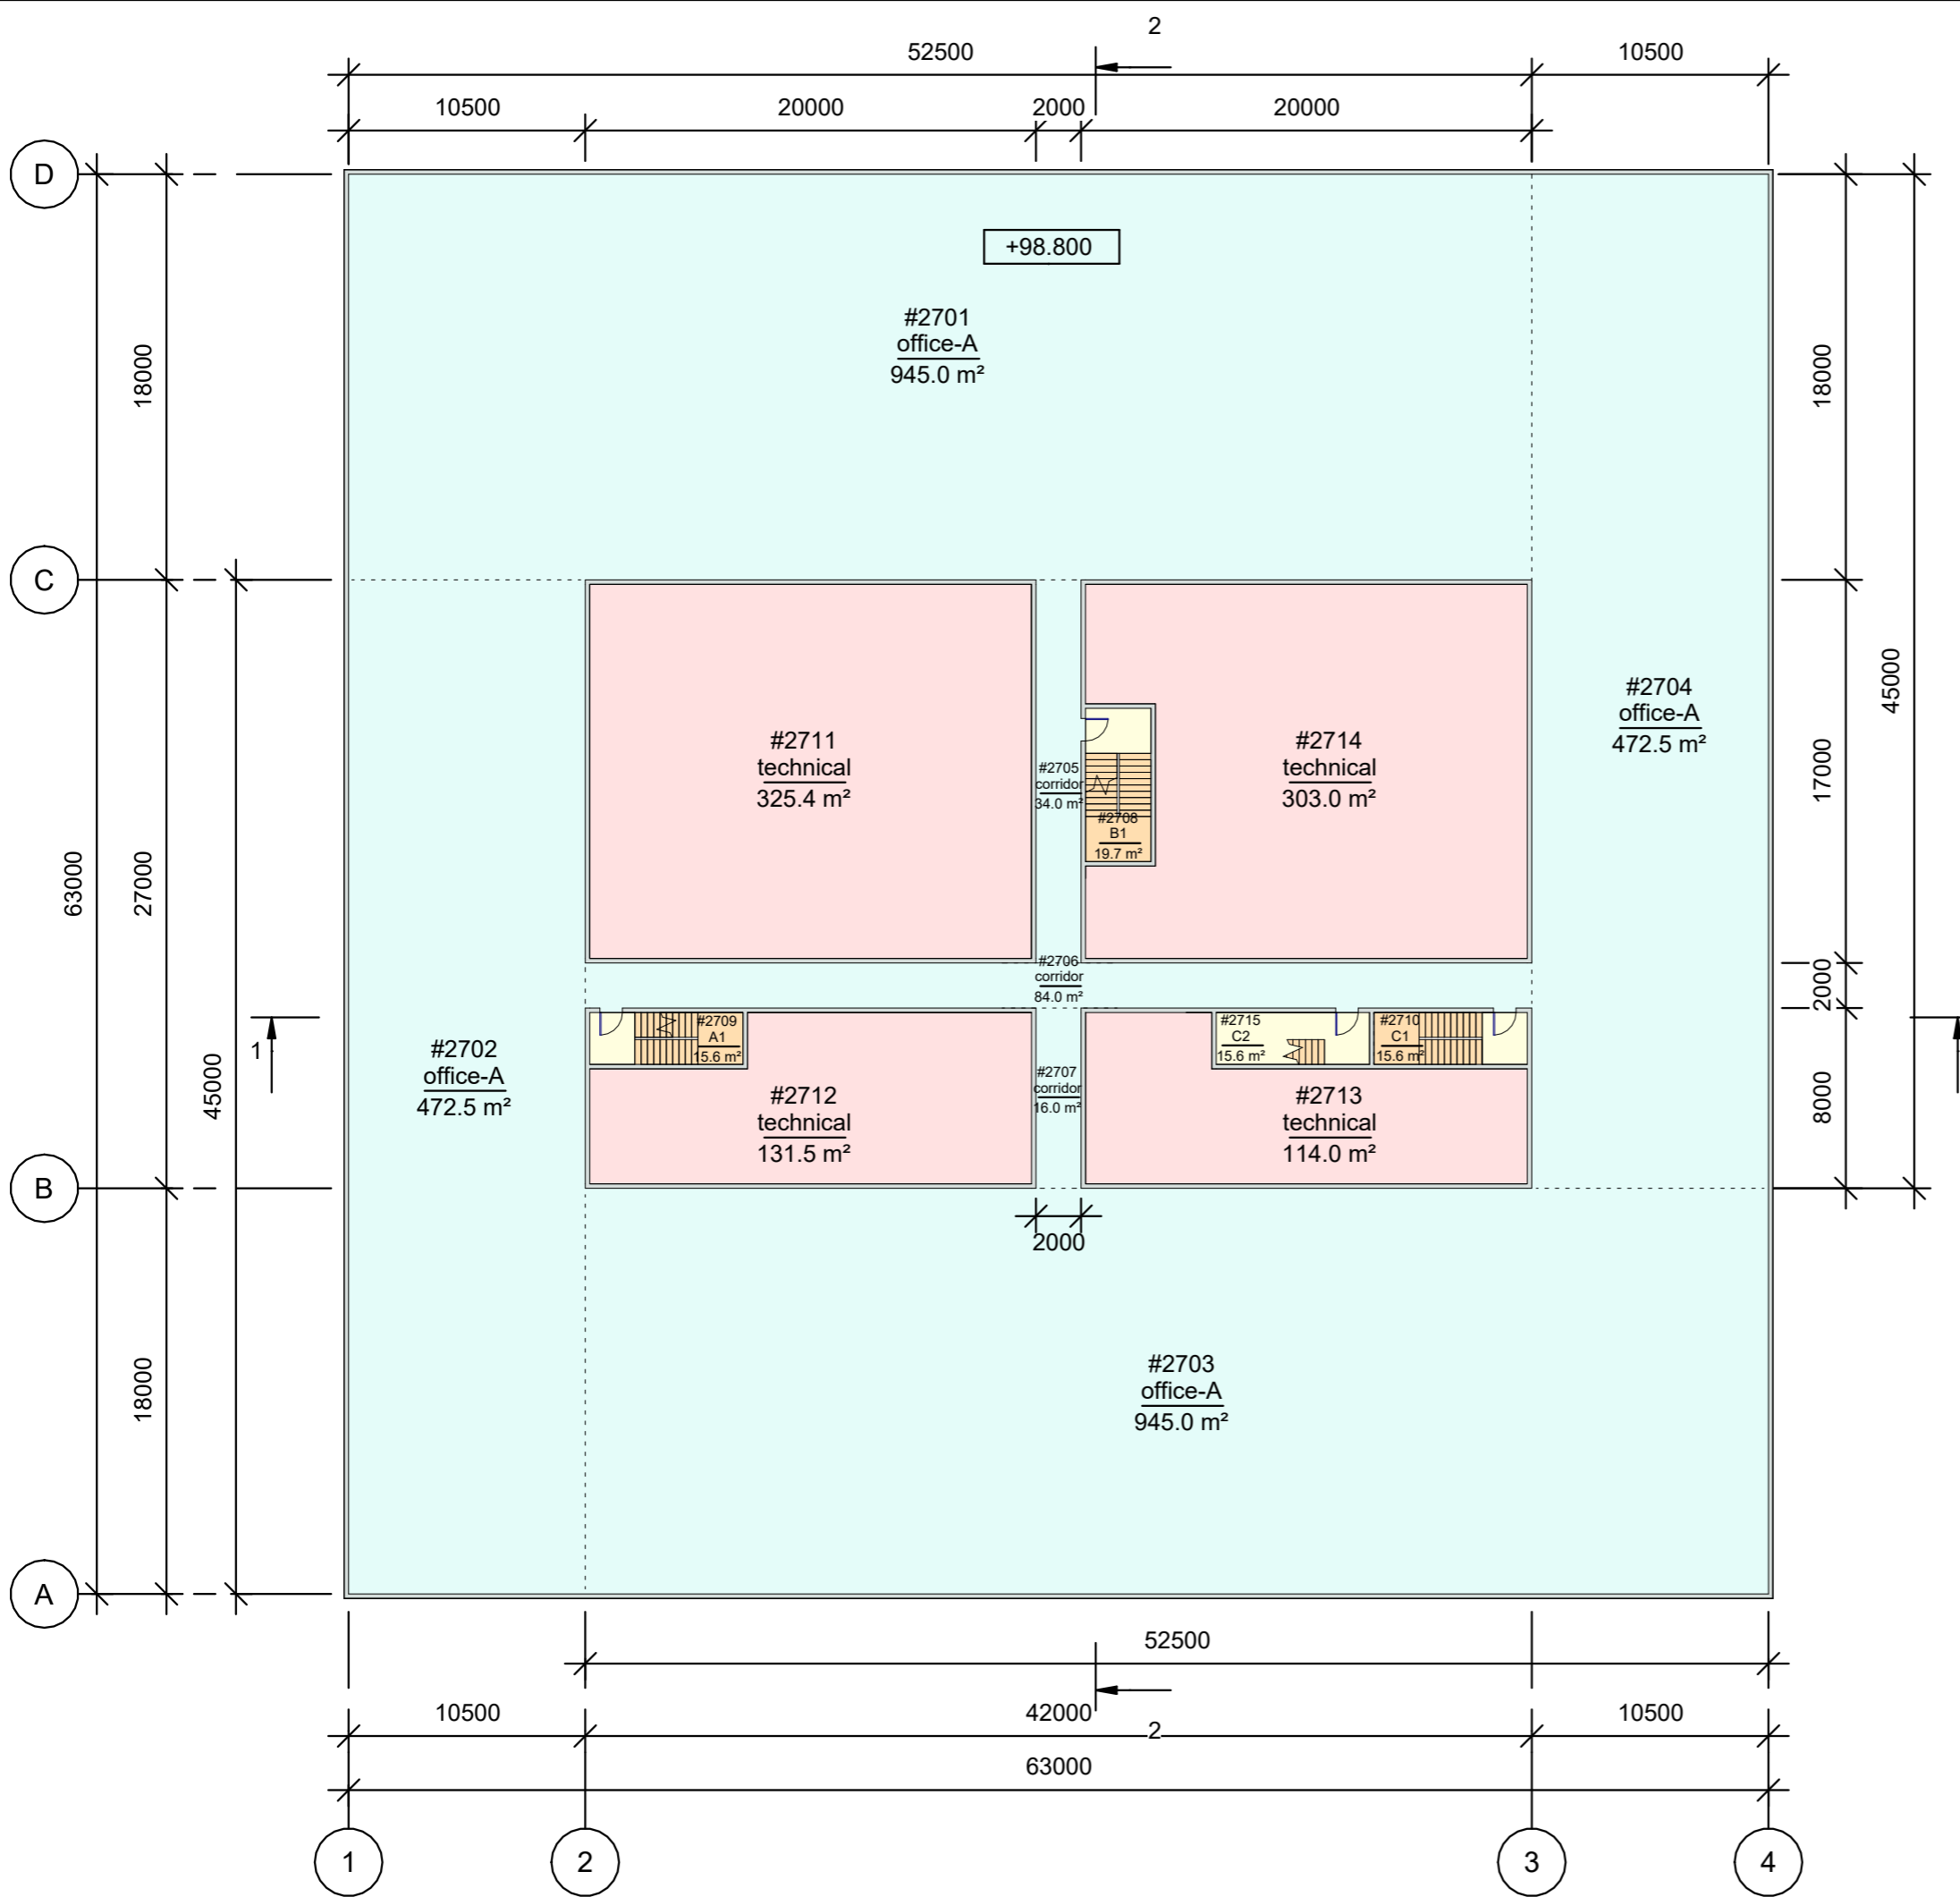

NCSTAR_1-7_WTC1_(Model_A1)

- 1 Sheet list
- 2 1st floor
- 3 2nd floor
- 4 3rd floor
- 5 27th floor
- 6 28th floor
- 7 41st floor
- 8 42nd floor
- 9 43rd floor
- 10 48th floor
- 11 49th floor
- 12 75th floor
- 13 76th floor
- 14 77th floor
- 15 82nd floor
- 16 83rd floor
- 17 94th floor
- 18 108th floor
- 19 109th floor
- 20 Roof
- 21 2nd floor plan. Fragments
- 22 27th floor plan. Fragment
- 23 42nd floor plan. Fragments
- 24 48th floor plan. Fragments
- 25 76th floor plan. Fragments
- 26 77th floor plan. Fragments
- 27 82nd floor plan. Fragment
- 28 83rd floor plan. Fragment
- 29 Sections

Name	Area
office-A	248149 m ²
office-B	41353 m ²
technical	111323 m ²
corridor	14185 m ²
stairwell	5661 m ²
hall	4766 m ²
roof	3969 m ²
total	429406 m²

Room schedule_level 1		
Number	Name	Comments
#101	hall	
#102	hall	
#103	hall	
#104	hall	
#105	corridor	
#106	corridor	
#108	B1	
#109	A1	
#110	C1	
#111	technical	
#112	technical	
#114	technical	

Room schedule_level 2		
Number	Name	Comments
#201	hall	
#202	hall	
#203	hall	
#204	hall	
#205	corridor	
#206	corridor	
#208	B1	
#209	A1	
#210	C1	
#211	technical	
#212	technical	
#214	technical	

Room schedule_level 3		
Number	Name	Comments
#301	office-A	
#302	office-A	
#303	office-A	
#304	office-A	
#305	corridor	
#306	corridor	
#307	corridor	
#308	B1	
#309	A1	
#310	C1	
#311	technical	
#312	technical	
#313	technical	
#314	technical	

Room schedule_level 27		
Number	Name	Comments
#2701	office-A	
#2702	office-A	
#2703	office-A	
#2704	office-A	
#2705	corridor	
#2706	corridor	
#2707	corridor	
#2708	B1	
#2709	A1	
#2710	C1	
#2711	technical	
#2712	technical	
#2713	technical	
#2714	technical	
#2715	C2	