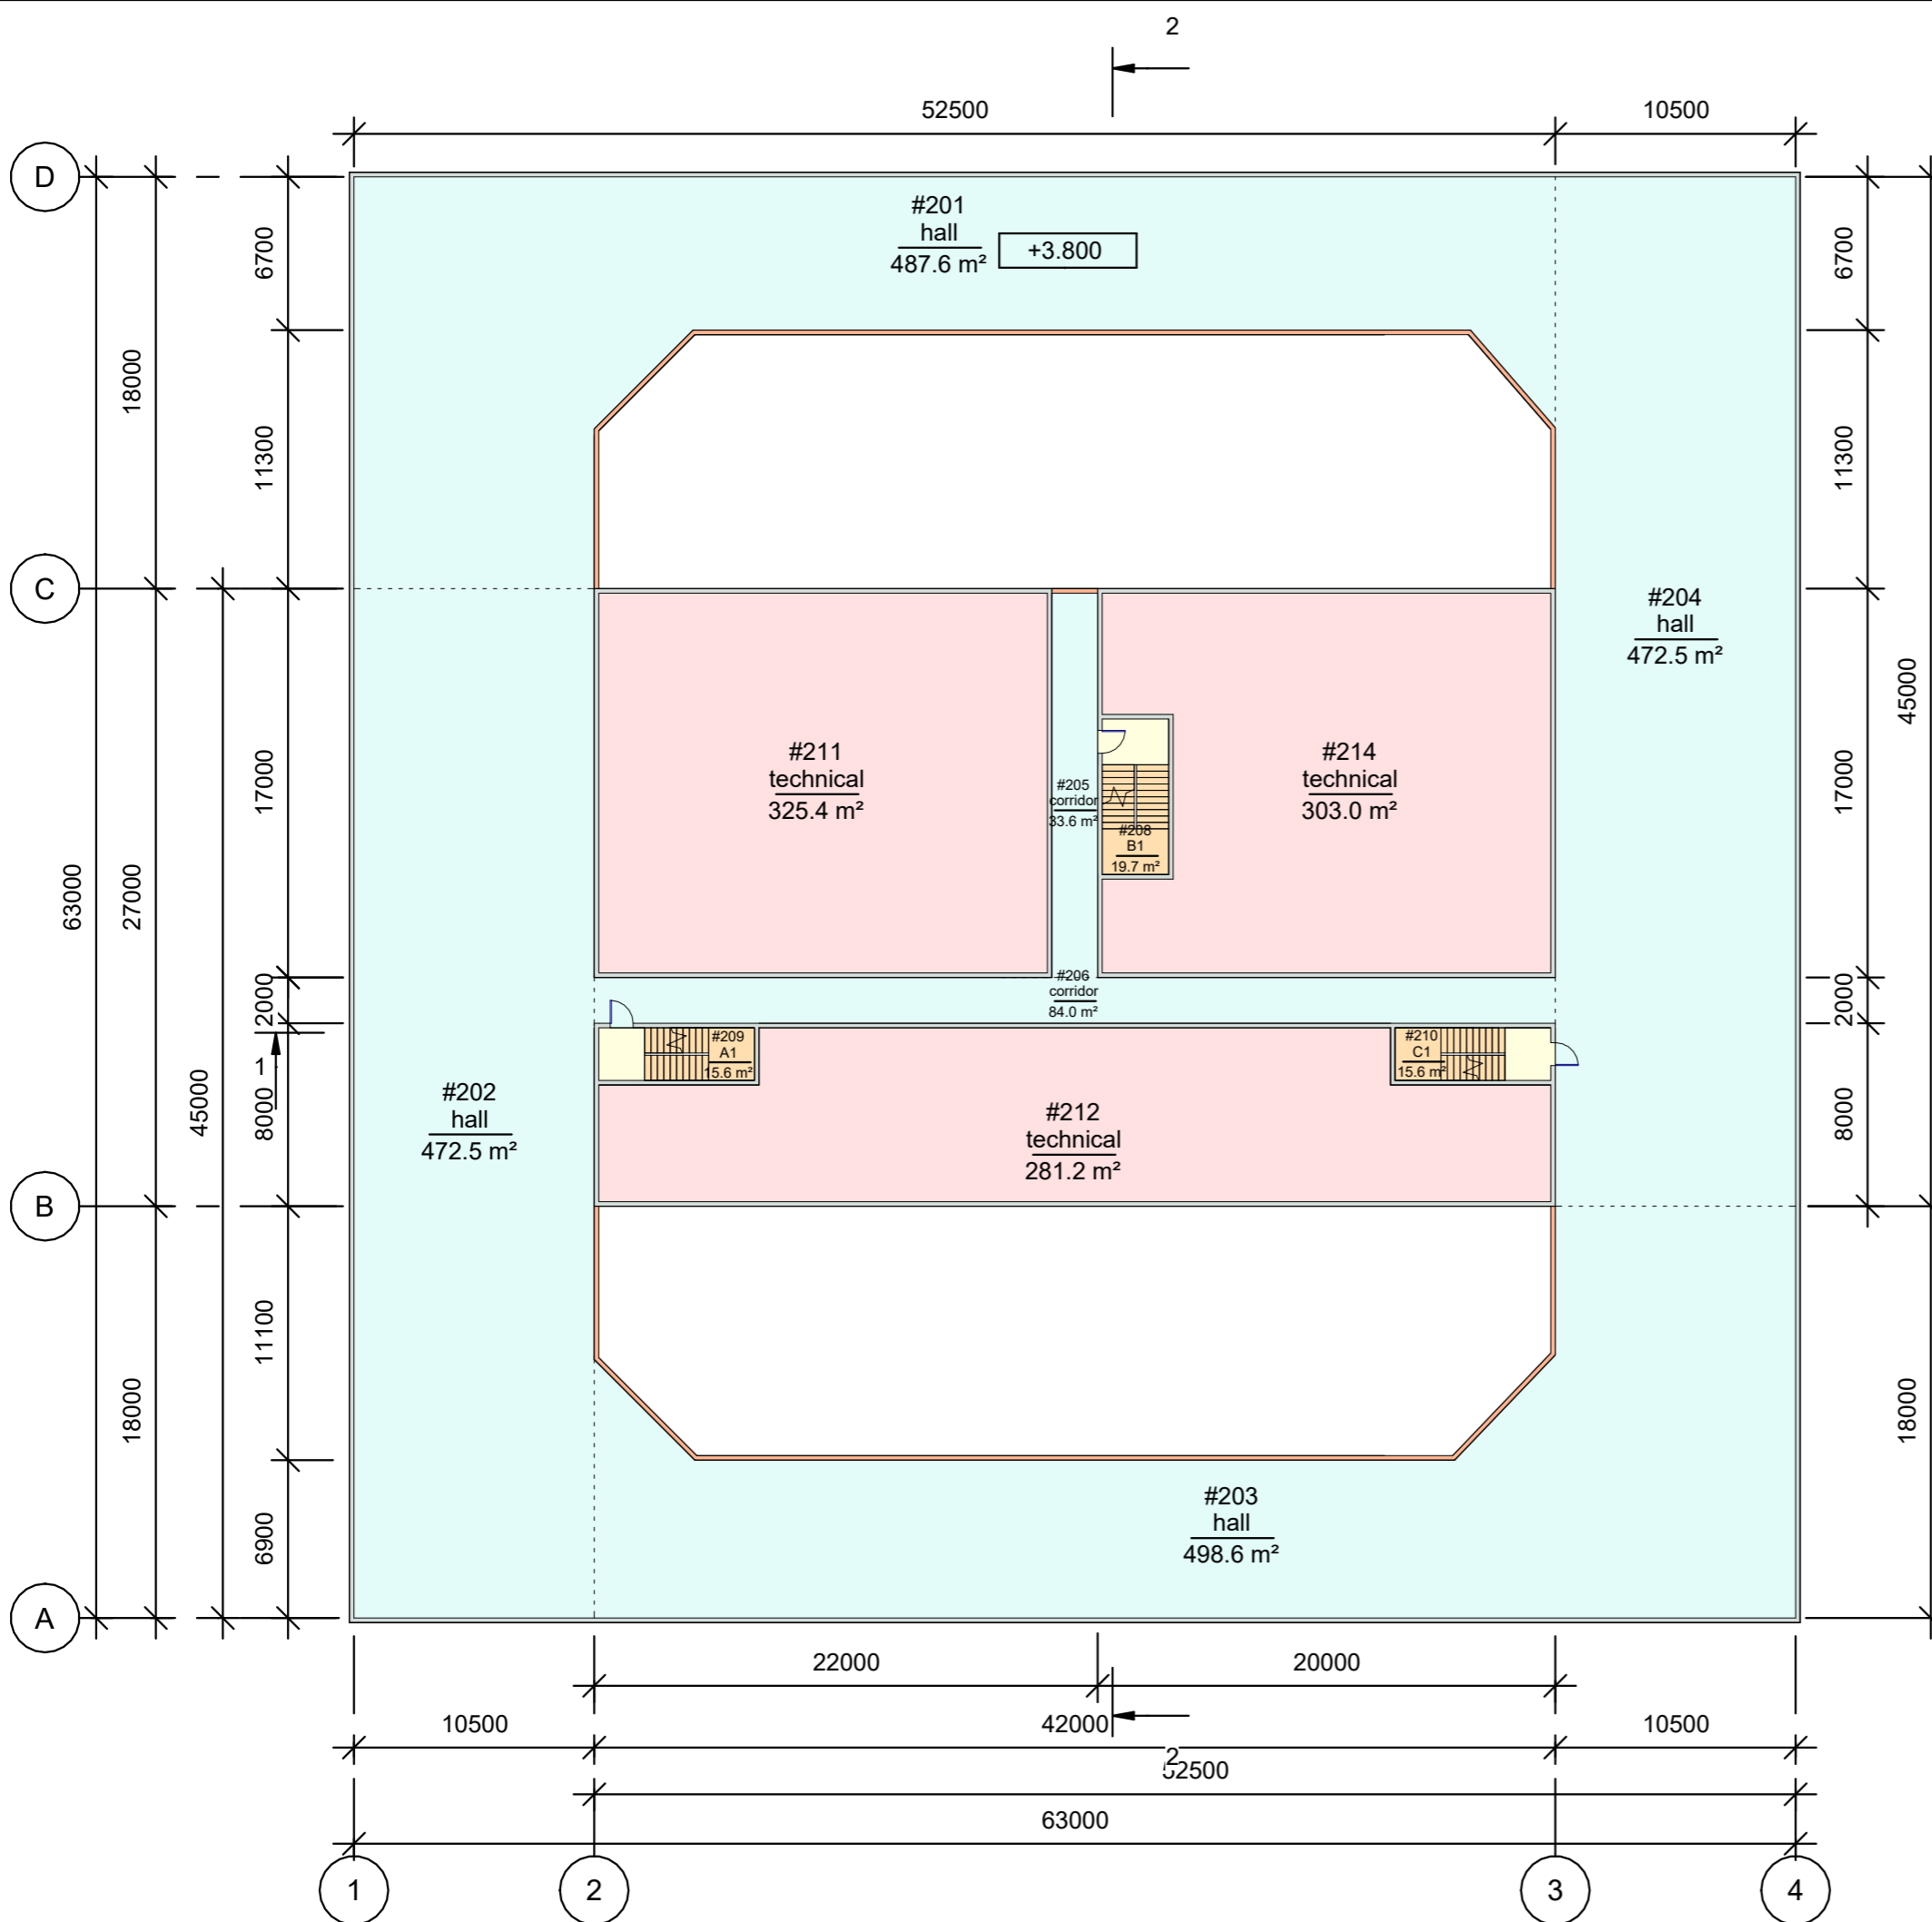

NCSTAR_1-7_WTC1_(Model_A1)

- 1 Sheet list
- 2 1st floor
- 3 2nd floor
- 4 3rd floor
- 5 27th floor
- 6 28th floor
- 7 41st floor
- 8 42nd floor
- 9 43rd floor
- 10 48th floor
- 11 49th floor
- 12 75th floor
- 13 76th floor
- 14 77th floor
- 15 82nd floor
- 16 83rd floor
- 17 94th floor
- 18 108th floor
- 19 109th floor
- 20 Roof
- 21 2nd floor plan. Fragments
- 22 27th floor plan. Fragment
- 23 42nd floor plan. Fragments
- 24 48th floor plan. Fragments
- 25 76th floor plan. Fragments
- 26 77th floor plan. Fragments
- 27 82nd floor plan. Fragment
- 28 83rd floor plan. Fragment
- 29 Sections

Name	Area
office-A	248149 m ²
office-B	41353 m ²
technical	111323 m ²
corridor	14185 m ²
stairwell	5661 m ²
hall	4766 m ²
roof	3969 m ²
total	429406 m²

Room schedule_level 1		
Number	Name	Comments
#101	hall	
#102	hall	
#103	hall	
#104	hall	
#105	corridor	
#106	corridor	
#108	B1	
#109	A1	
#110	C1	
#111	technical	
#112	technical	
#114	technical	

Room schedule_level 2		
Number	Name	Comments
#201	hall	
#202	hall	
#203	hall	
#204	hall	
#205	corridor	
#206	corridor	
#208	B1	
#209	A1	
#210	C1	
#211	technical	
#212	technical	
#214	technical	

Room schedule_level 3		
Number	Name	Comments
#301	office-A	
#302	office-A	
#303	office-A	
#304	office-A	
#305	corridor	
#306	corridor	
#307	corridor	
#308	B1	
#309	A1	
#310	C1	
#311	technical	
#312	technical	
#313	technical	
#314	technical	