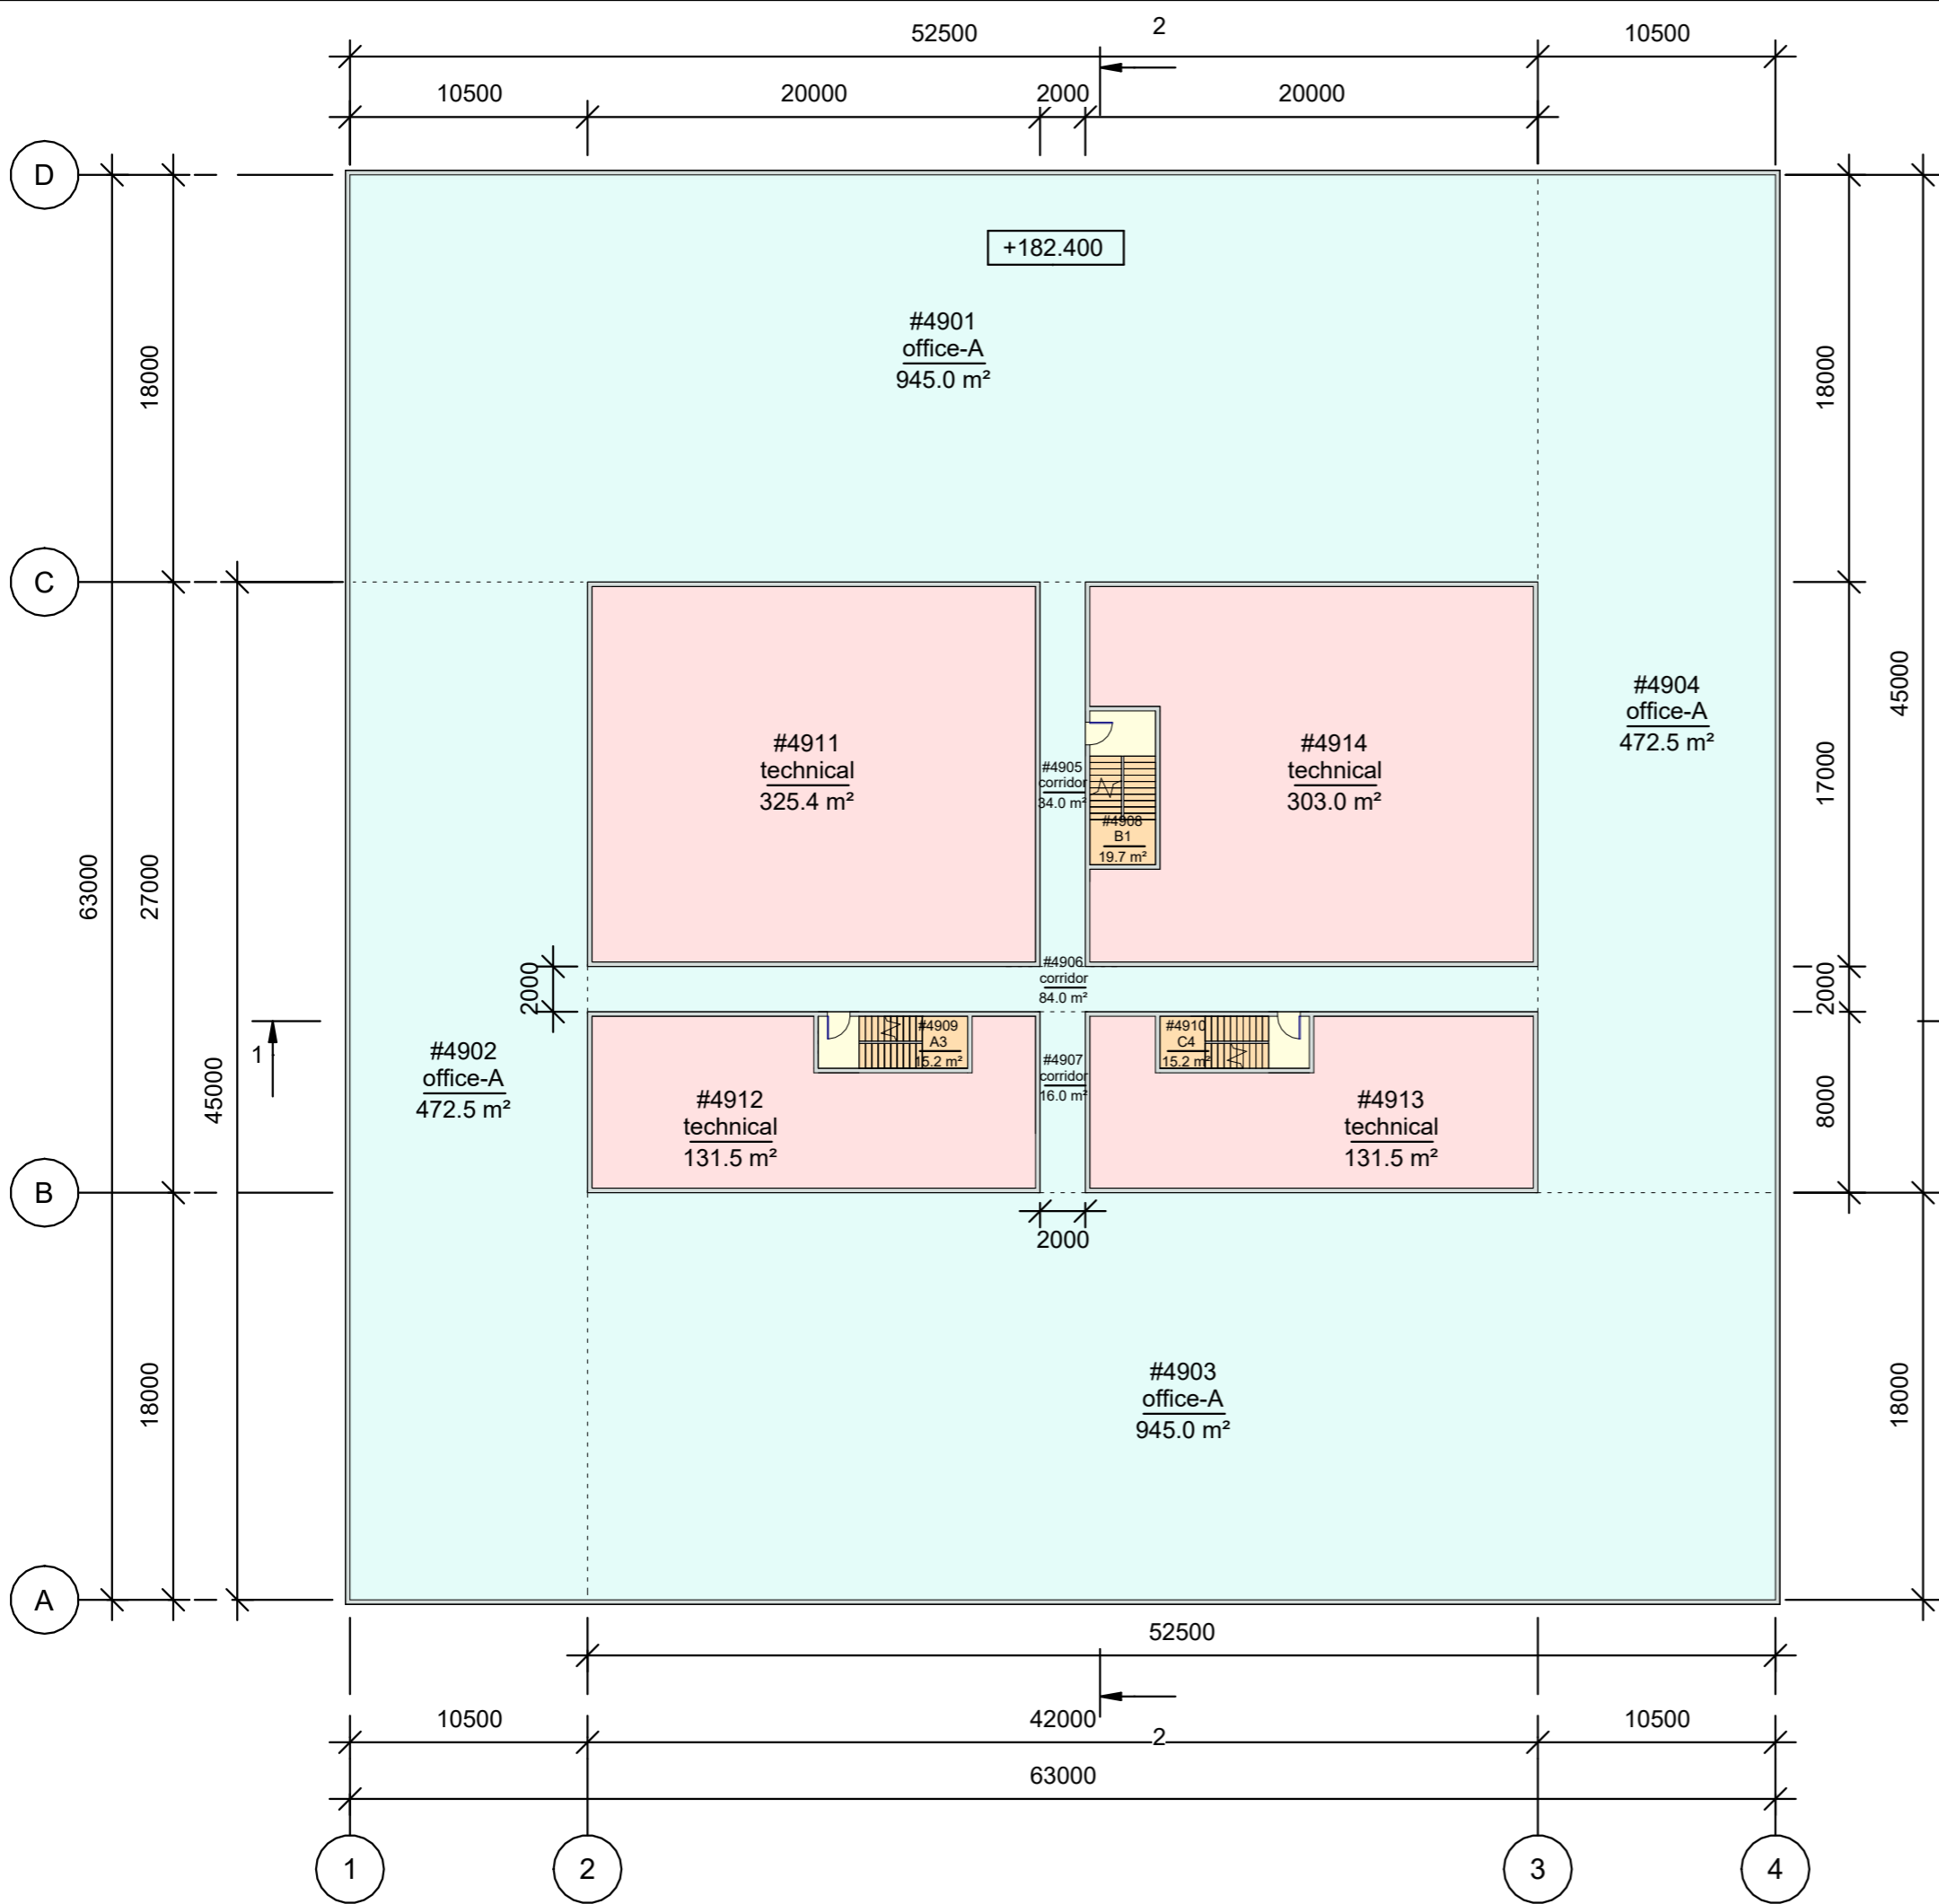

Room schedule_level 49		
Number	Name	Comments
#4901	office-A	
#4902	office-A	
#4903	office-A	
#4904	office-A	
#4905	corridor	
#4906	corridor	
#4907	corridor	
#4908	B1	
#4909	A3	
#4910	C4	
#4911	technical	
#4912	technical	
#4913	technical	
#4914	technical