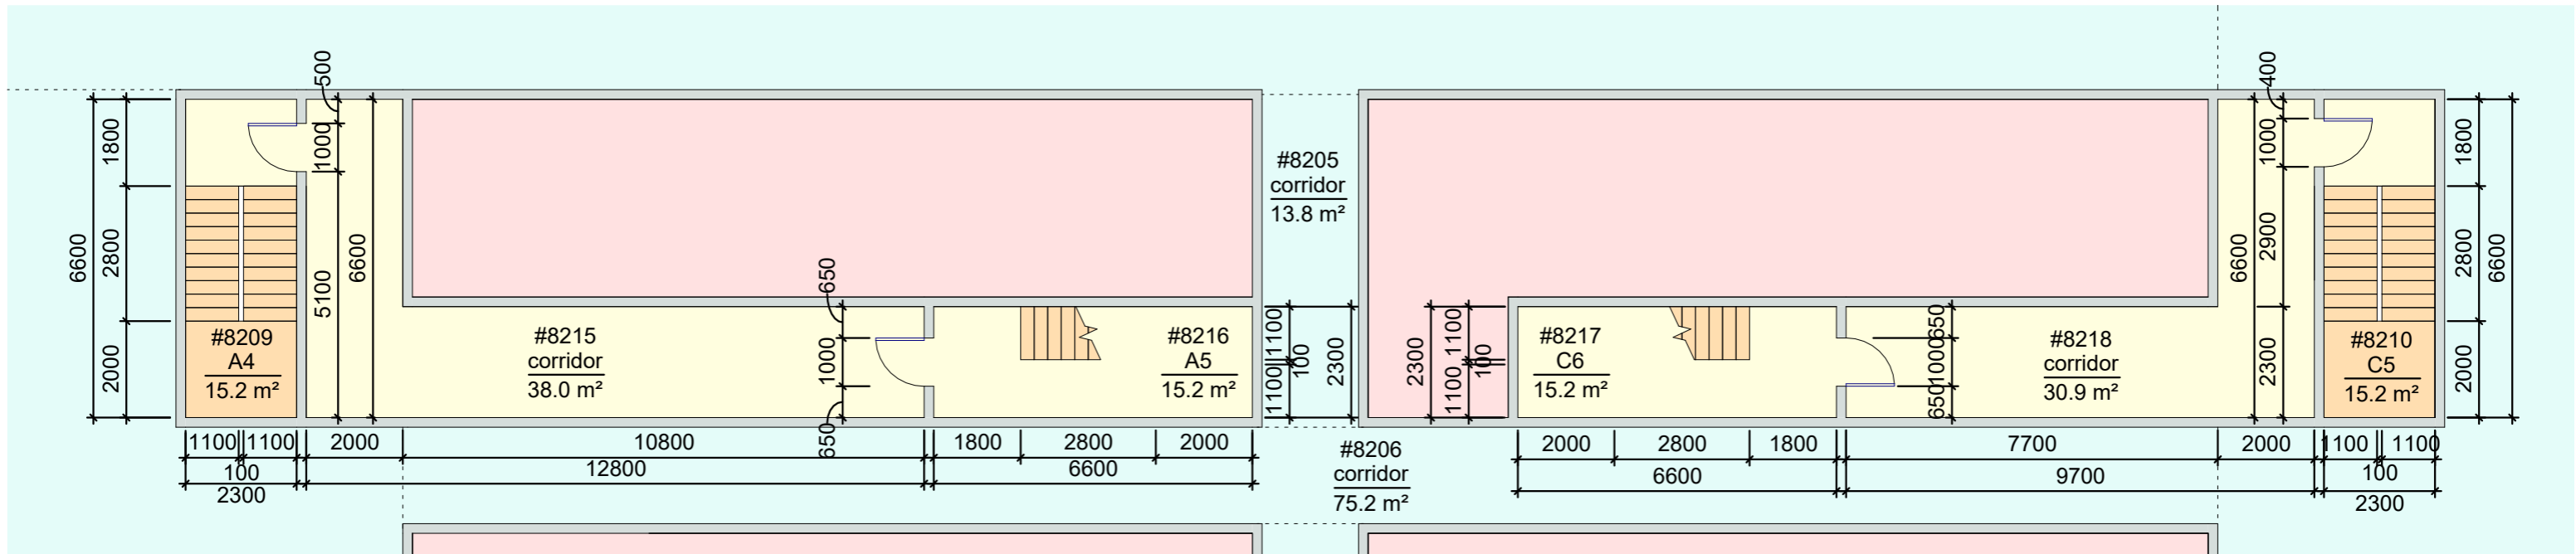

Fragment 83.1

Fragment 82.2