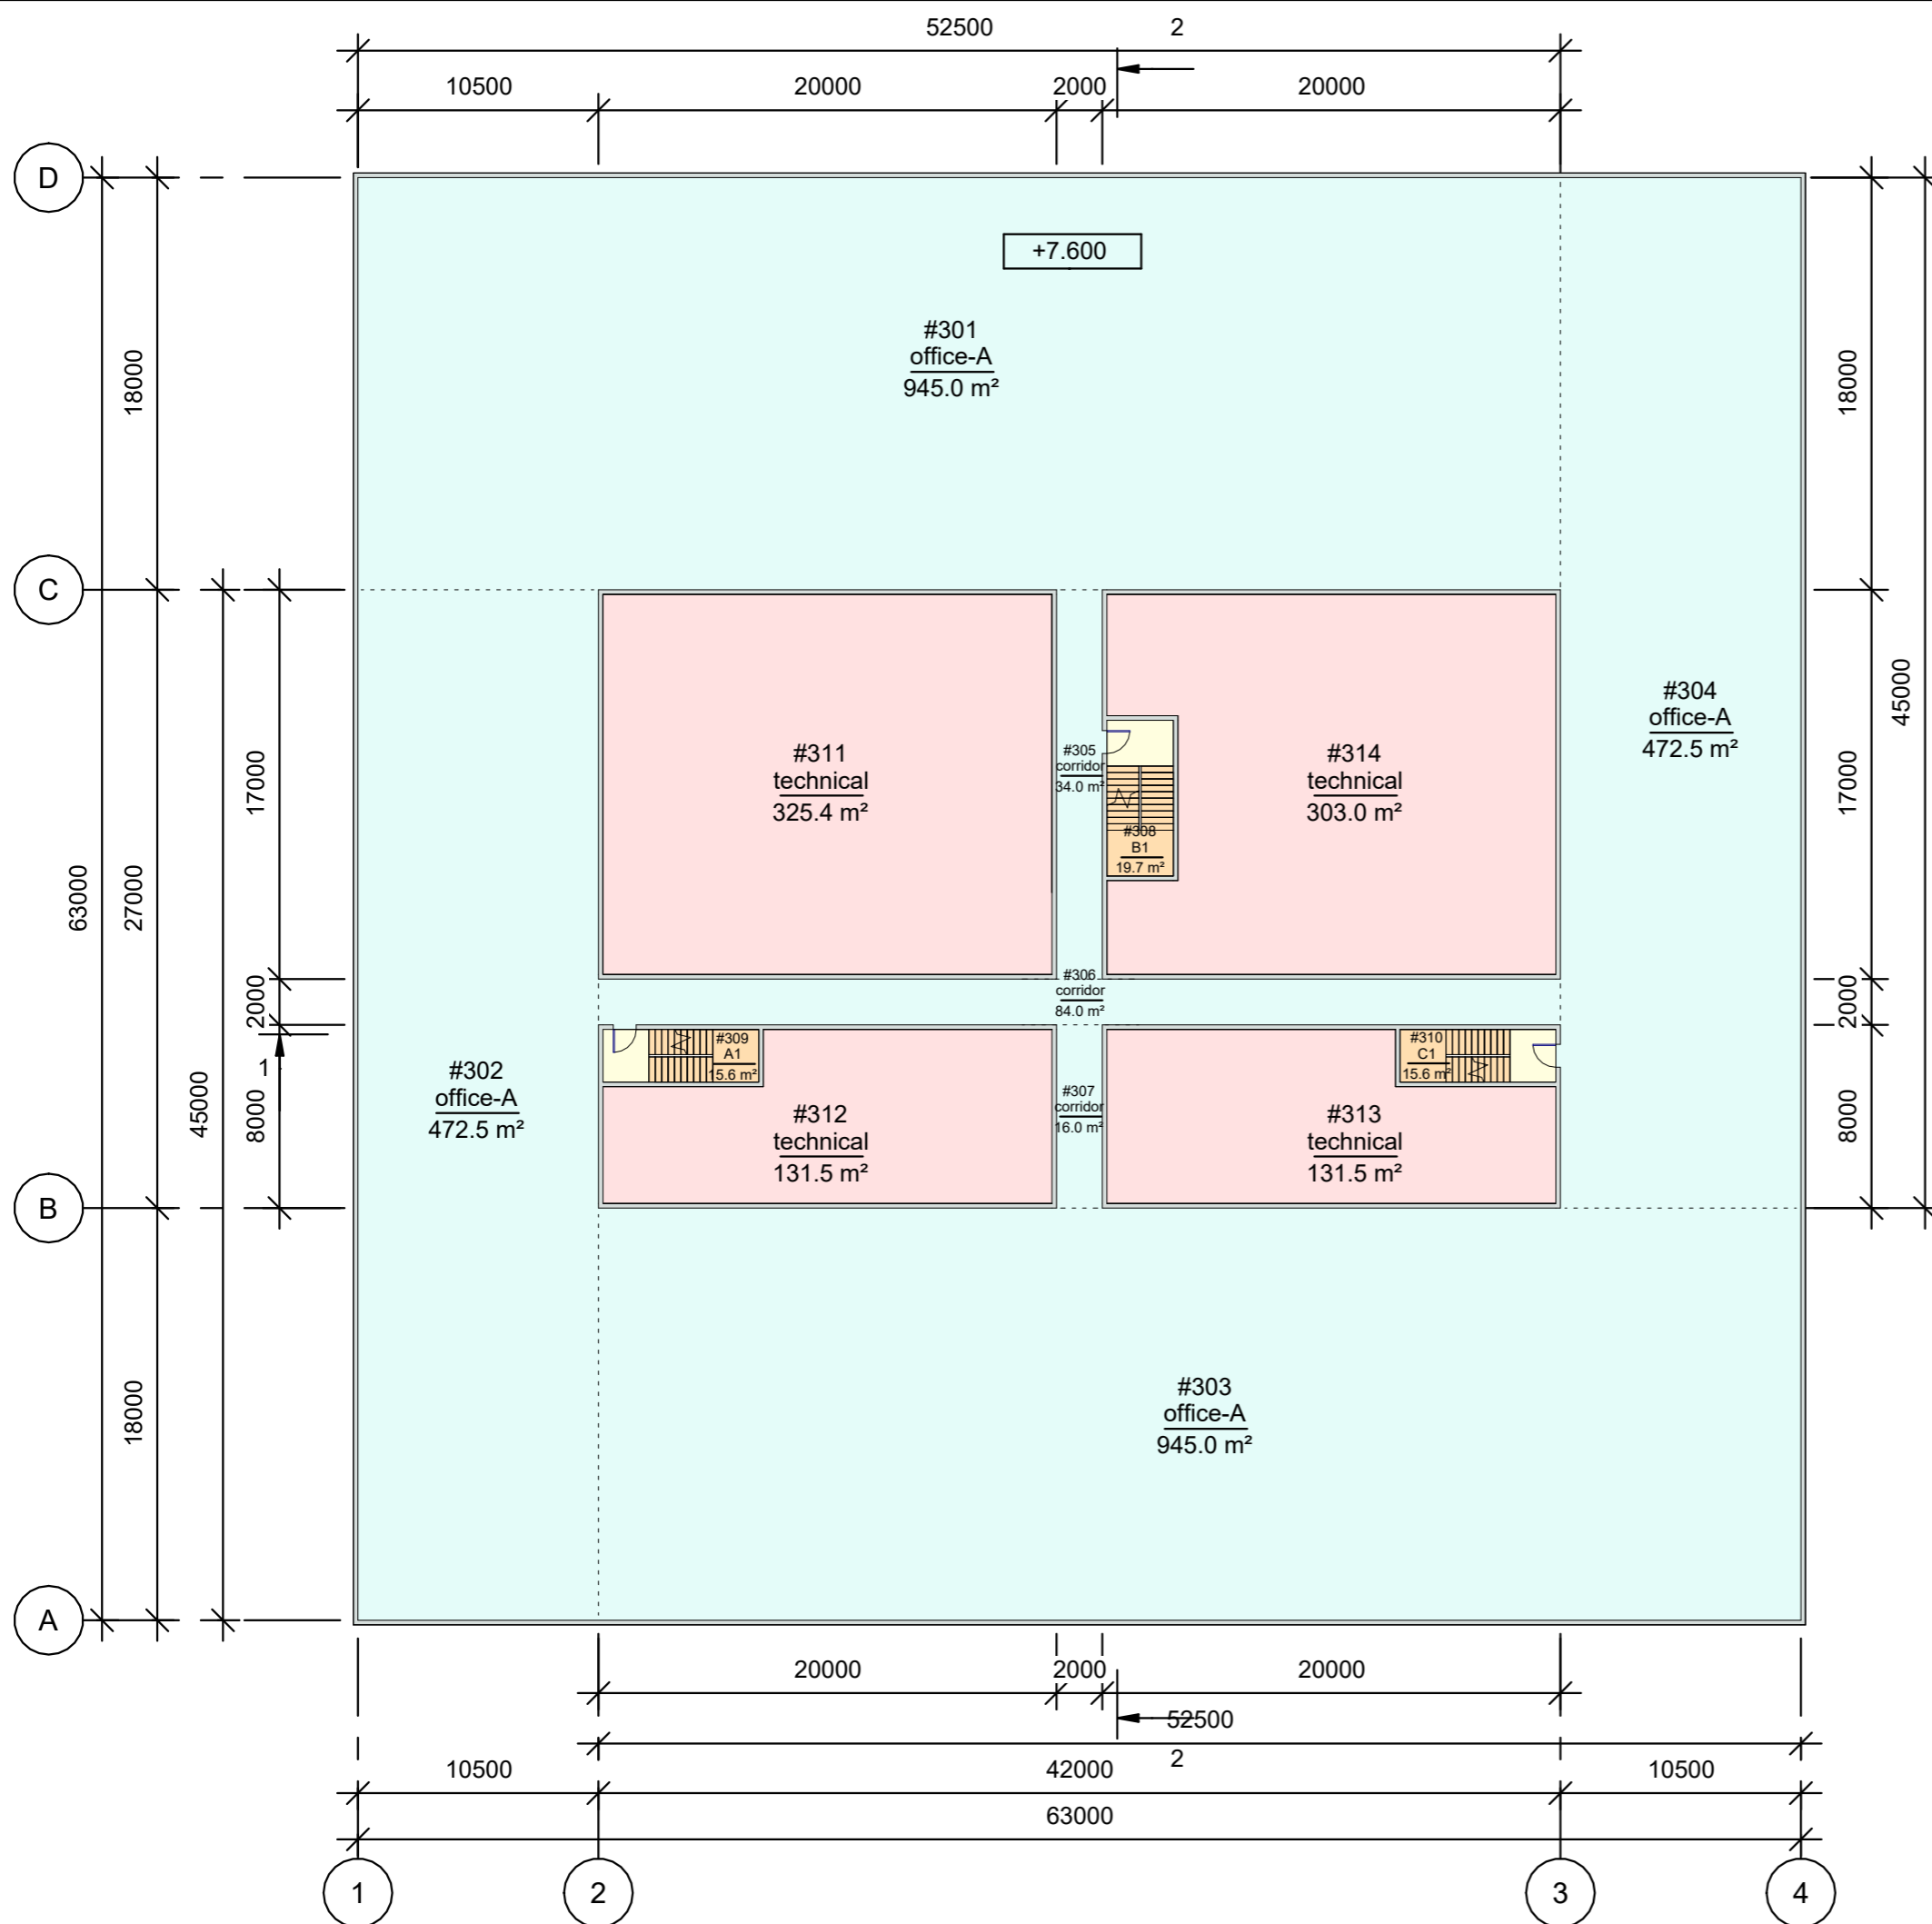

NCSTAR_1-7_WTC1_(Model_A1)

- 1 Sheet list
- 2 1st floor
- 3 2nd floor
- 4 3rd floor
- 5 27th floor
- 6 28th floor
- 7 41st floor
- 8 42nd floor
- 9 43rd floor
- 10 48th floor
- 11 49th floor
- 12 75th floor
- 13 76th floor
- 14 77th floor
- 15 82nd floor
- 16 83rd floor
- 17 94th floor
- 18 108th floor
- 19 109th floor
- 20 Roof
- 21 2nd floor plan. Fragments
- 22 27th floor plan. Fragment
- 23 42nd floor plan. Fragments
- 24 48th floor plan. Fragments
- 25 76th floor plan. Fragments
- 26 77th floor plan. Fragments
- 27 82nd floor plan. Fragment
- 28 83rd floor plan. Fragment
- 29 Sections

Name	Area
office-A	248149 m ²
office-B	41353 m ²
technical	111323 m ²
corridor	14185 m ²
stairwell	5661 m ²
hall	4766 m ²
roof	3969 m ²
total	429406 m²

Room schedule_level 1		
Number	Name	Comments
#101	hall	
#102	hall	
#103	hall	
#104	hall	
#105	corridor	
#106	corridor	
#108	B1	
#109	A1	
#110	C1	
#111	technical	
#112	technical	
#114	technical	

Room schedule_level 2		
Number	Name	Comments
#201	hall	
#202	hall	
#203	hall	
#204	hall	
#205	corridor	
#206	corridor	
#208	B1	
#209	A1	
#210	C1	
#211	technical	
#212	technical	
#214	technical	

Room schedule_level 3		
Number	Name	Comments
#301	office-A	
#302	office-A	
#303	office-A	
#304	office-A	
#305	corridor	
#306	corridor	
#307	corridor	
#308	B1	
#309	A1	
#310	C1	
#311	technical	
#312	technical	
#313	technical	
#314	technical	

Room schedule_level 27		
Number	Name	Comments
#2701	office-A	
#2702	office-A	
#2703	office-A	
#2704	office-A	
#2705	corridor	
#2706	corridor	
#2707	corridor	
#2708	B1	
#2709	A1	
#2710	C1	
#2711	technical	
#2712	technical	
#2713	technical	
#2714	technical	
#2715	C2	