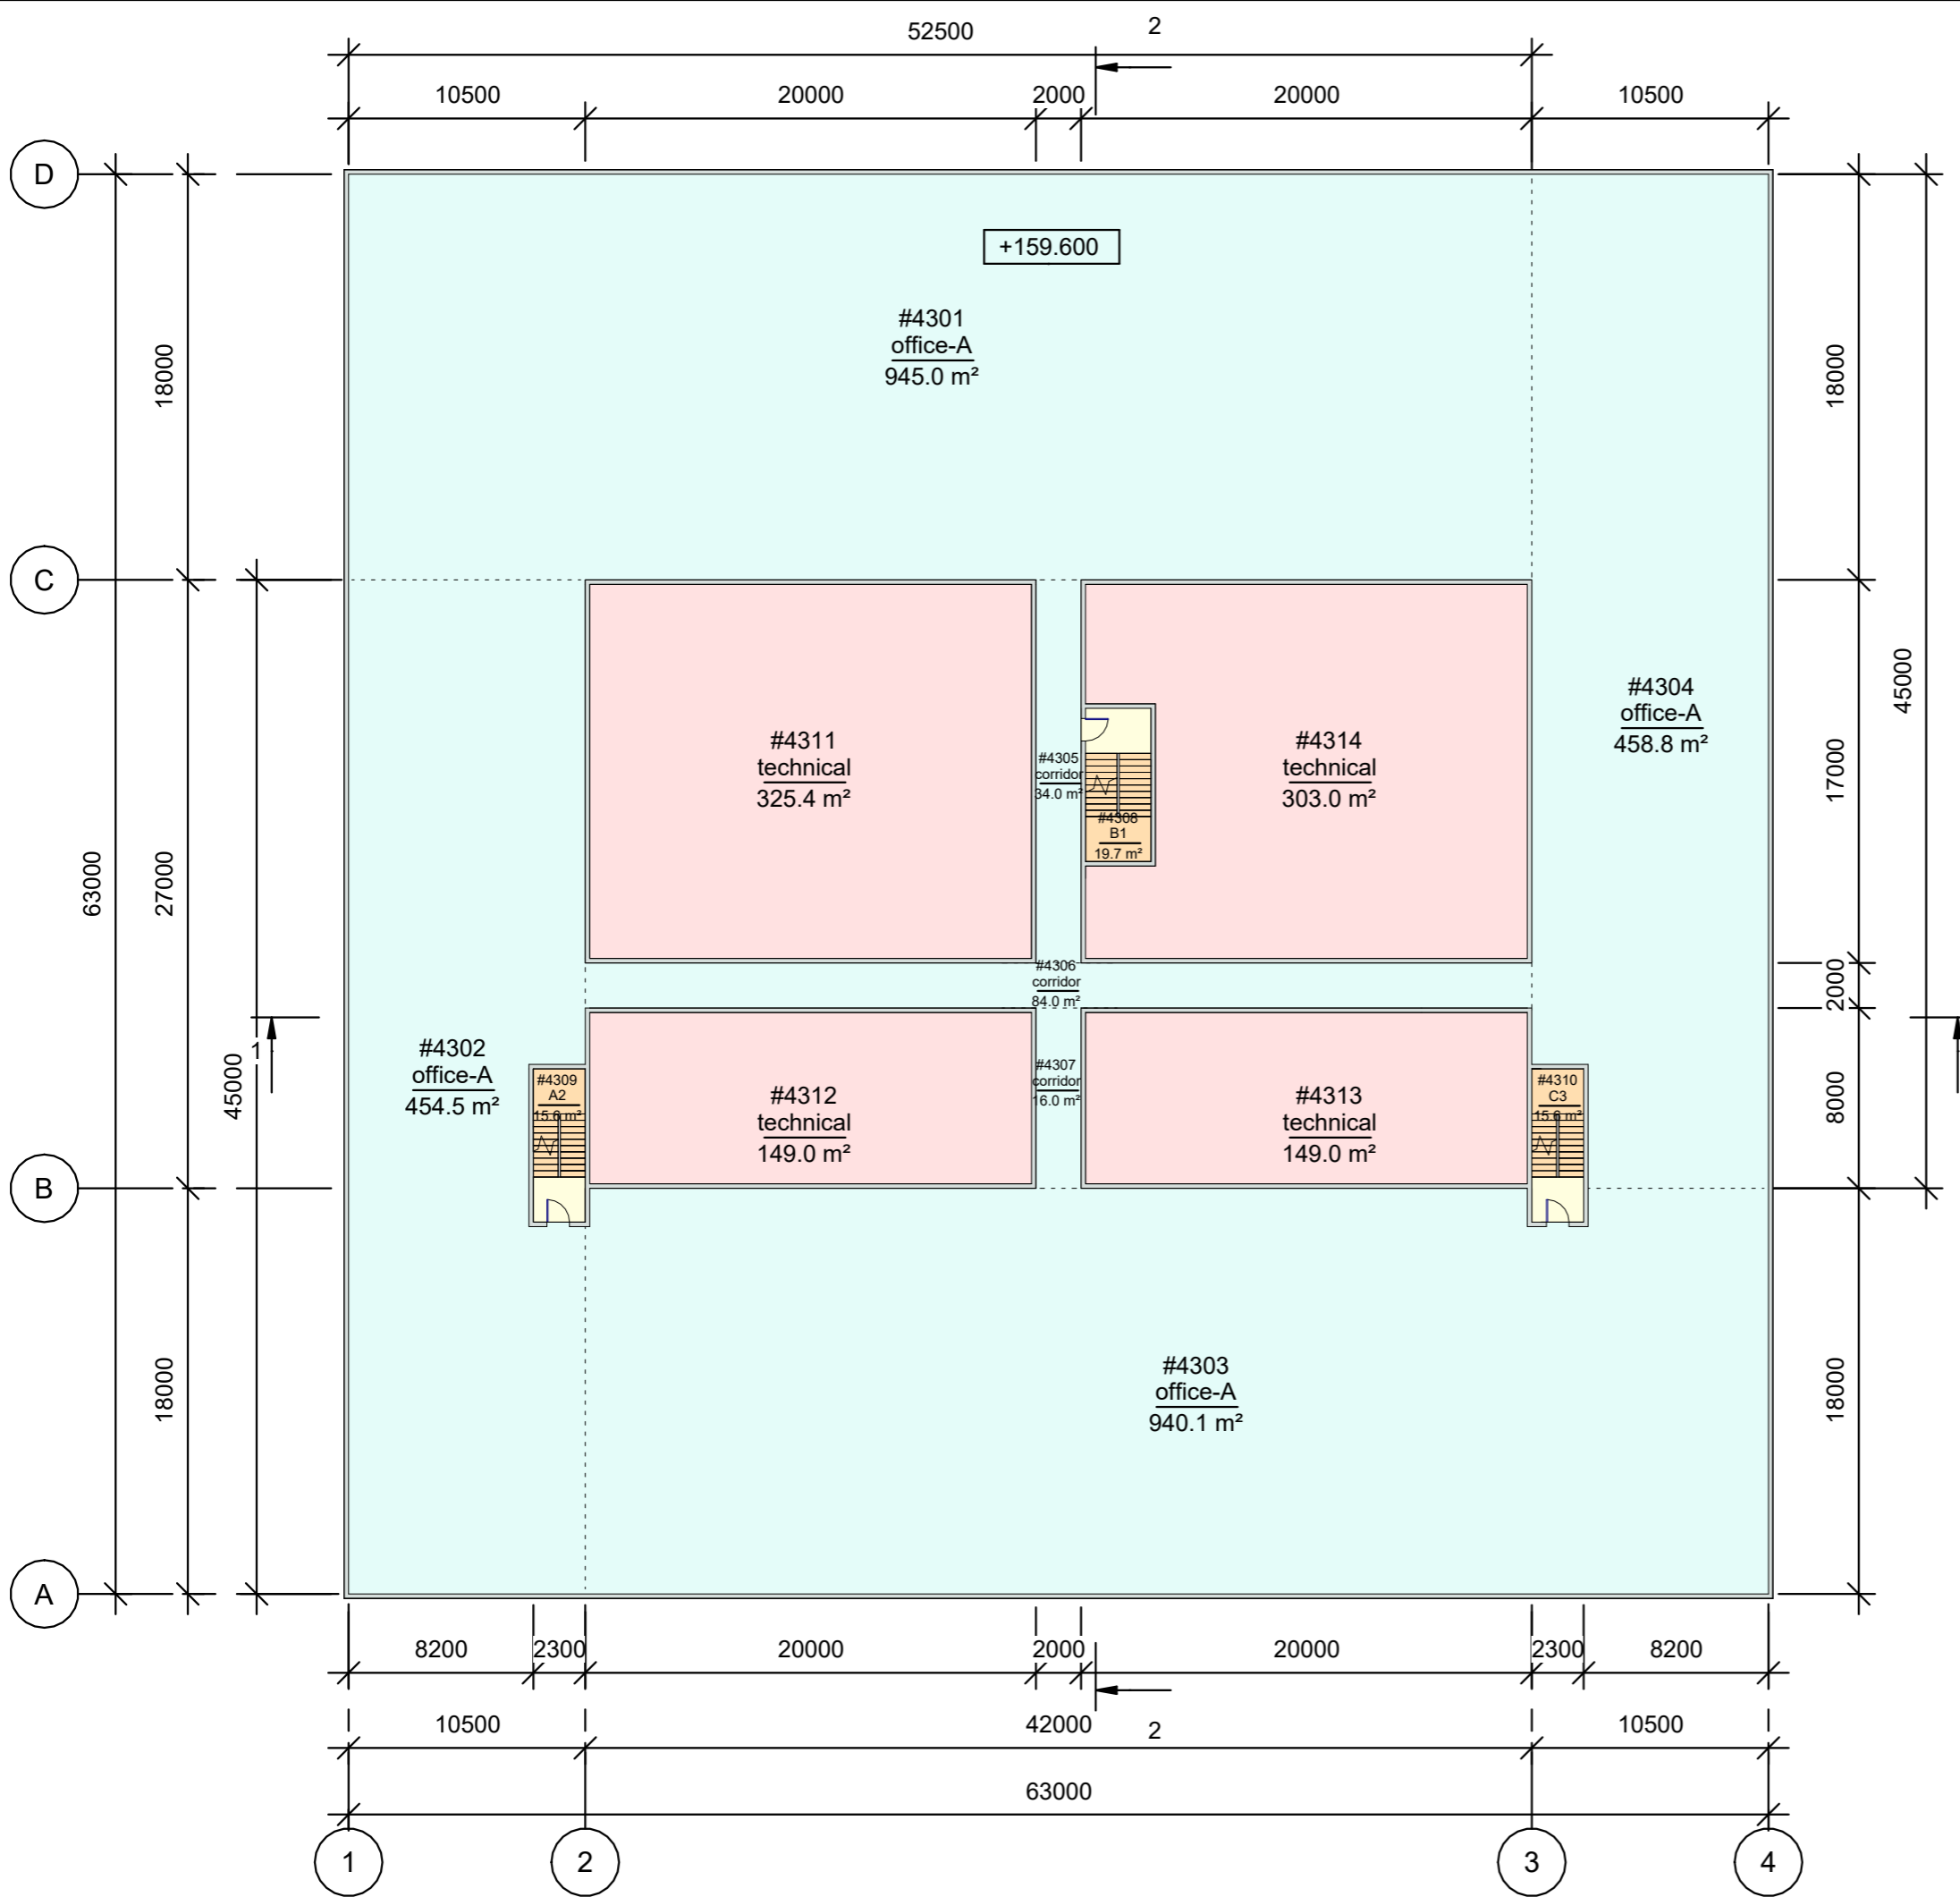

Room schedule_level 43		
Number	Name	Comments
#4301	office-A	
#4302	office-A	
#4303	office-A	
#4304	office-A	
#4305	corridor	
#4306	corridor	
#4307	corridor	
#4308	B1	
#4309	A2	
#4310	C3	
#4311	technical	
#4312	technical	
#4313	technical	
#4314	technical