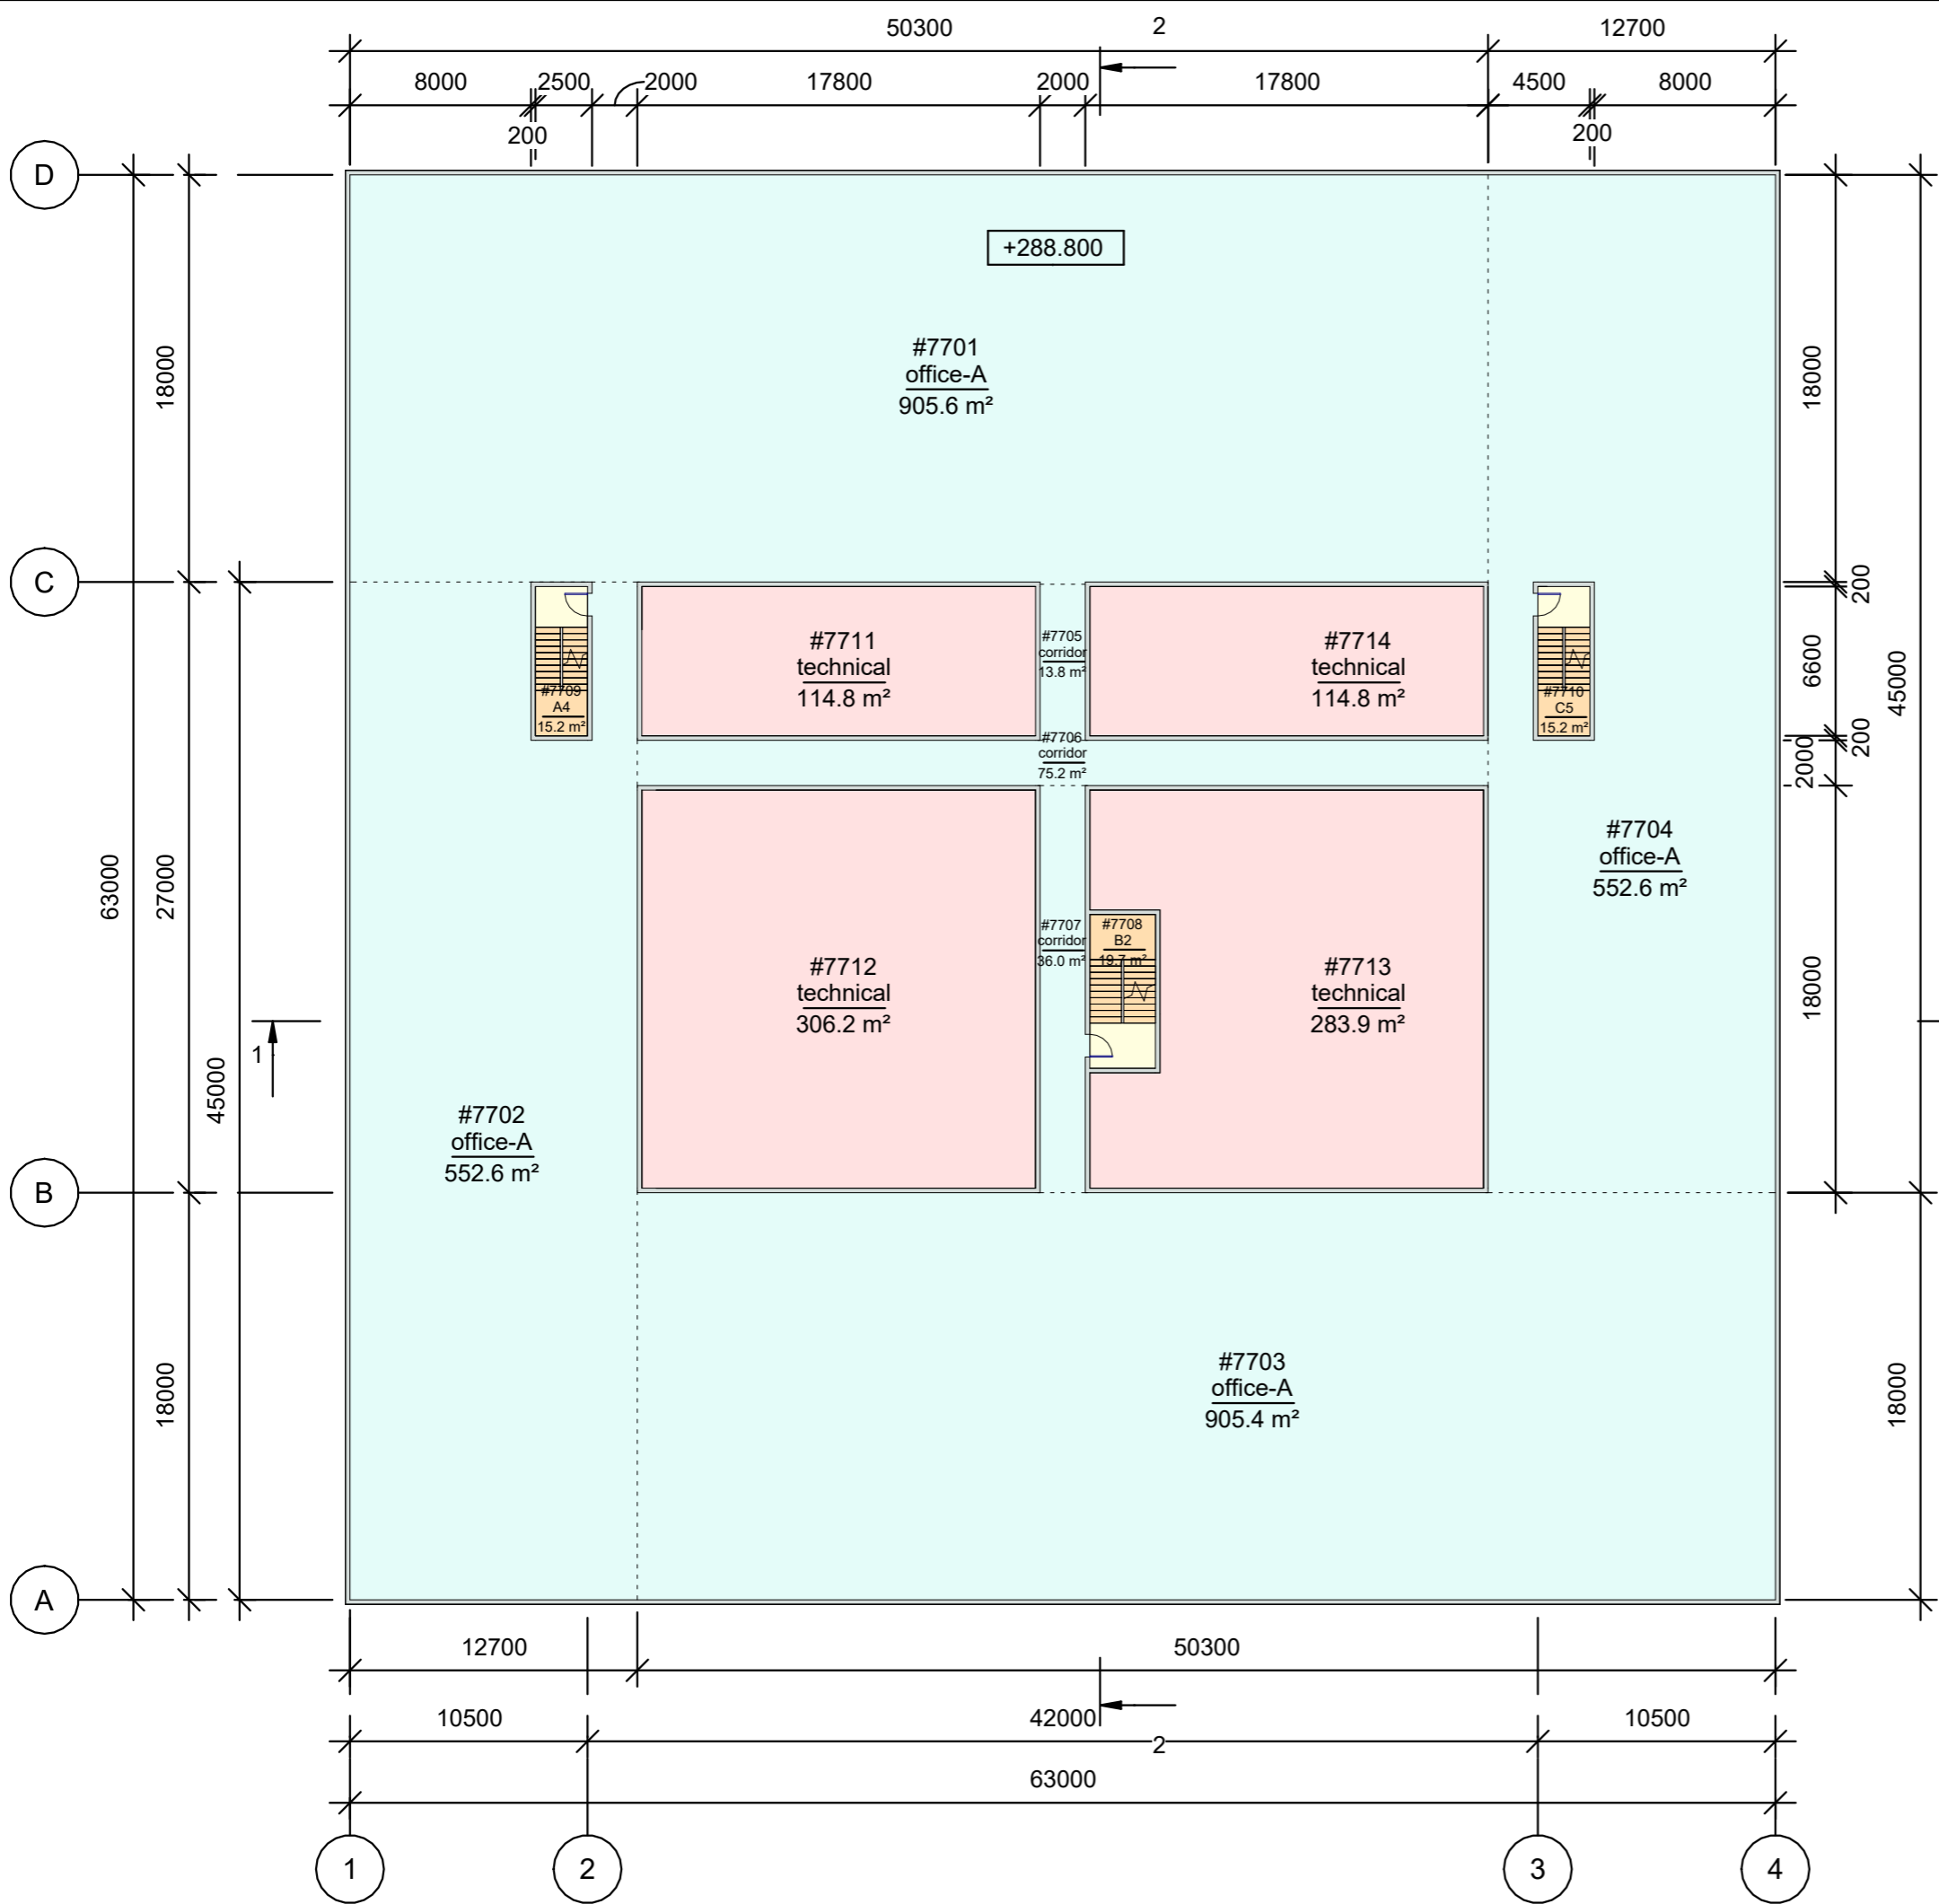

Room schedule_level 77		
Number	Name	Comments
#7701	office-A	
#7702	office-A	
#7703	office-A	
#7704	office-A	
#7705	corridor	
#7706	corridor	
#7707	corridor	
#7708	B2	
#7709	A4	
#7710	C5	
#7711	technical	
#7712	technical	
#7713	technical	
#7714	technical