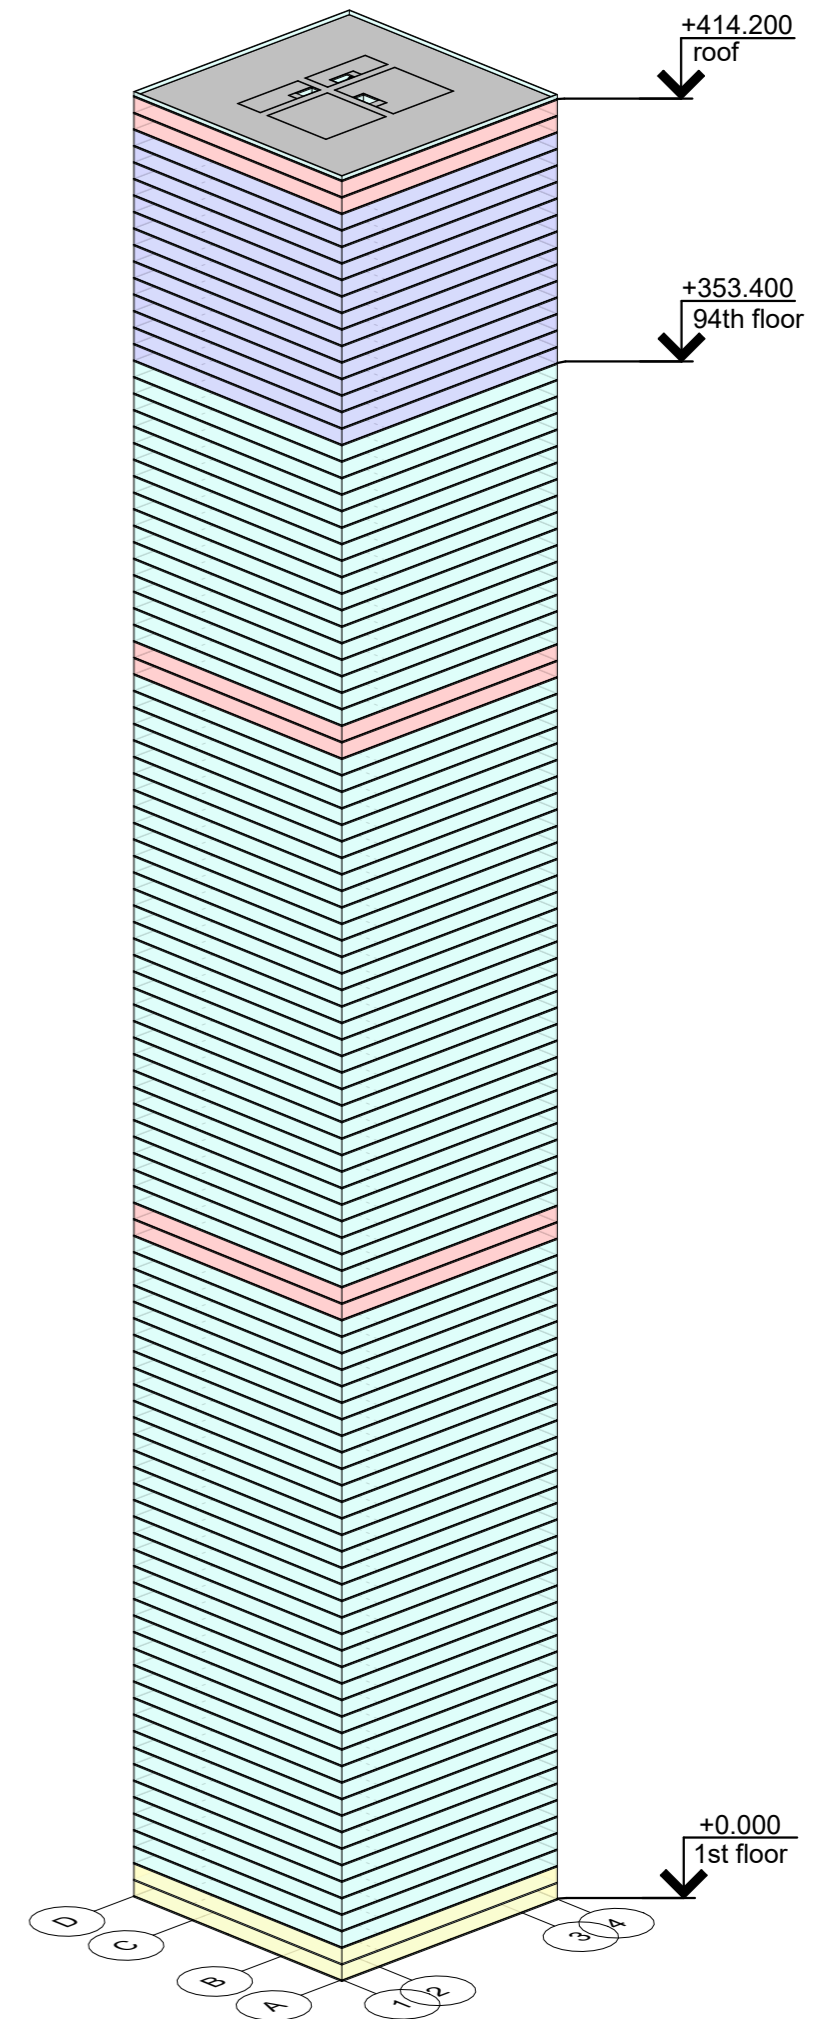

NCSTAR_1-7_WTC1_(Model_A1)

- 1 Sheet list
- 2 1st floor
- 3 2nd floor
- 4 3rd floor
- 5 27th floor
- 6 28th floor
- 7 41st floor
- 8 42nd floor
- 9 43rd floor
- 10 48th floor
- 11 49th floor
- 12 75th floor
- 13 76th floor
- 14 77th floor
- 15 82nd floor
- 16 83rd floor
- 17 94th floor
- 18 108th floor
- 19 109th floor
- 20 Roof
- 21 2nd floor plan. Fragments
- 22 27th floor plan. Fragment
- 23 42nd floor plan. Fragments
- 24 48th floor plan. Fragments
- 25 76th floor plan. Fragments
- 26 77th floor plan. Fragments
- 27 82nd floor plan. Fragment
- 28 83rd floor plan. Fragment
- 29 Sections

Name	Area
office-A	248149 m ²
office-B	41353 m ²
technical	111323 m ²
corridor	14185 m ²
stairwell	5661 m ²
hall	4766 m ²
roof	3969 m ²
total	429406 m²

Room schedule_level 1		
Number	Name	Comments
#101	hall	
#102	hall	
#103	hall	
#104	hall	
#105	corridor	
#106	corridor	
#108	B1	
#109	A1	
#110	C1	
#111	technical	
#112	technical	
#114	technical	

Room schedule_level 2		
Number	Name	Comments
#201	hall	
#202	hall	
#203	hall	
#204	hall	
#205	corridor	
#206	corridor	
#208	B1	
#209	A1	
#210	C1	
#211	technical	
#212	technical	
#214	technical	

Room schedule_level 3		
Number	Name	Comments
#301	office-A	
#302	office-A	
#303	office-A	
#304	office-A	
#305	corridor	
#306	corridor	
#307	corridor	
#308	B1	
#309	A1	
#310	C1	
#311	technical	
#312	technical	
#313	technical	
#314	technical	