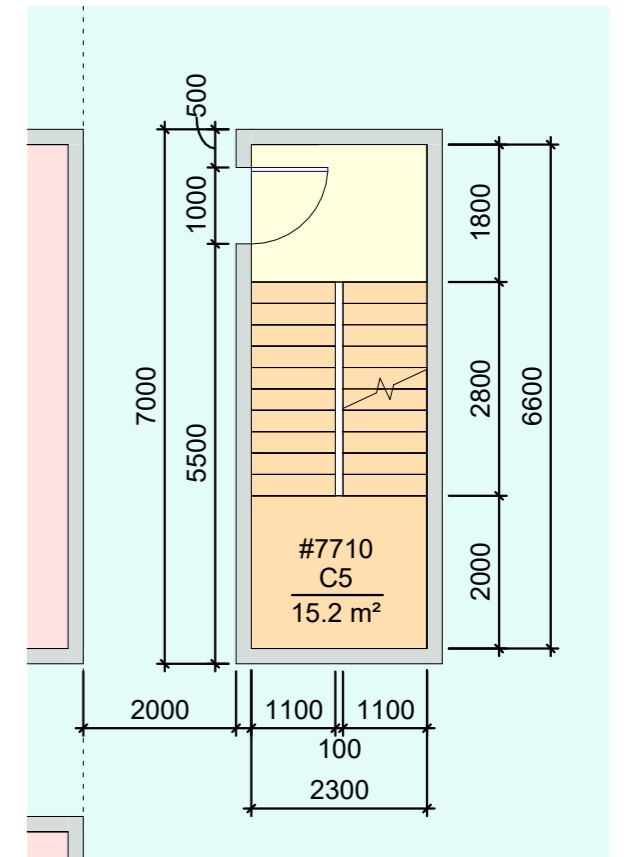

Name	Area
office-A	248149 m ²
office-B	41353 m ²
technical	111323 m ²
corridor	14185 m ²
stairwell	5661 m ²
hall	4766 m ²
roof	3969 m ²
total	429406 m²

Room schedule_level 1		
Number	Name	Comments
#101	hall	
#102	hall	
#103	hall	
#104	hall	
#105	corridor	
#106	corridor	
#108	B1	
#109	A1	
#110	C1	
#111	technical	
#112	technical	
#114	technical	

Fragment 42.1

Fragment 42.2

Fragment 77.1

Fragment 77.2

Fragment 77.3

Fragment 82.2

Fragment 83.1

Fragment 83.2