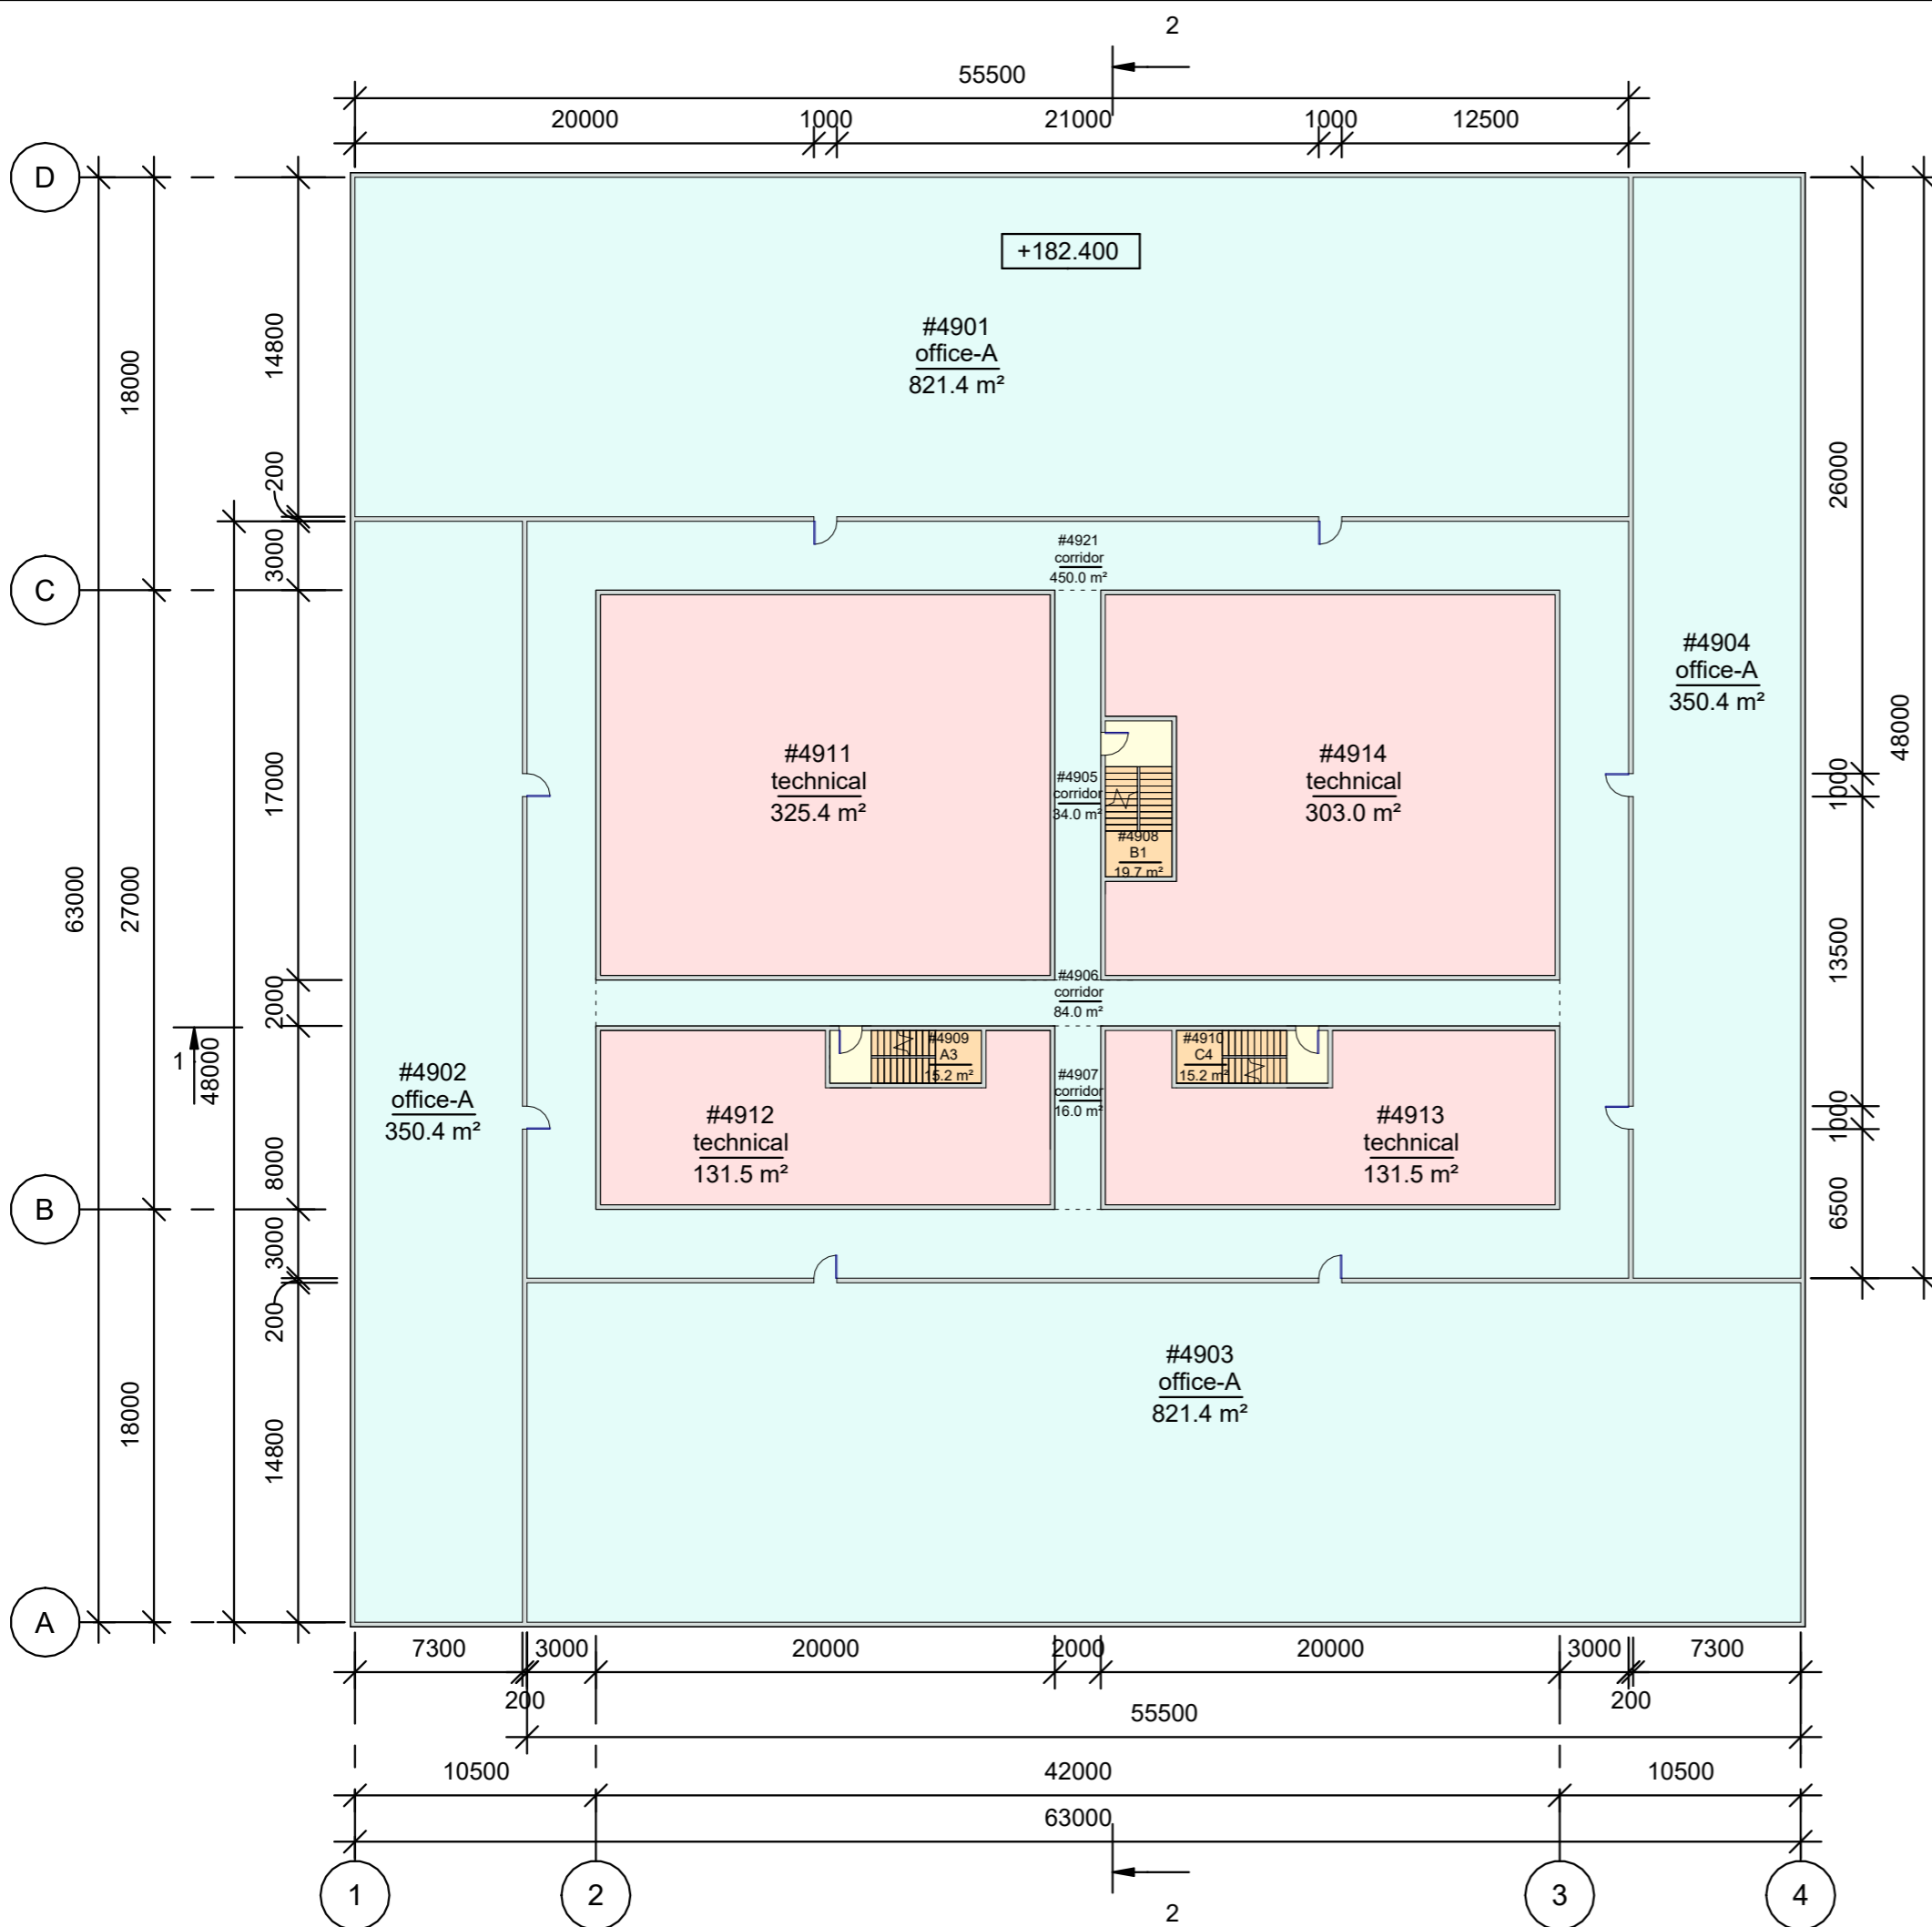

Room schedule_level 49		
Number	Name	Comments
#4901	office-A	
#4902	office-A	
#4903	office-A	
#4904	office-A	
#4905	corridor	
#4906	corridor	
#4907	corridor	
#4908	B1	
#4909	A3	
#4910	C4	
#4911	technical	
#4912	technical	
#4913	technical	
#4914	technical	
#4921	corridor