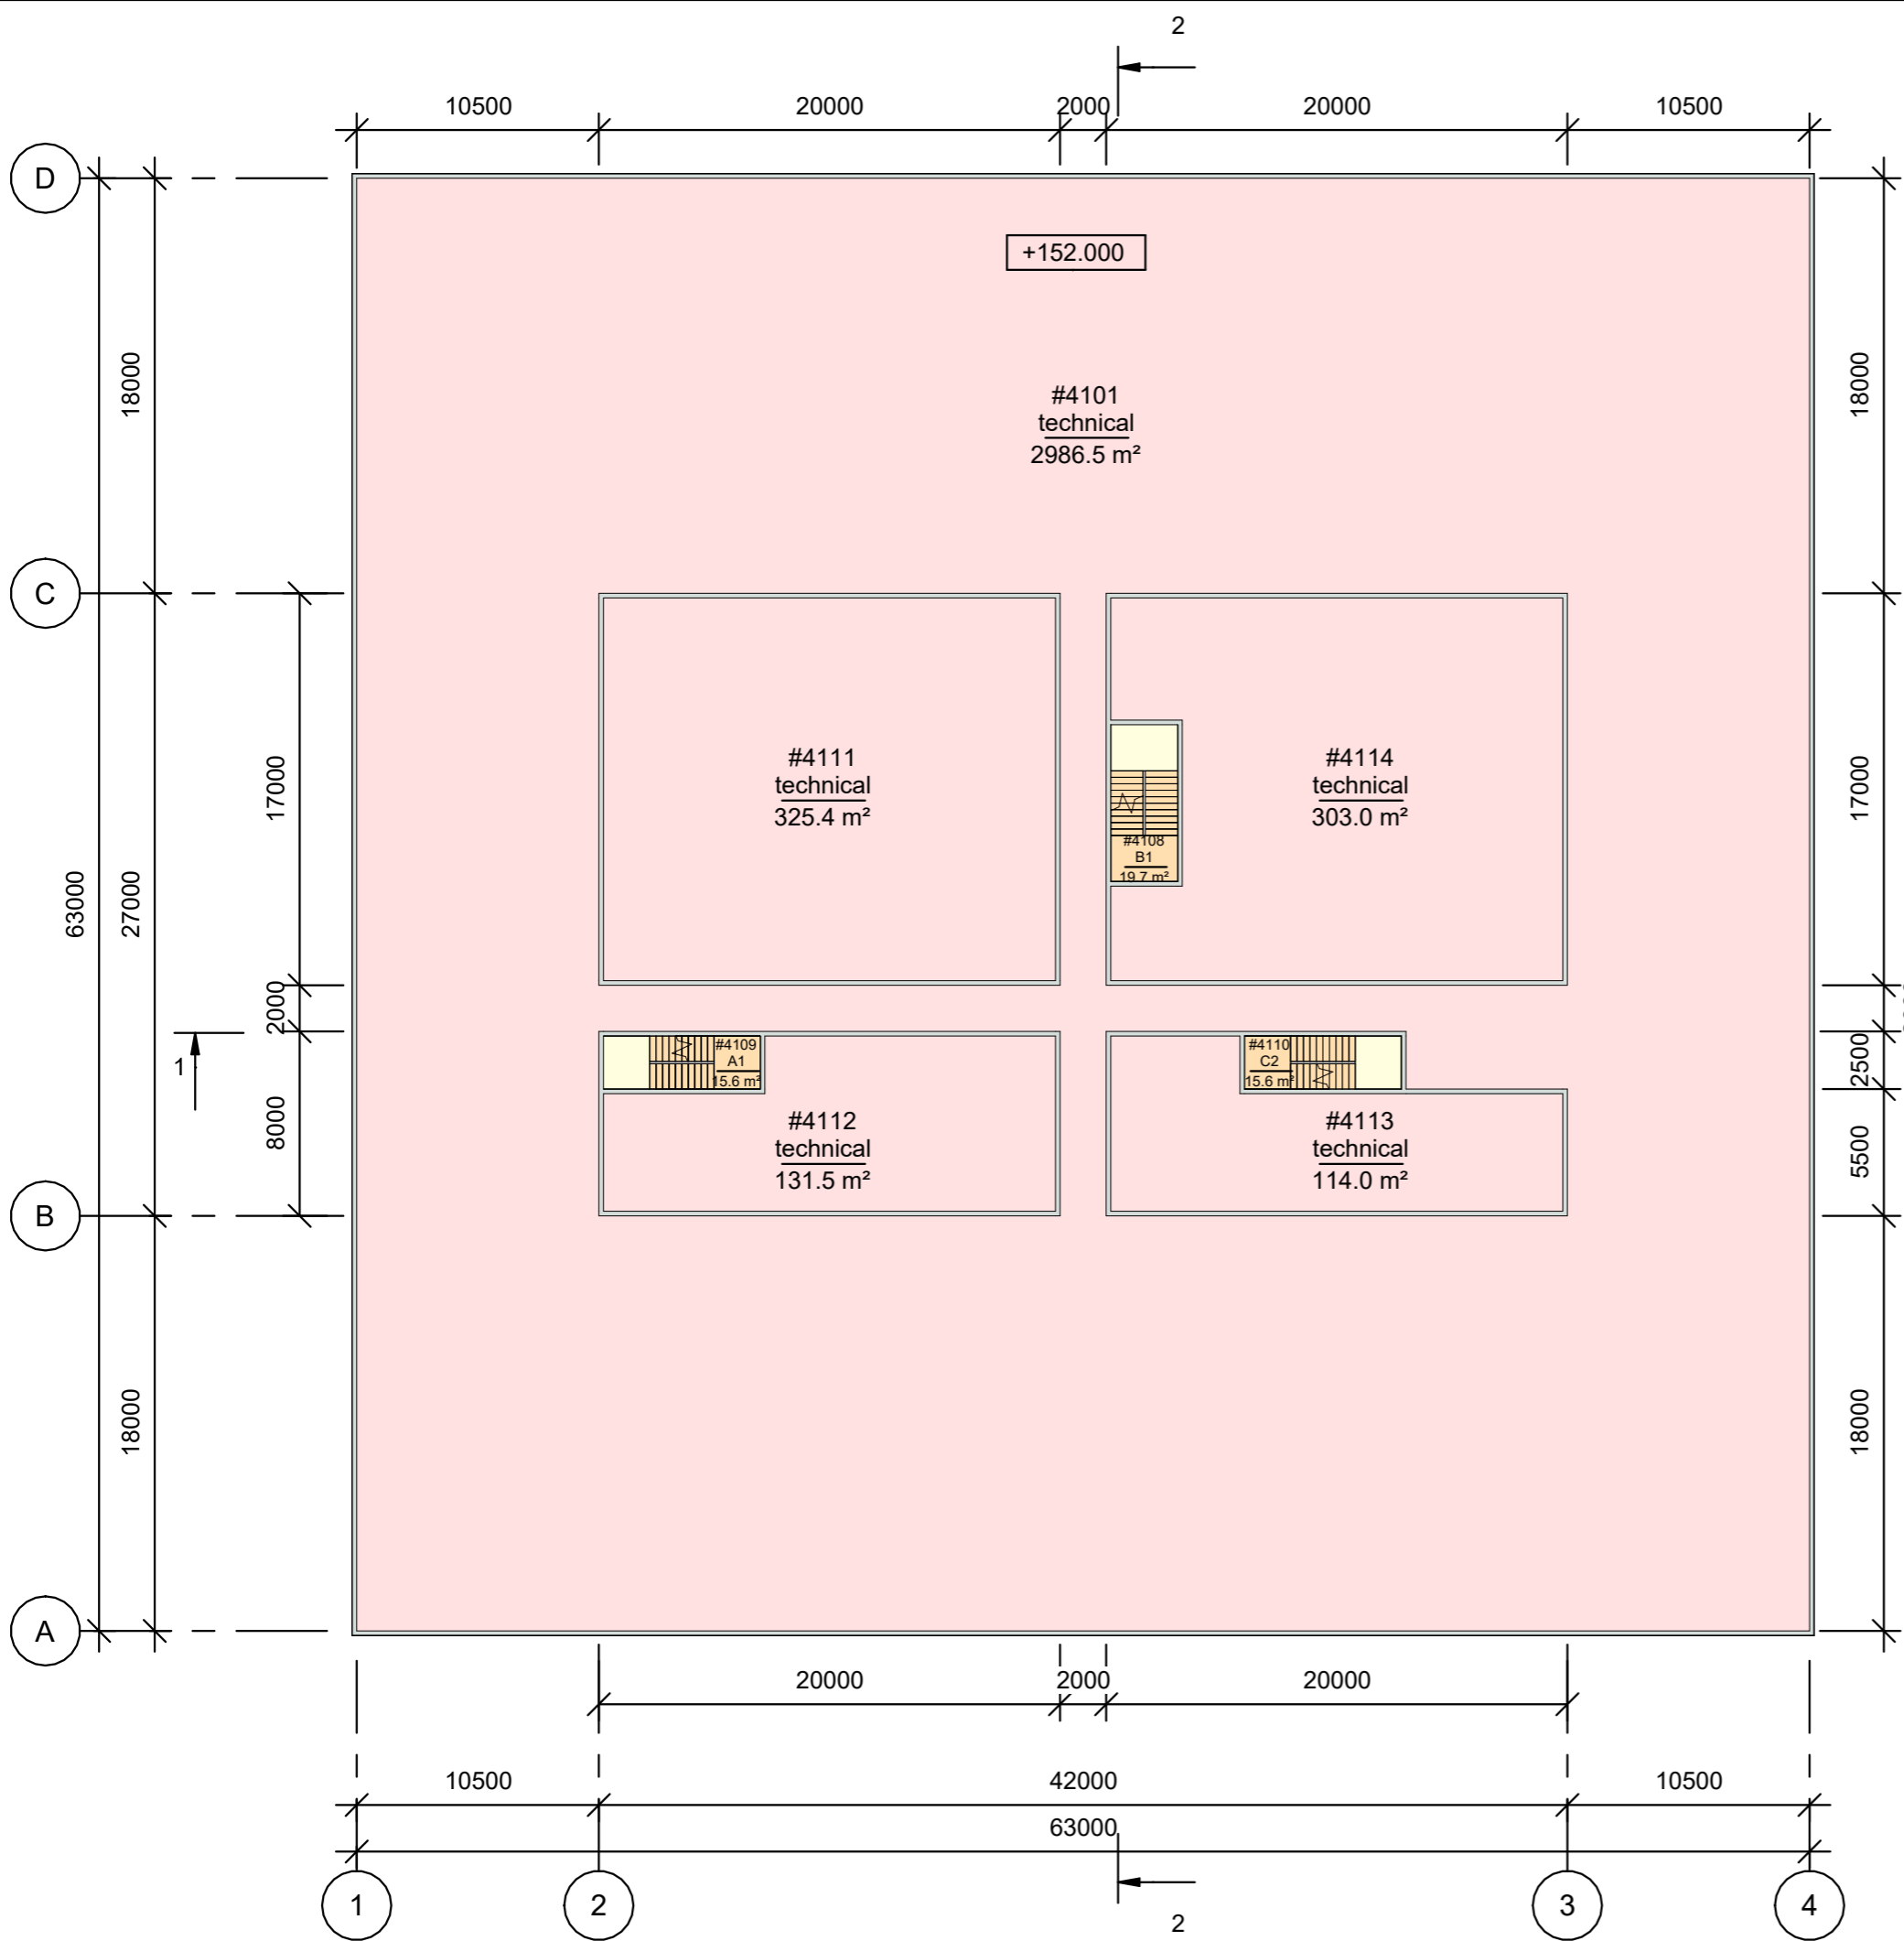

Room schedule_level 41		
Number	Name	Comments
#4101	technical	
#4108	B1	
#4109	A1	
#4110	C2	
#4111	technical	
#4112	technical	
#4113	technical	
#4114	technical