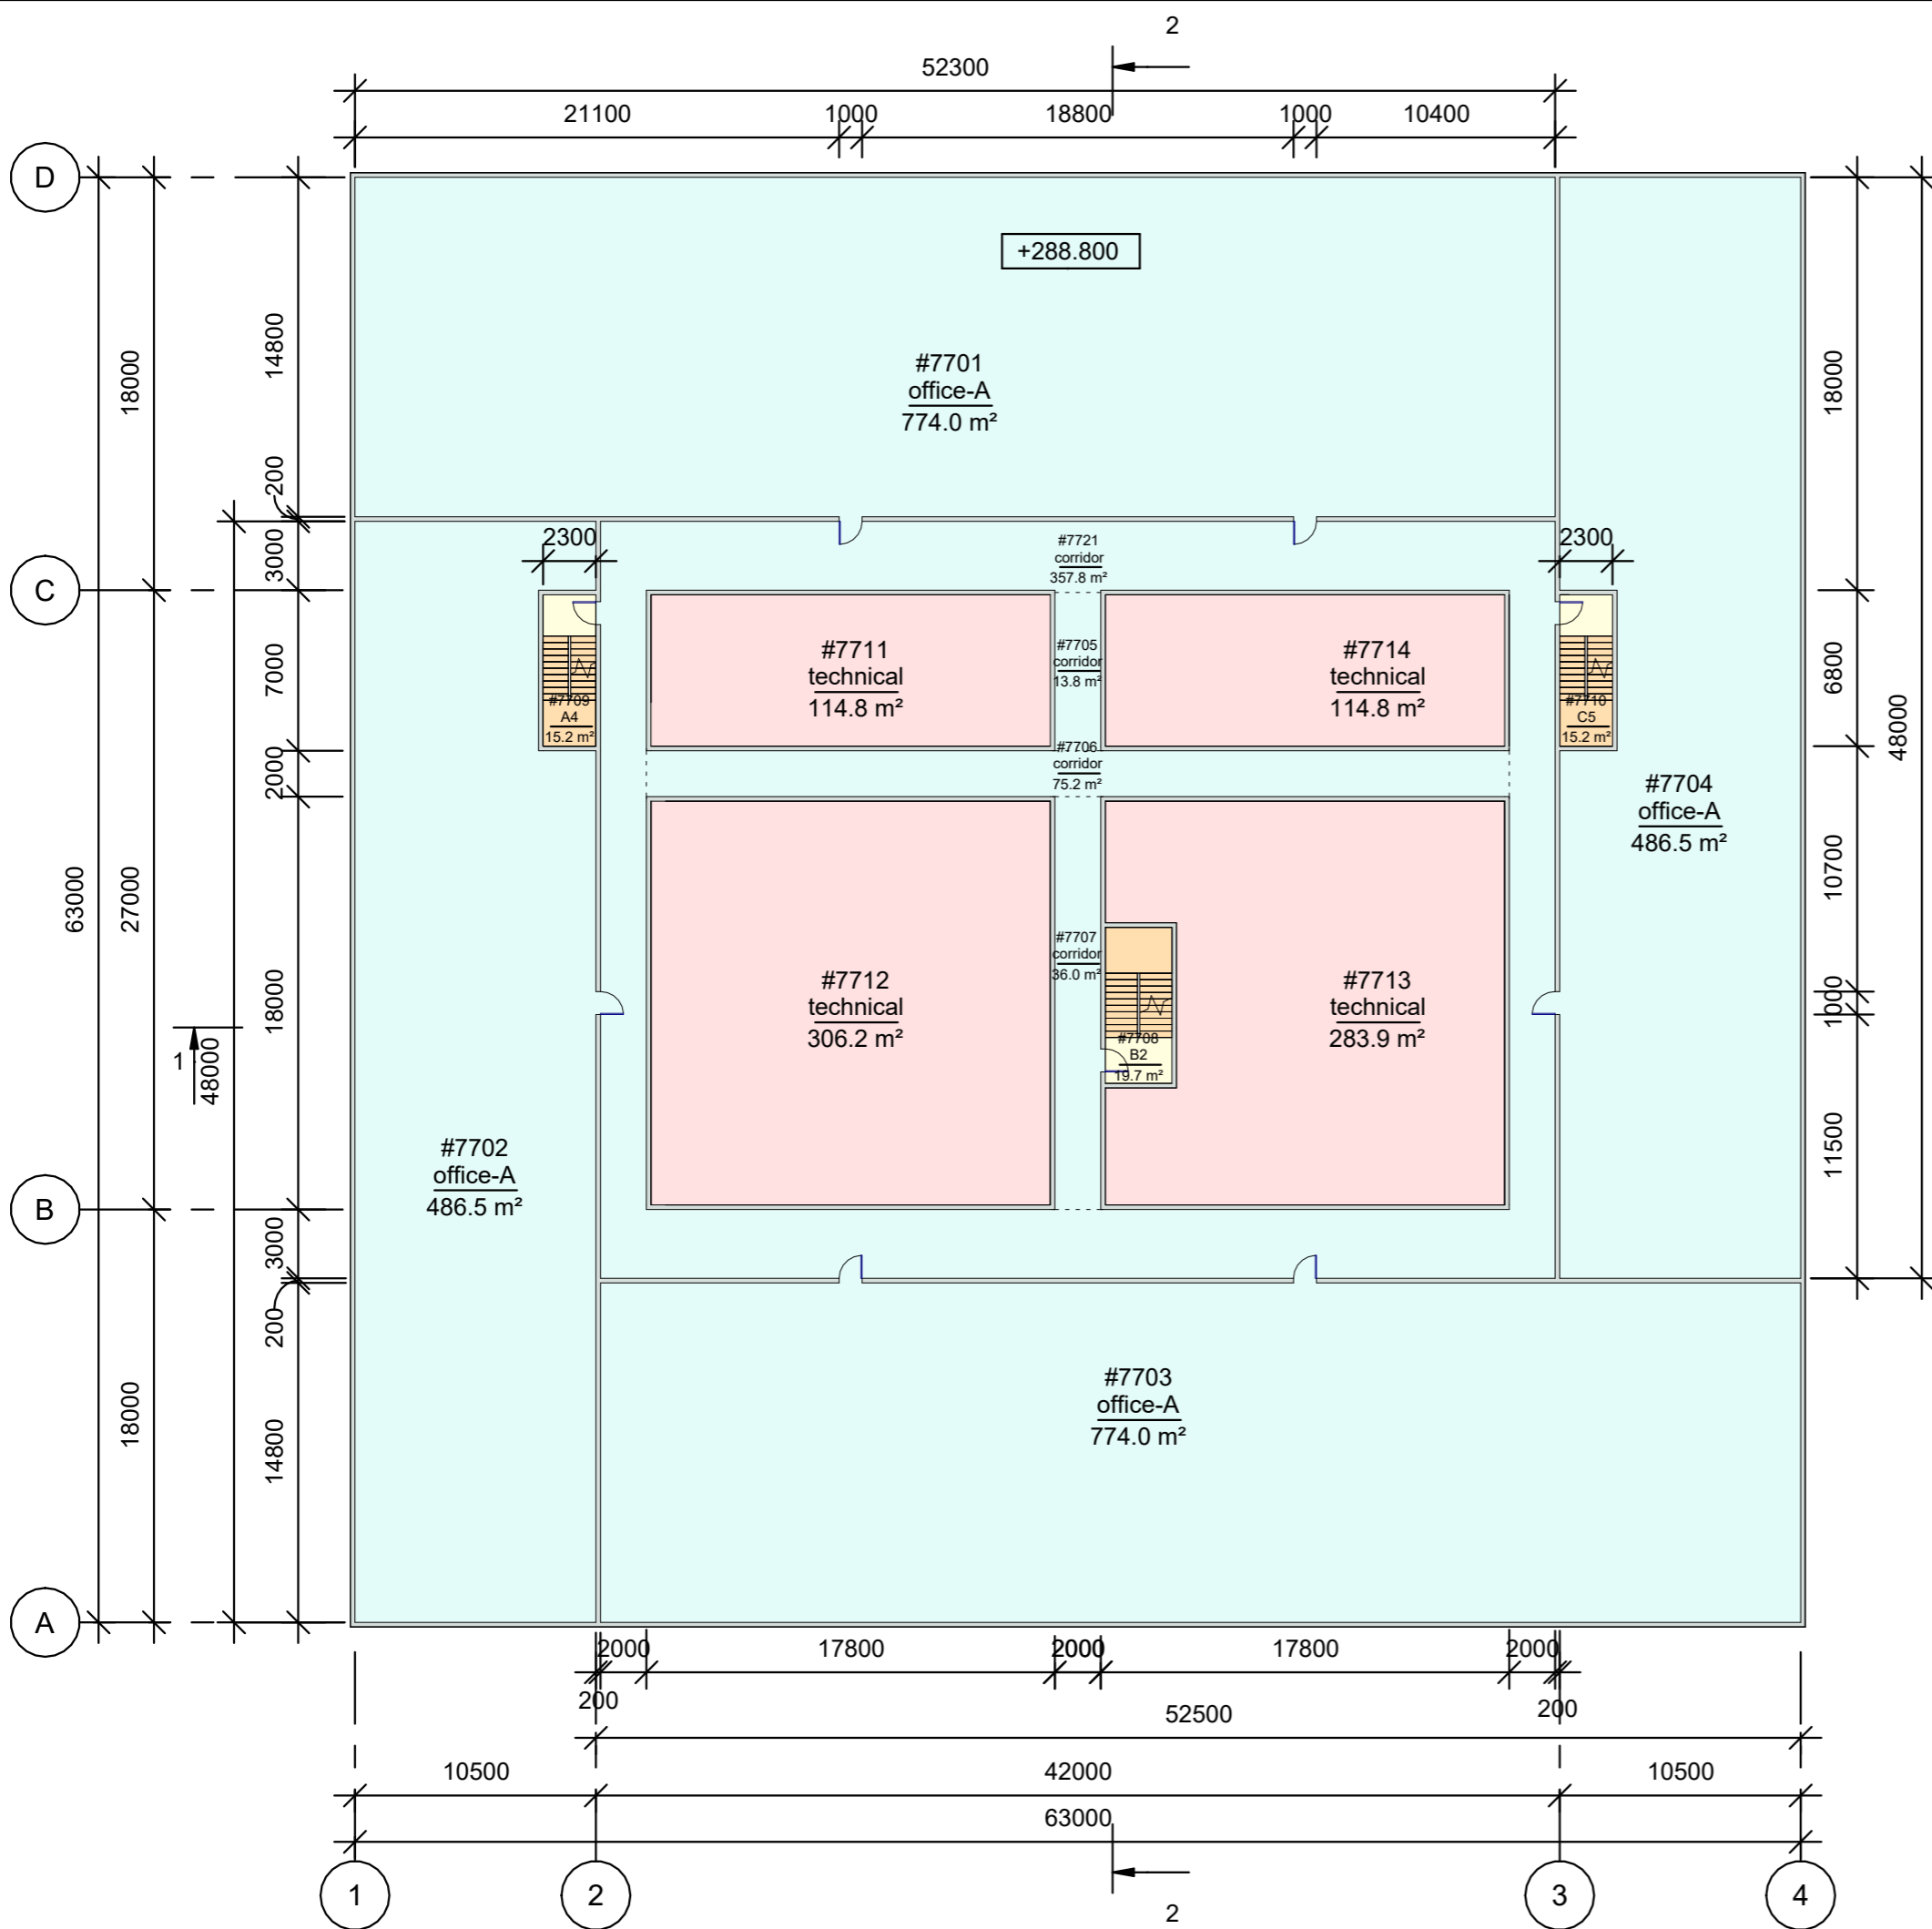

Room schedule_level 77		
Number	Name	Comments
#7701	office-A	
#7702	office-A	
#7703	office-A	
#7704	office-A	
#7705	corridor	
#7706	corridor	
#7707	corridor	
#7708	B2	
#7709	A4	
#7710	C5	
#7711	technical	
#7712	technical	
#7713	technical	
#7714	technical	
#7721	corridor