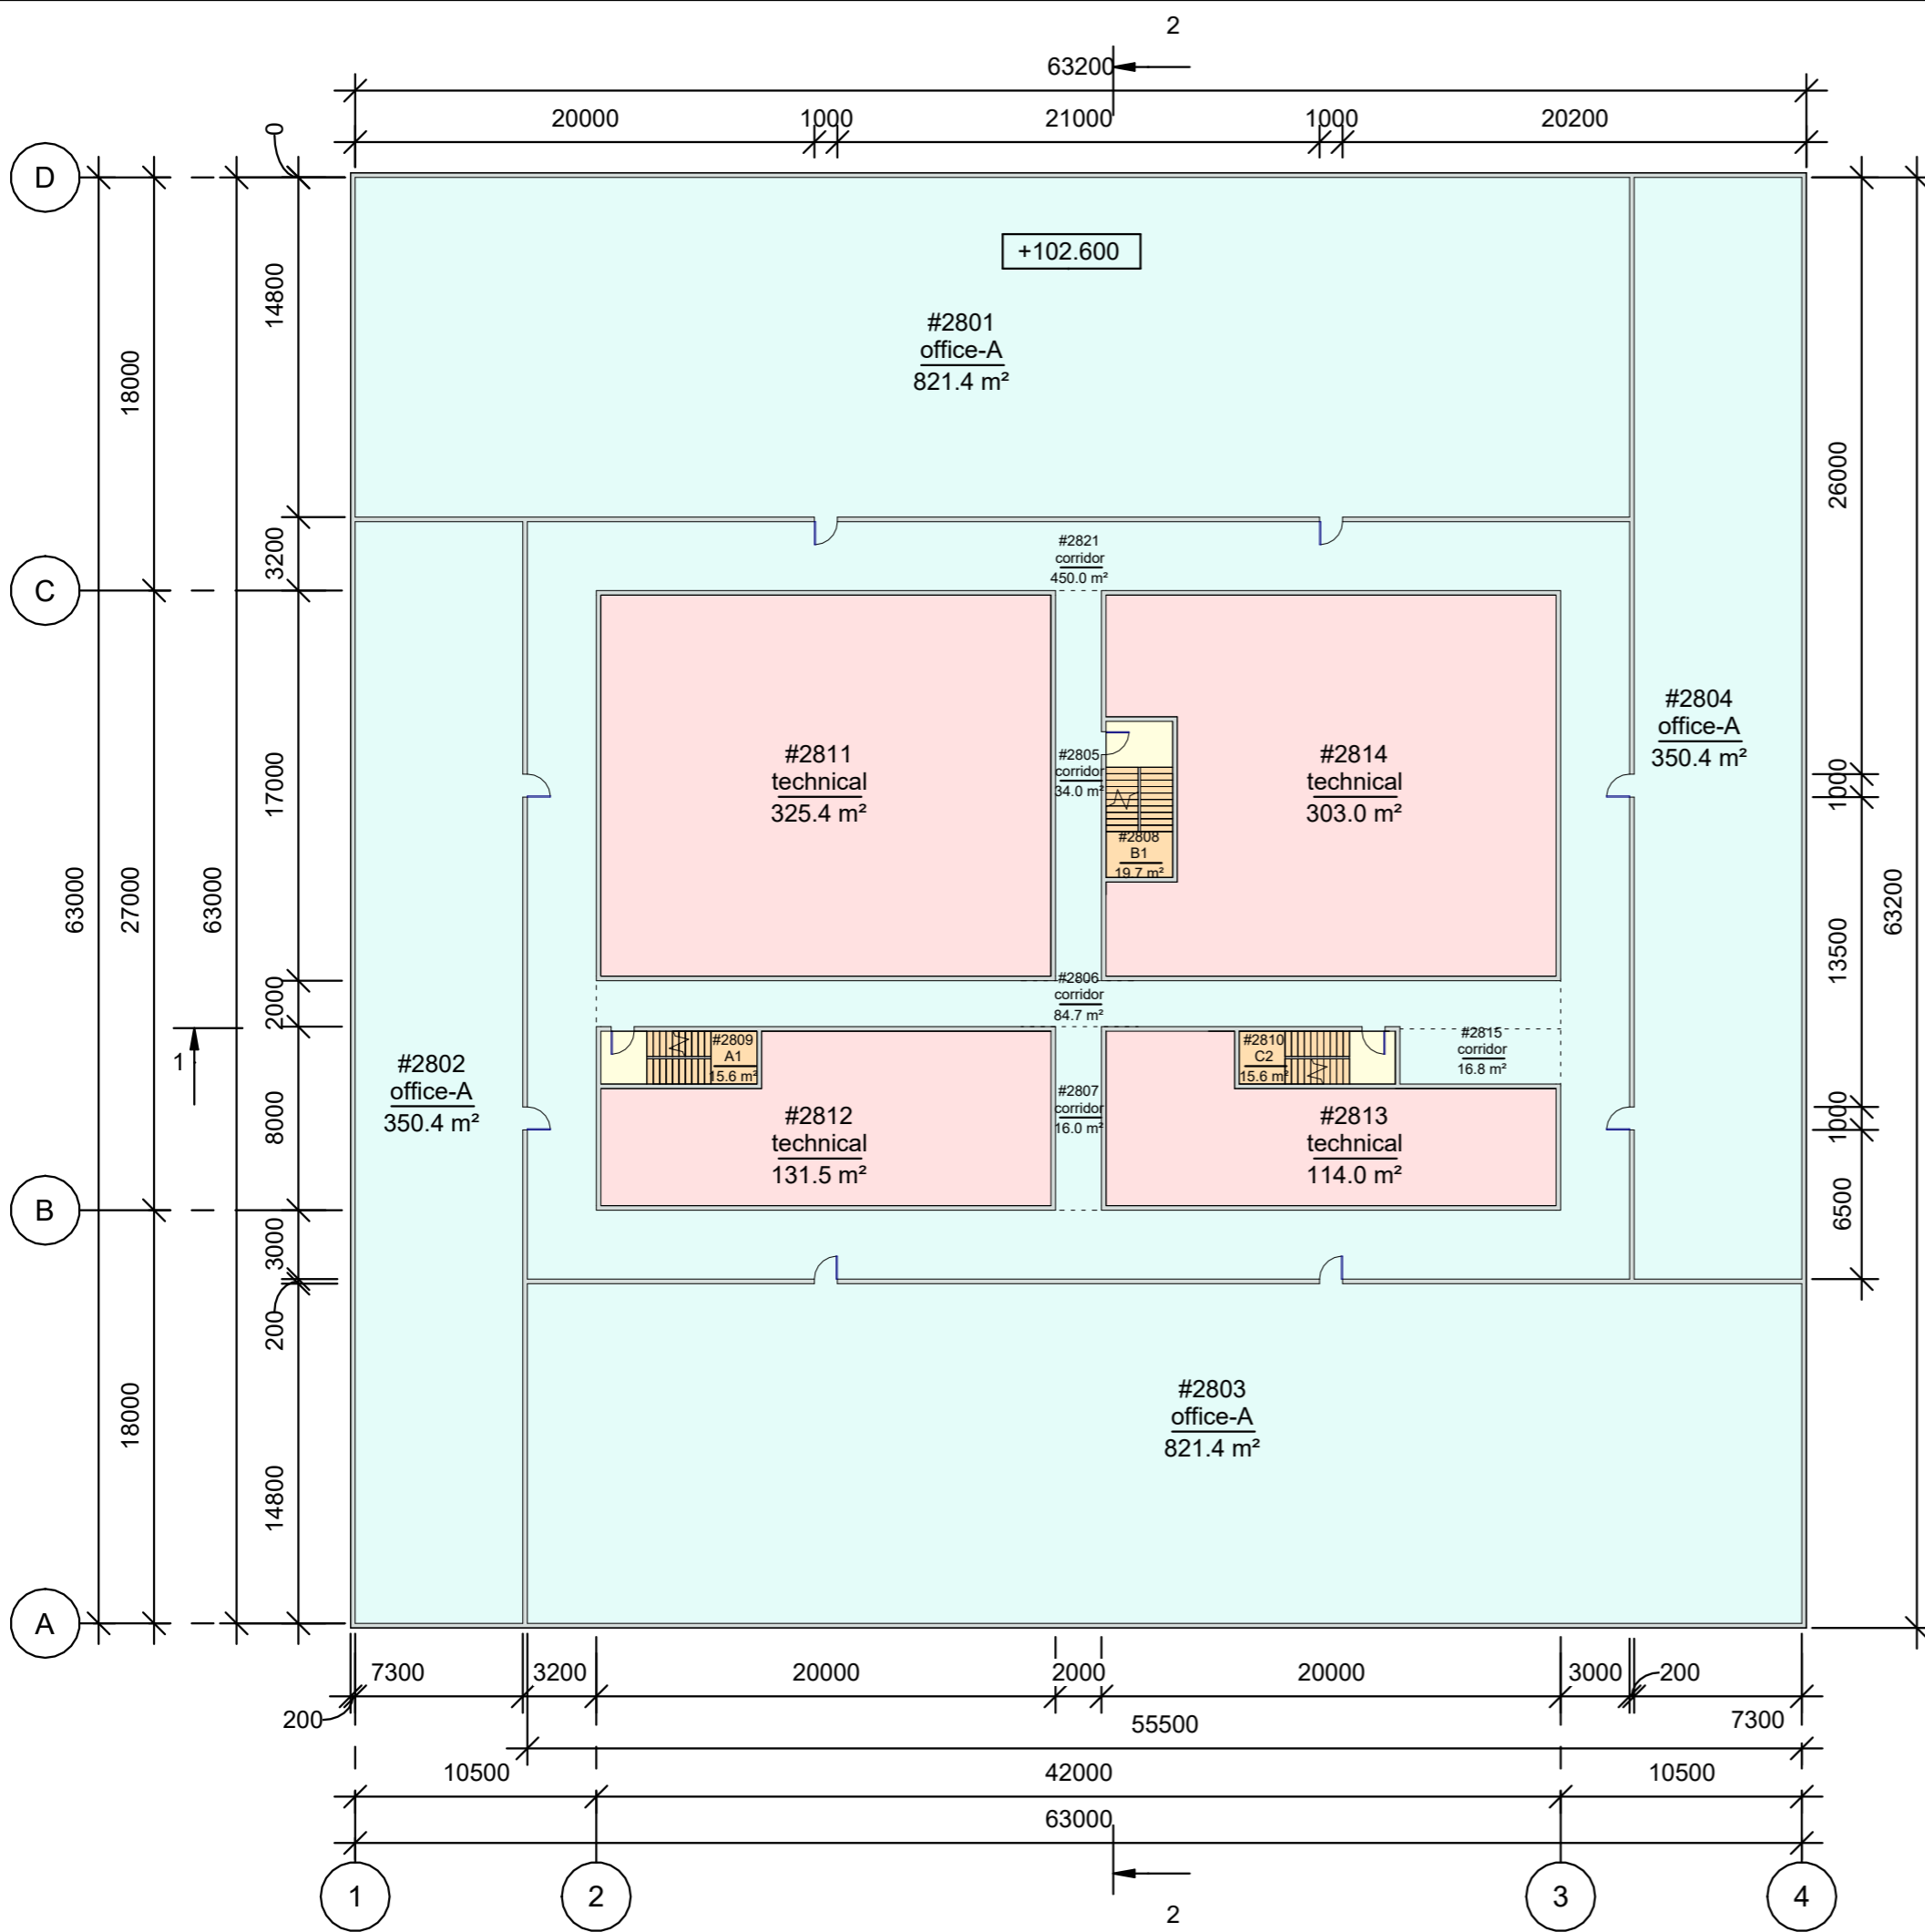

Room schedule_level 28		
Number	Name	Comments
#2801	office-A	
#2802	office-A	
#2803	office-A	
#2804	office-A	
#2805	corridor	
#2806	corridor	
#2807	corridor	
#2808	B1	
#2809	A1	
#2810	C2	
#2811	technical	
#2812	technical	
#2813	technical	
#2814	technical	
#2815	corridor	
#2821	corridor