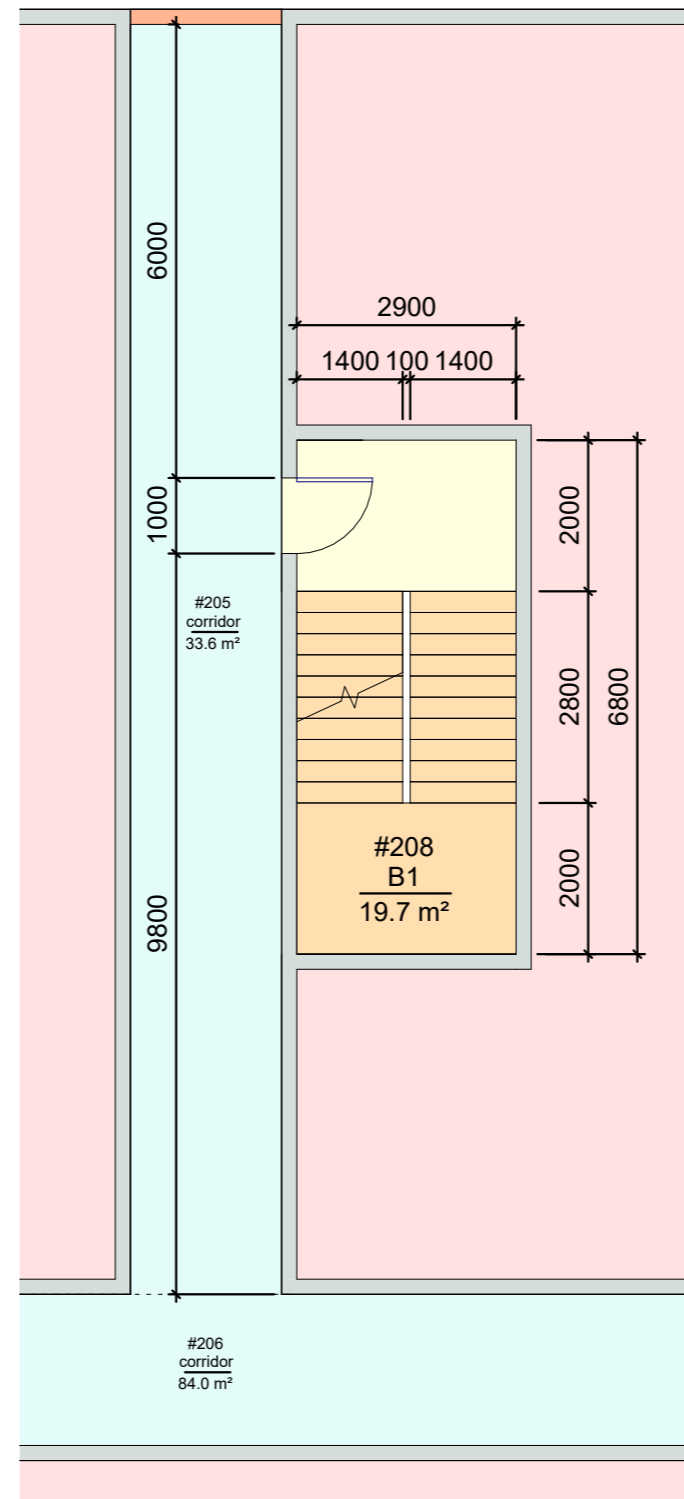

Fragment 2.2