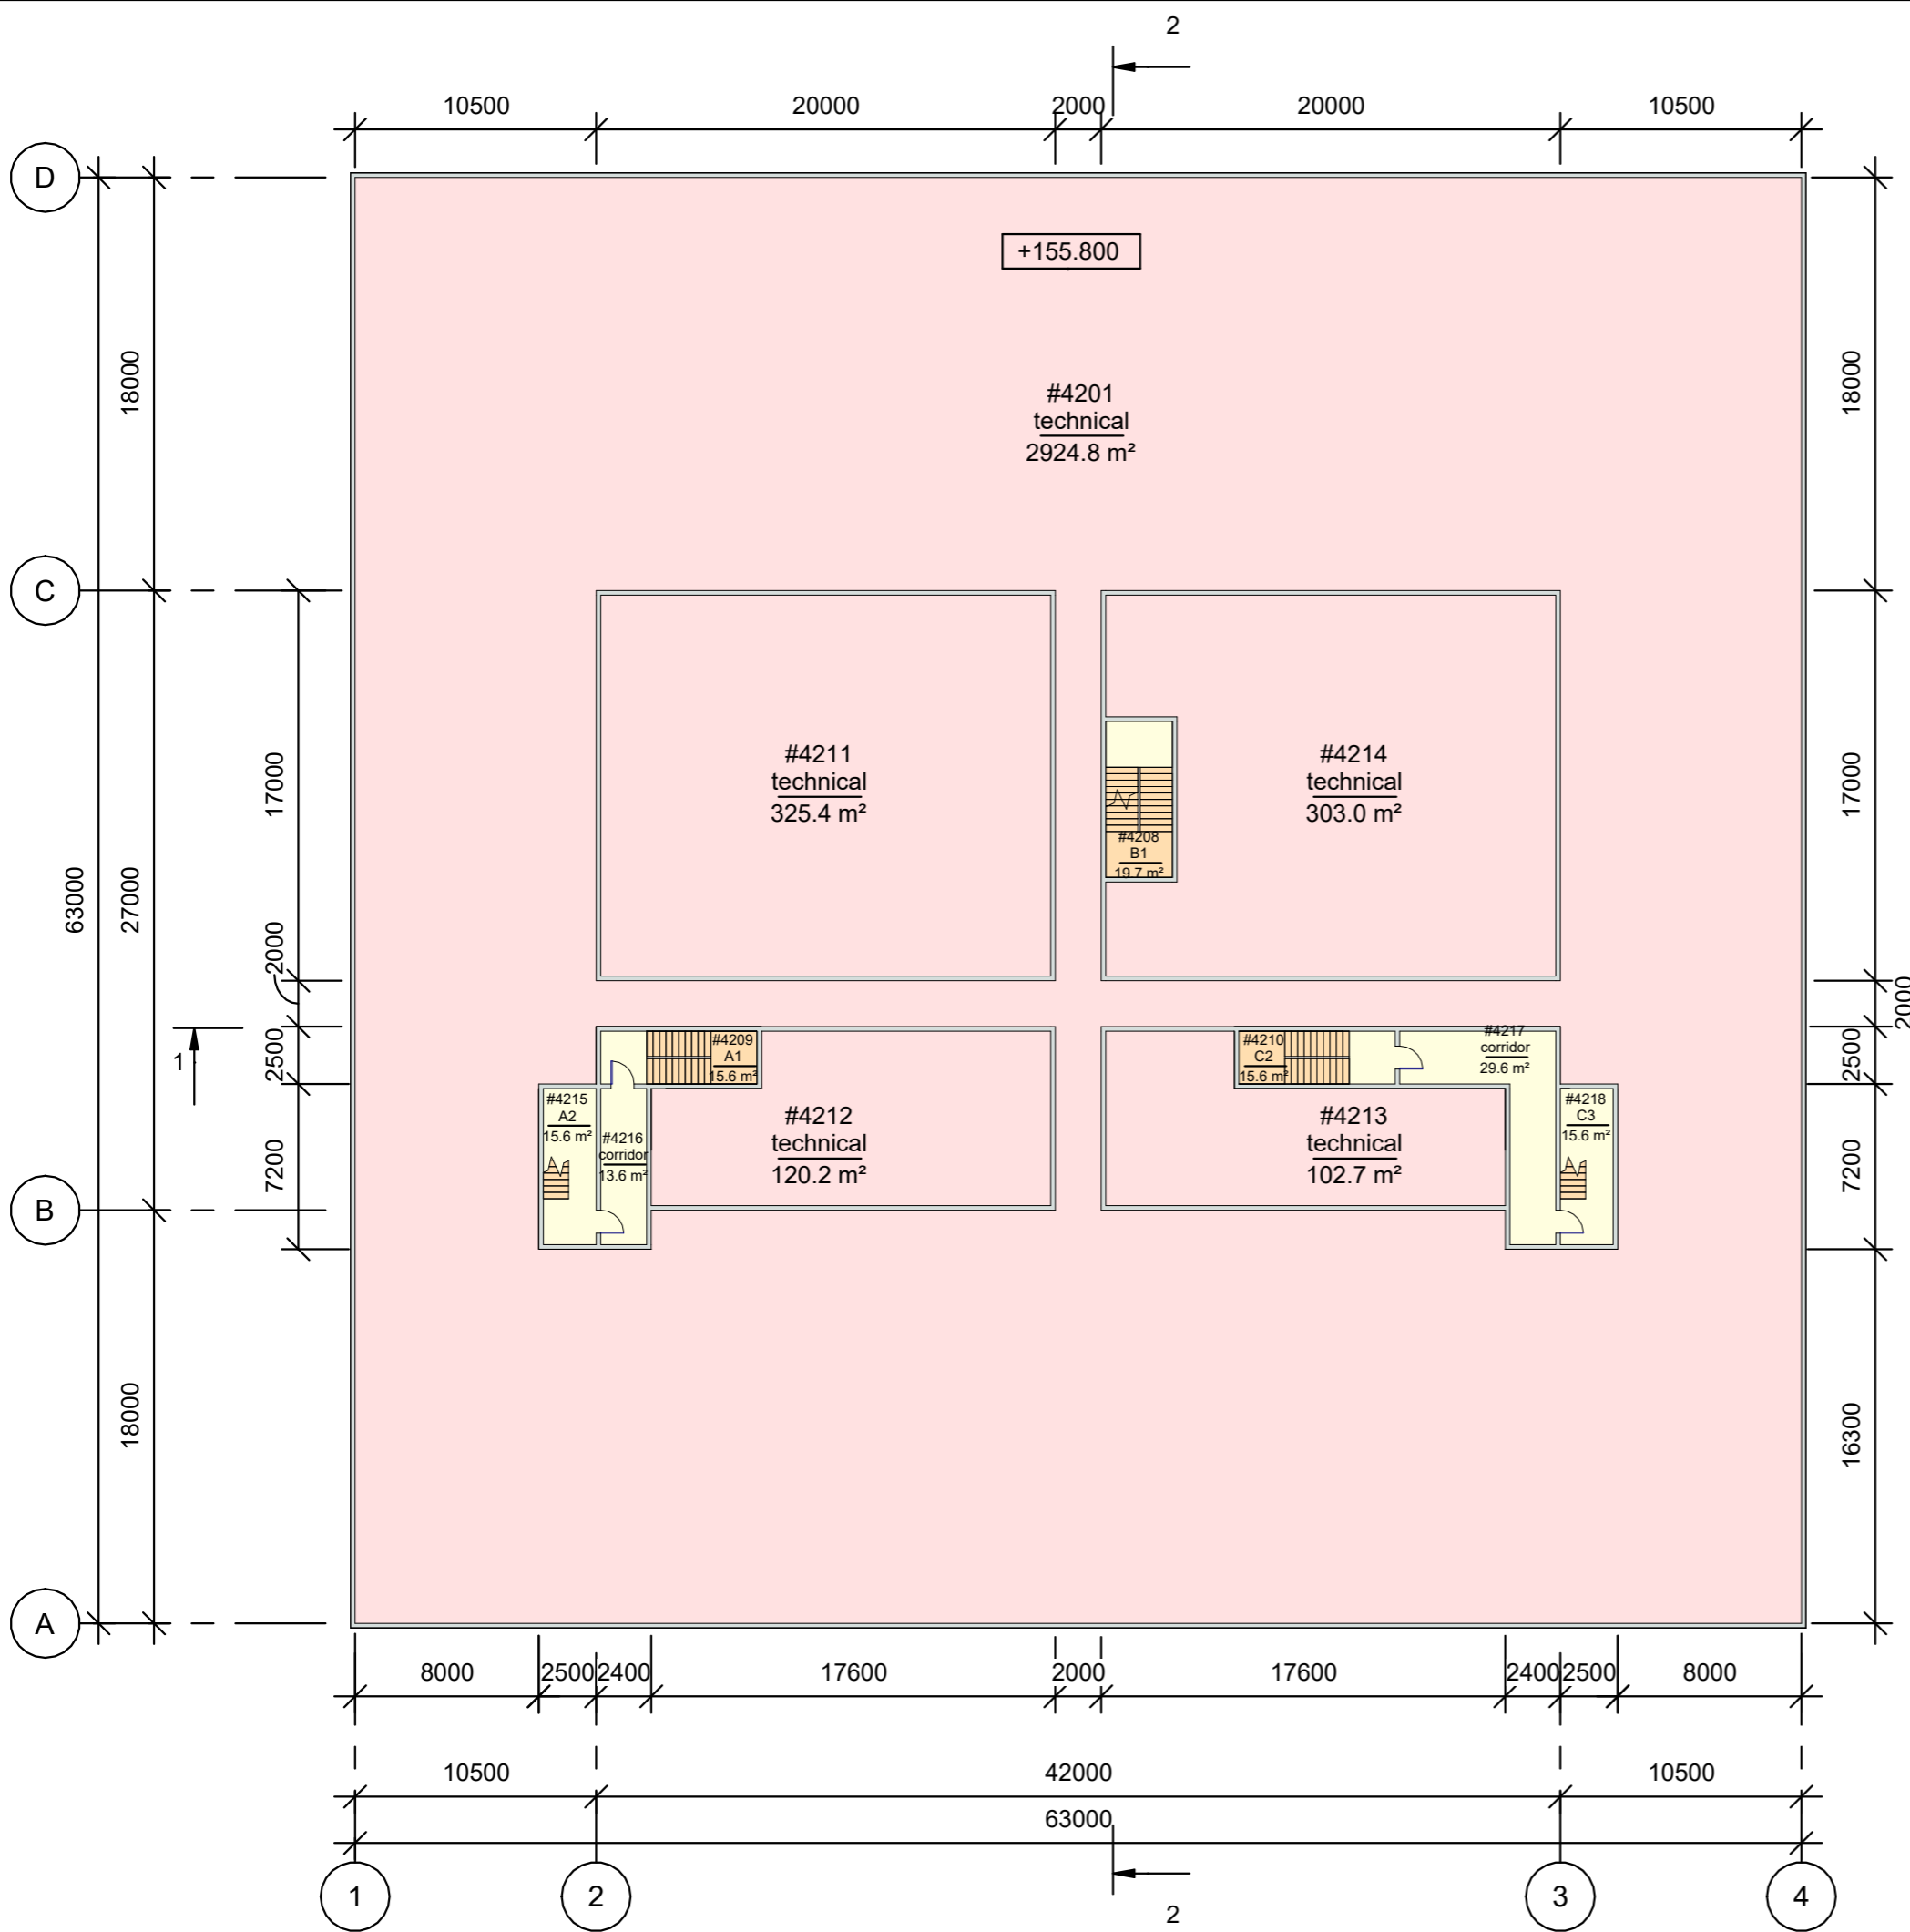

Room schedule_level 42		
Number	Name	Comments
#4201	technical	
#4208	B1	
#4209	A1	
#4210	C2	
#4211	technical	
#4212	technical	
#4213	technical	
#4214	technical	
#4215	A2	
#4216	corridor	
#4217	corridor	
#4218	C3