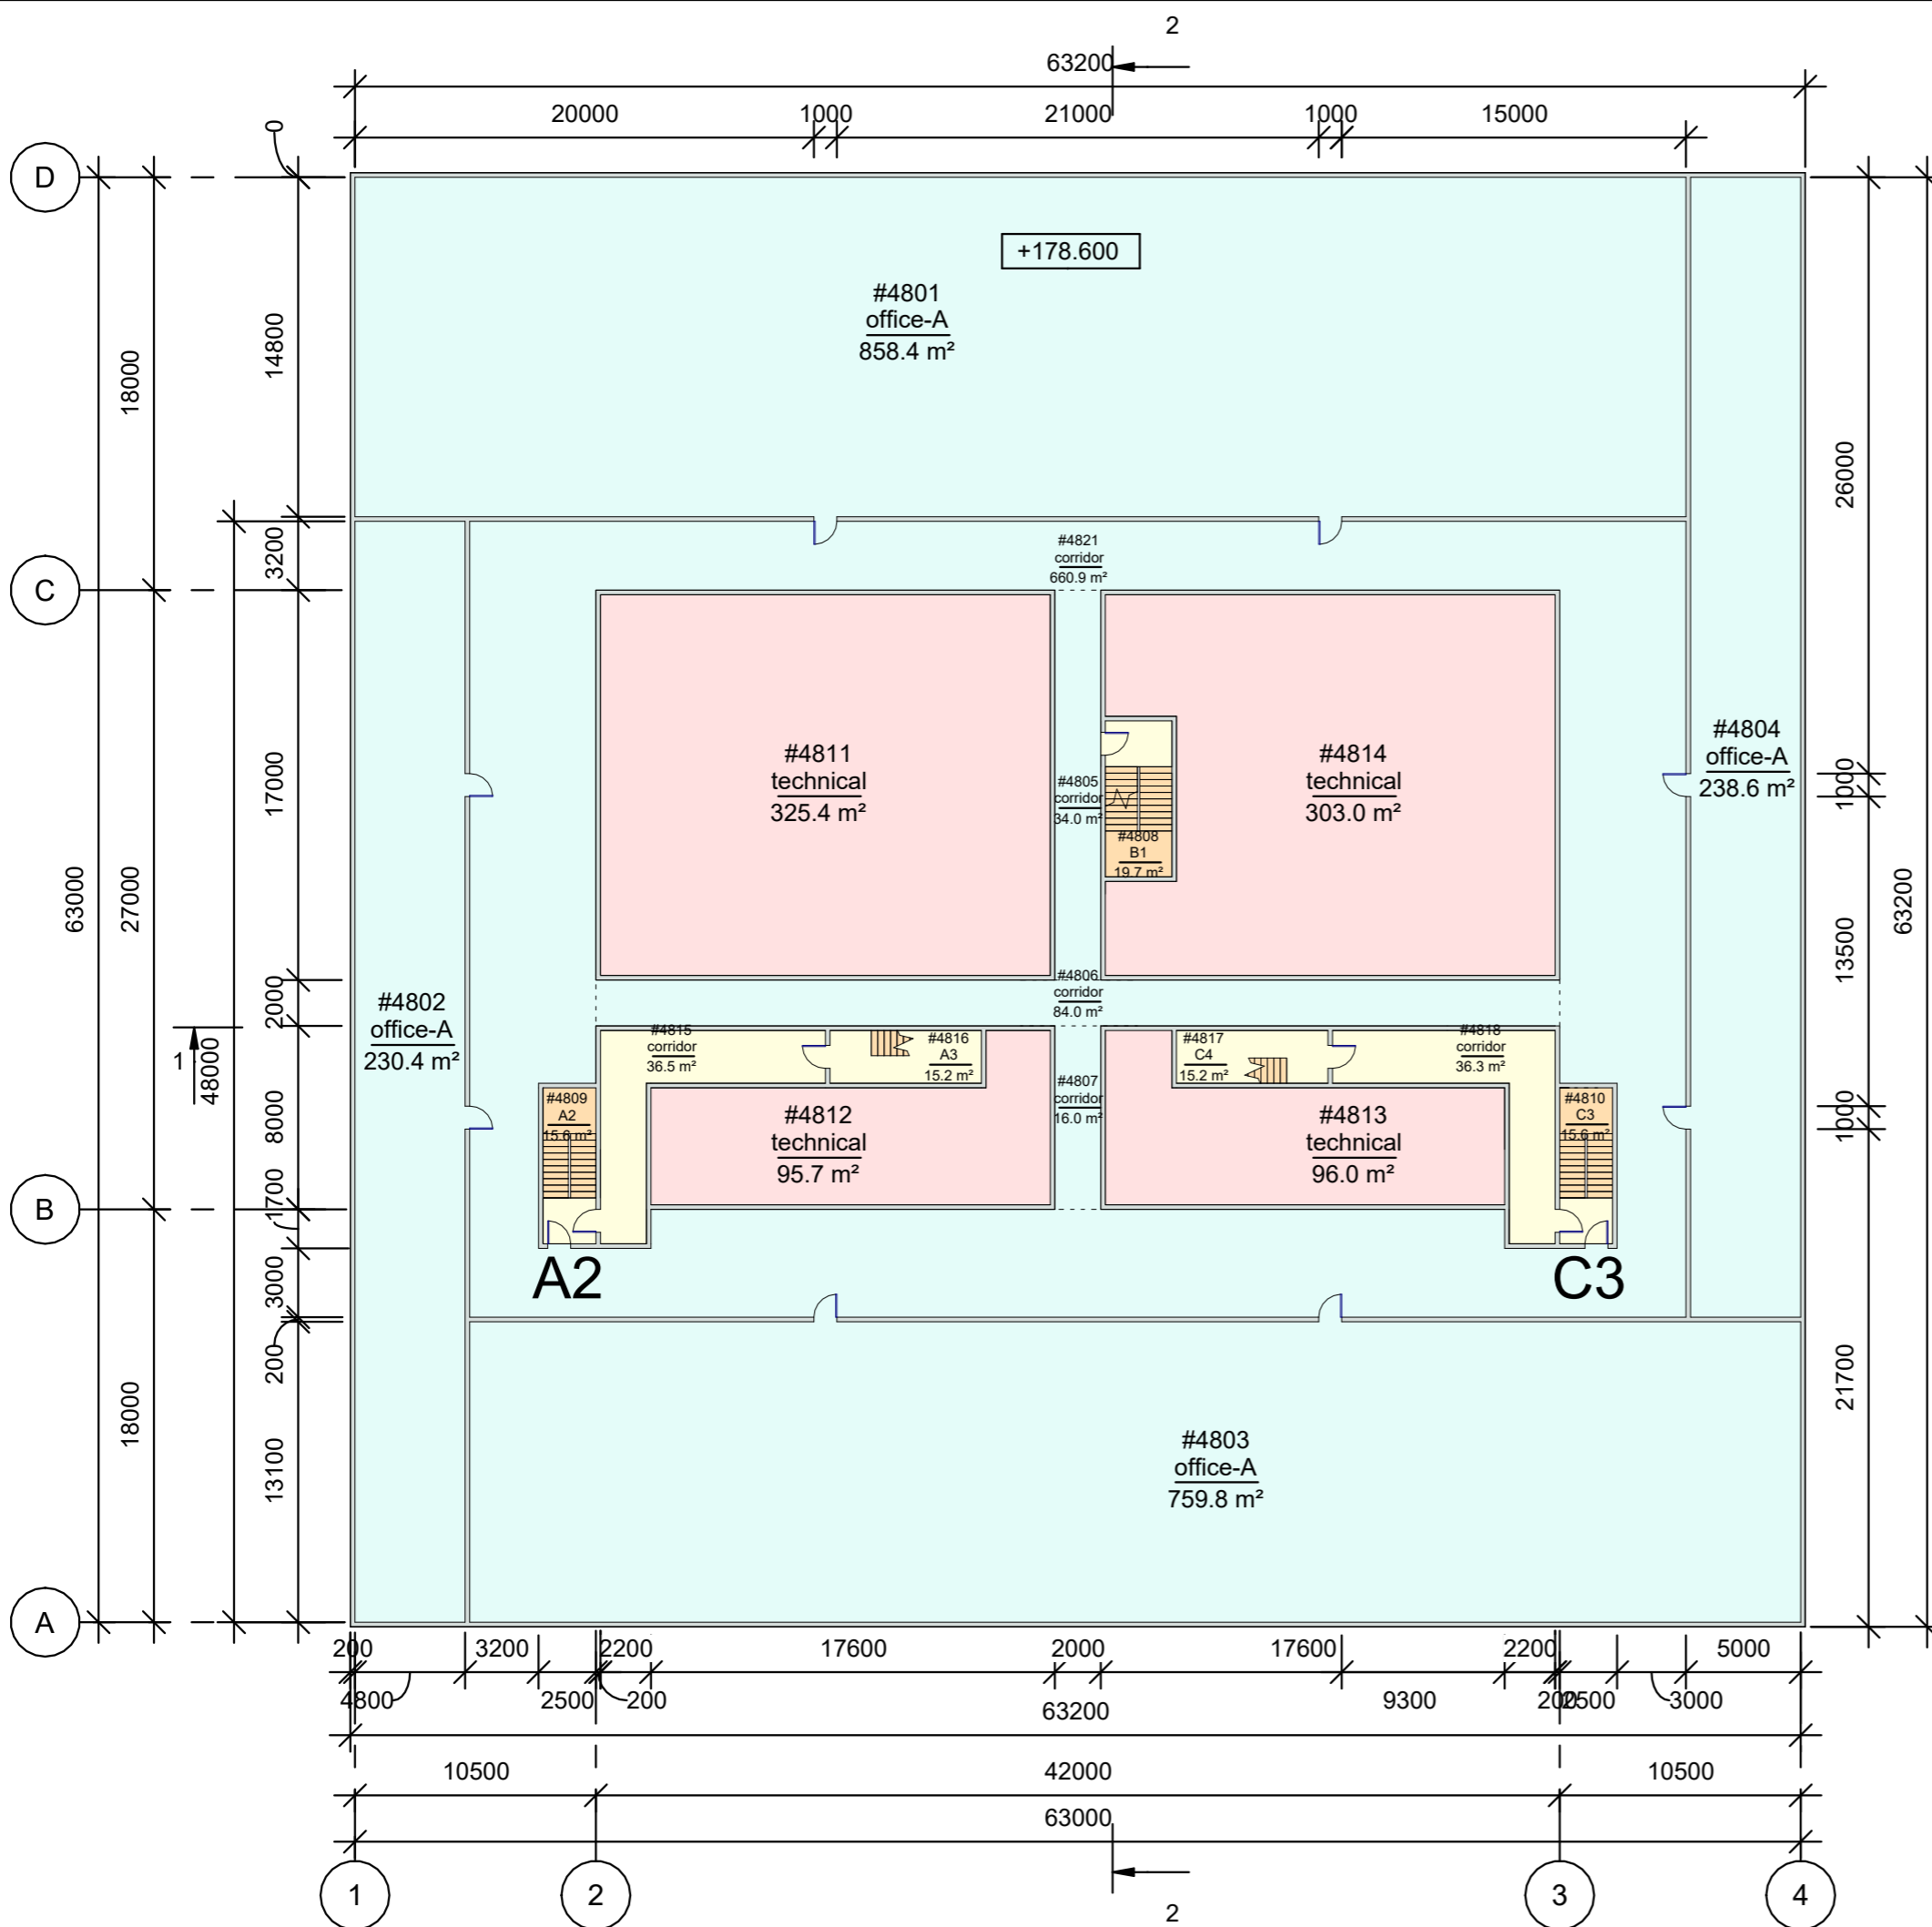

Room schedule_level 48		
Number	Name	Comments
#4801	office-A	
#4802	office-A	
#4803	office-A	
#4804	office-A	
#4805	corridor	
#4806	corridor	
#4807	corridor	
#4808	B1	
#4809	A2	
#4810	C3	
#4811	technical	
#4812	technical	
#4813	technical	
#4814	technical	
#4815	corridor	
#4816	A3	
#4817	C4	
#4818	corridor	
#4821	corridor