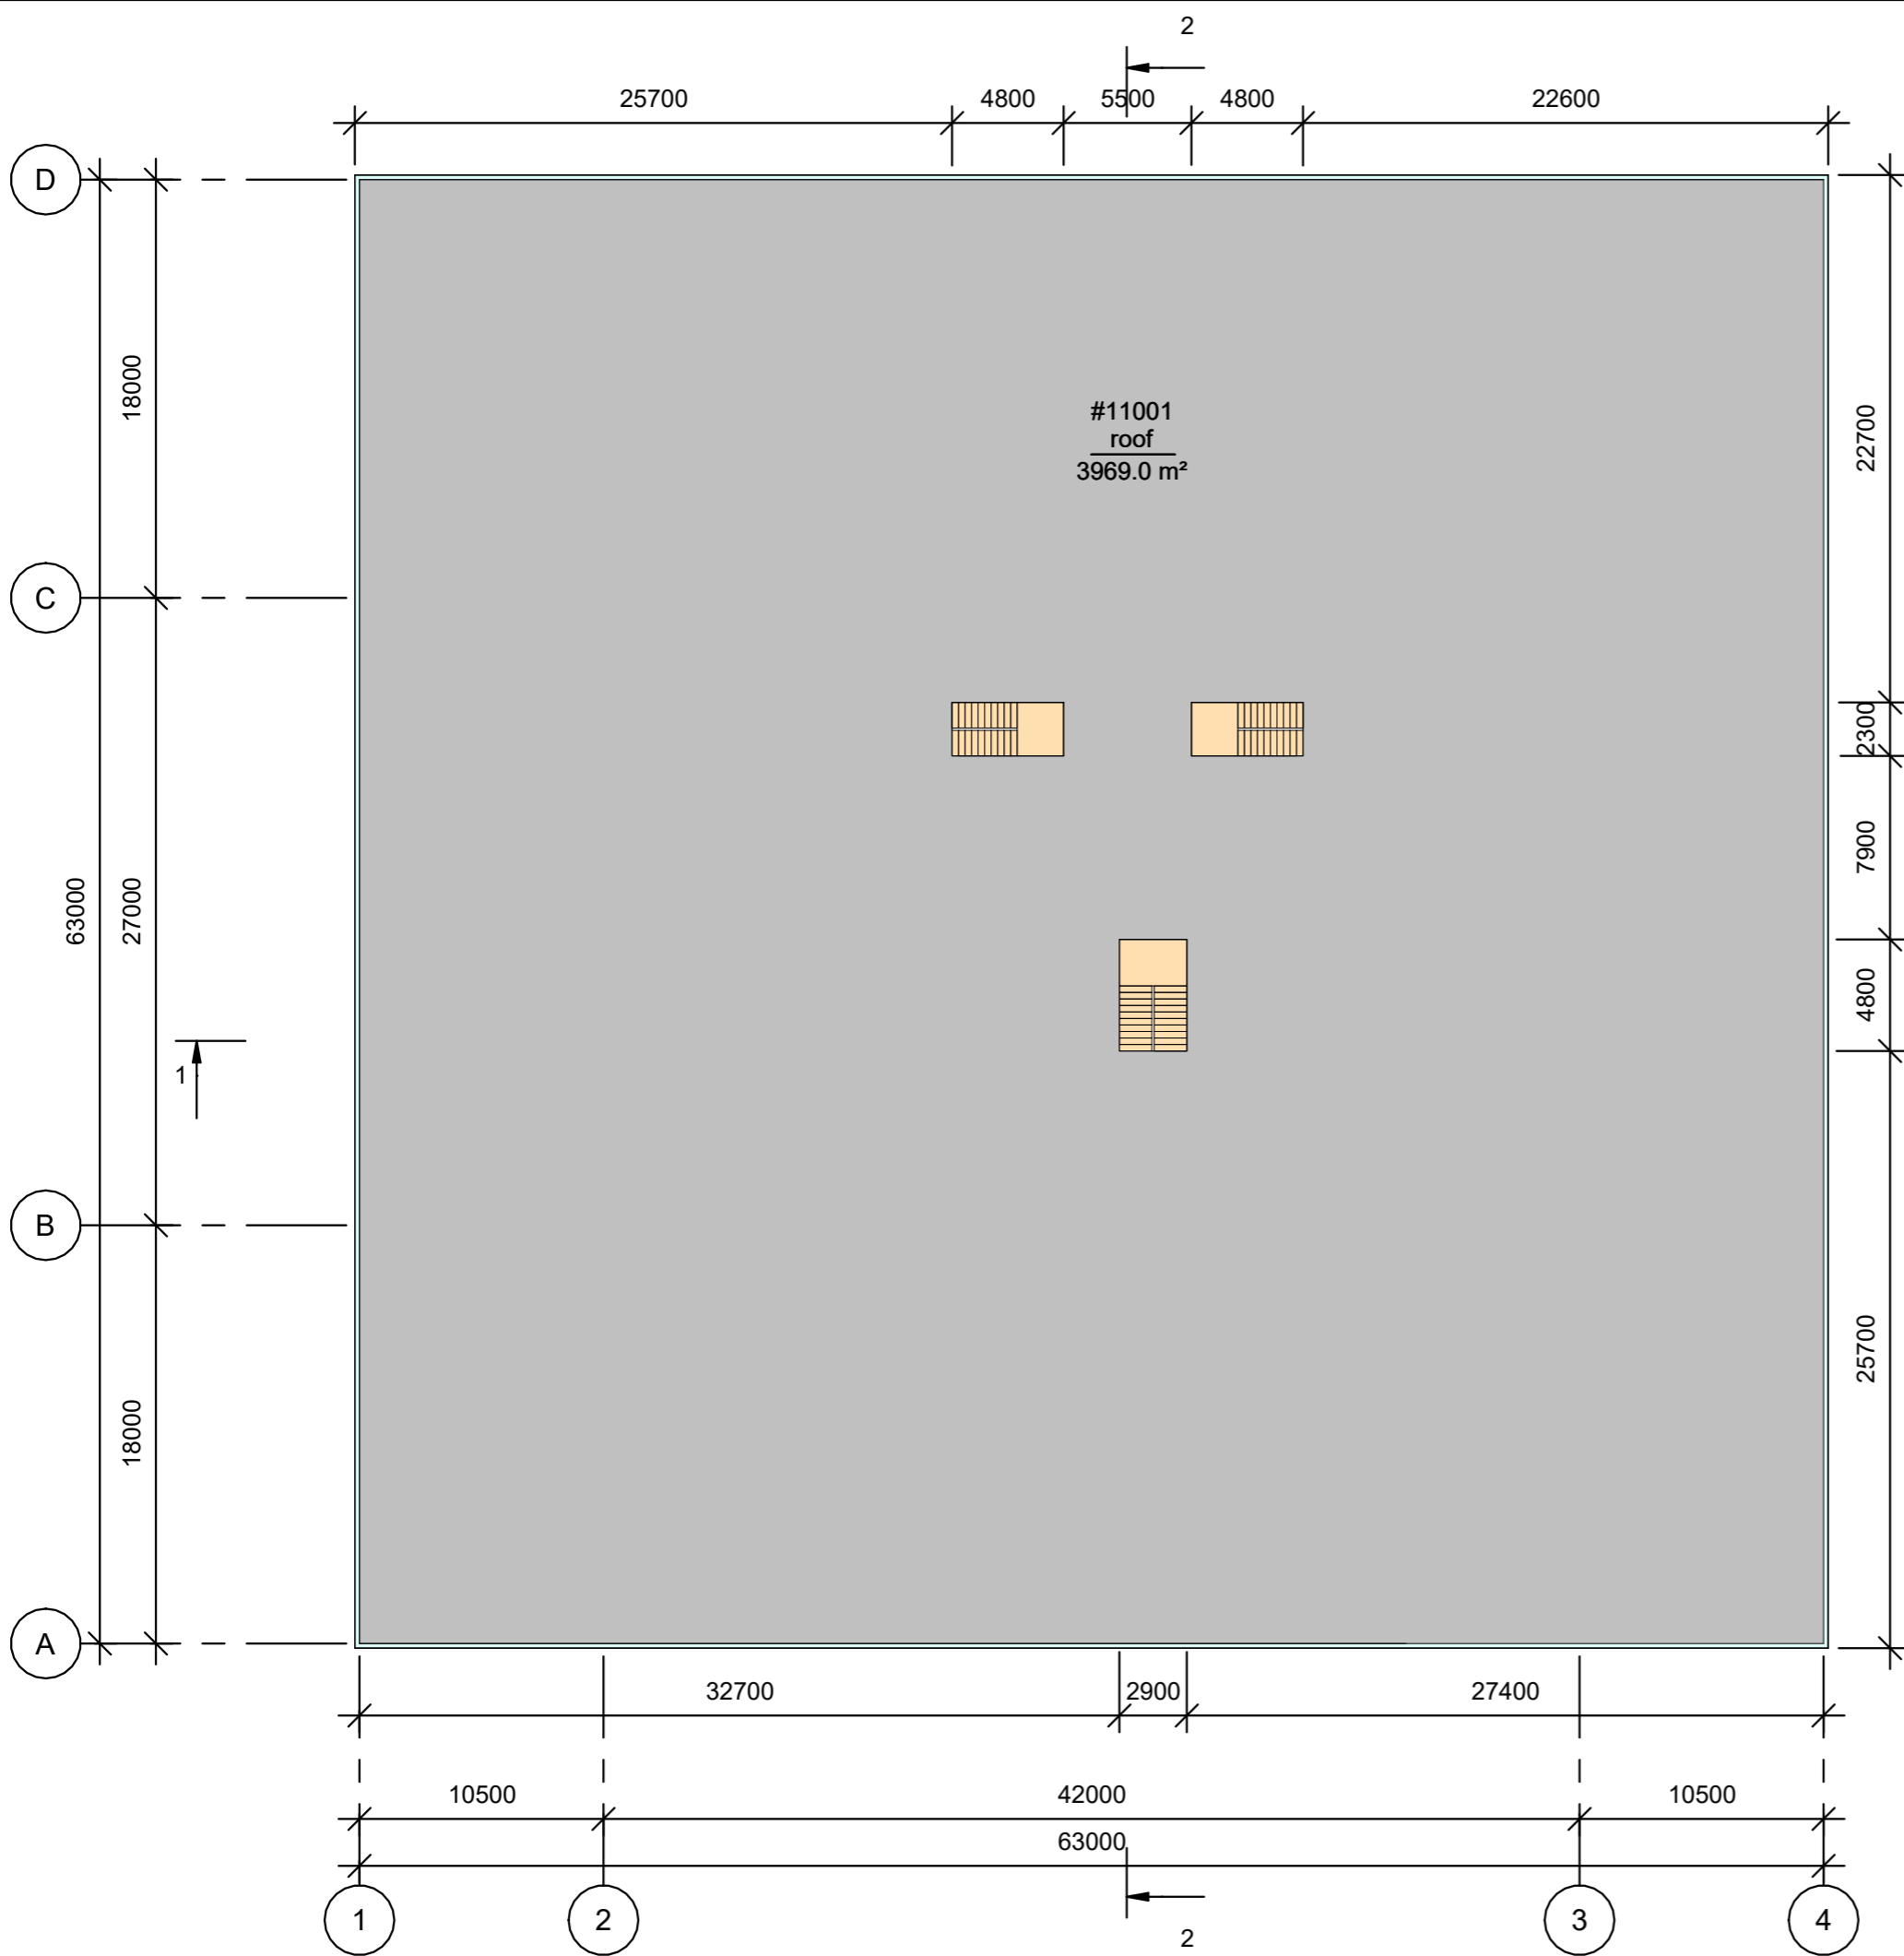

Room schedule_roof		
Number	Name	Comments
#11001	roof