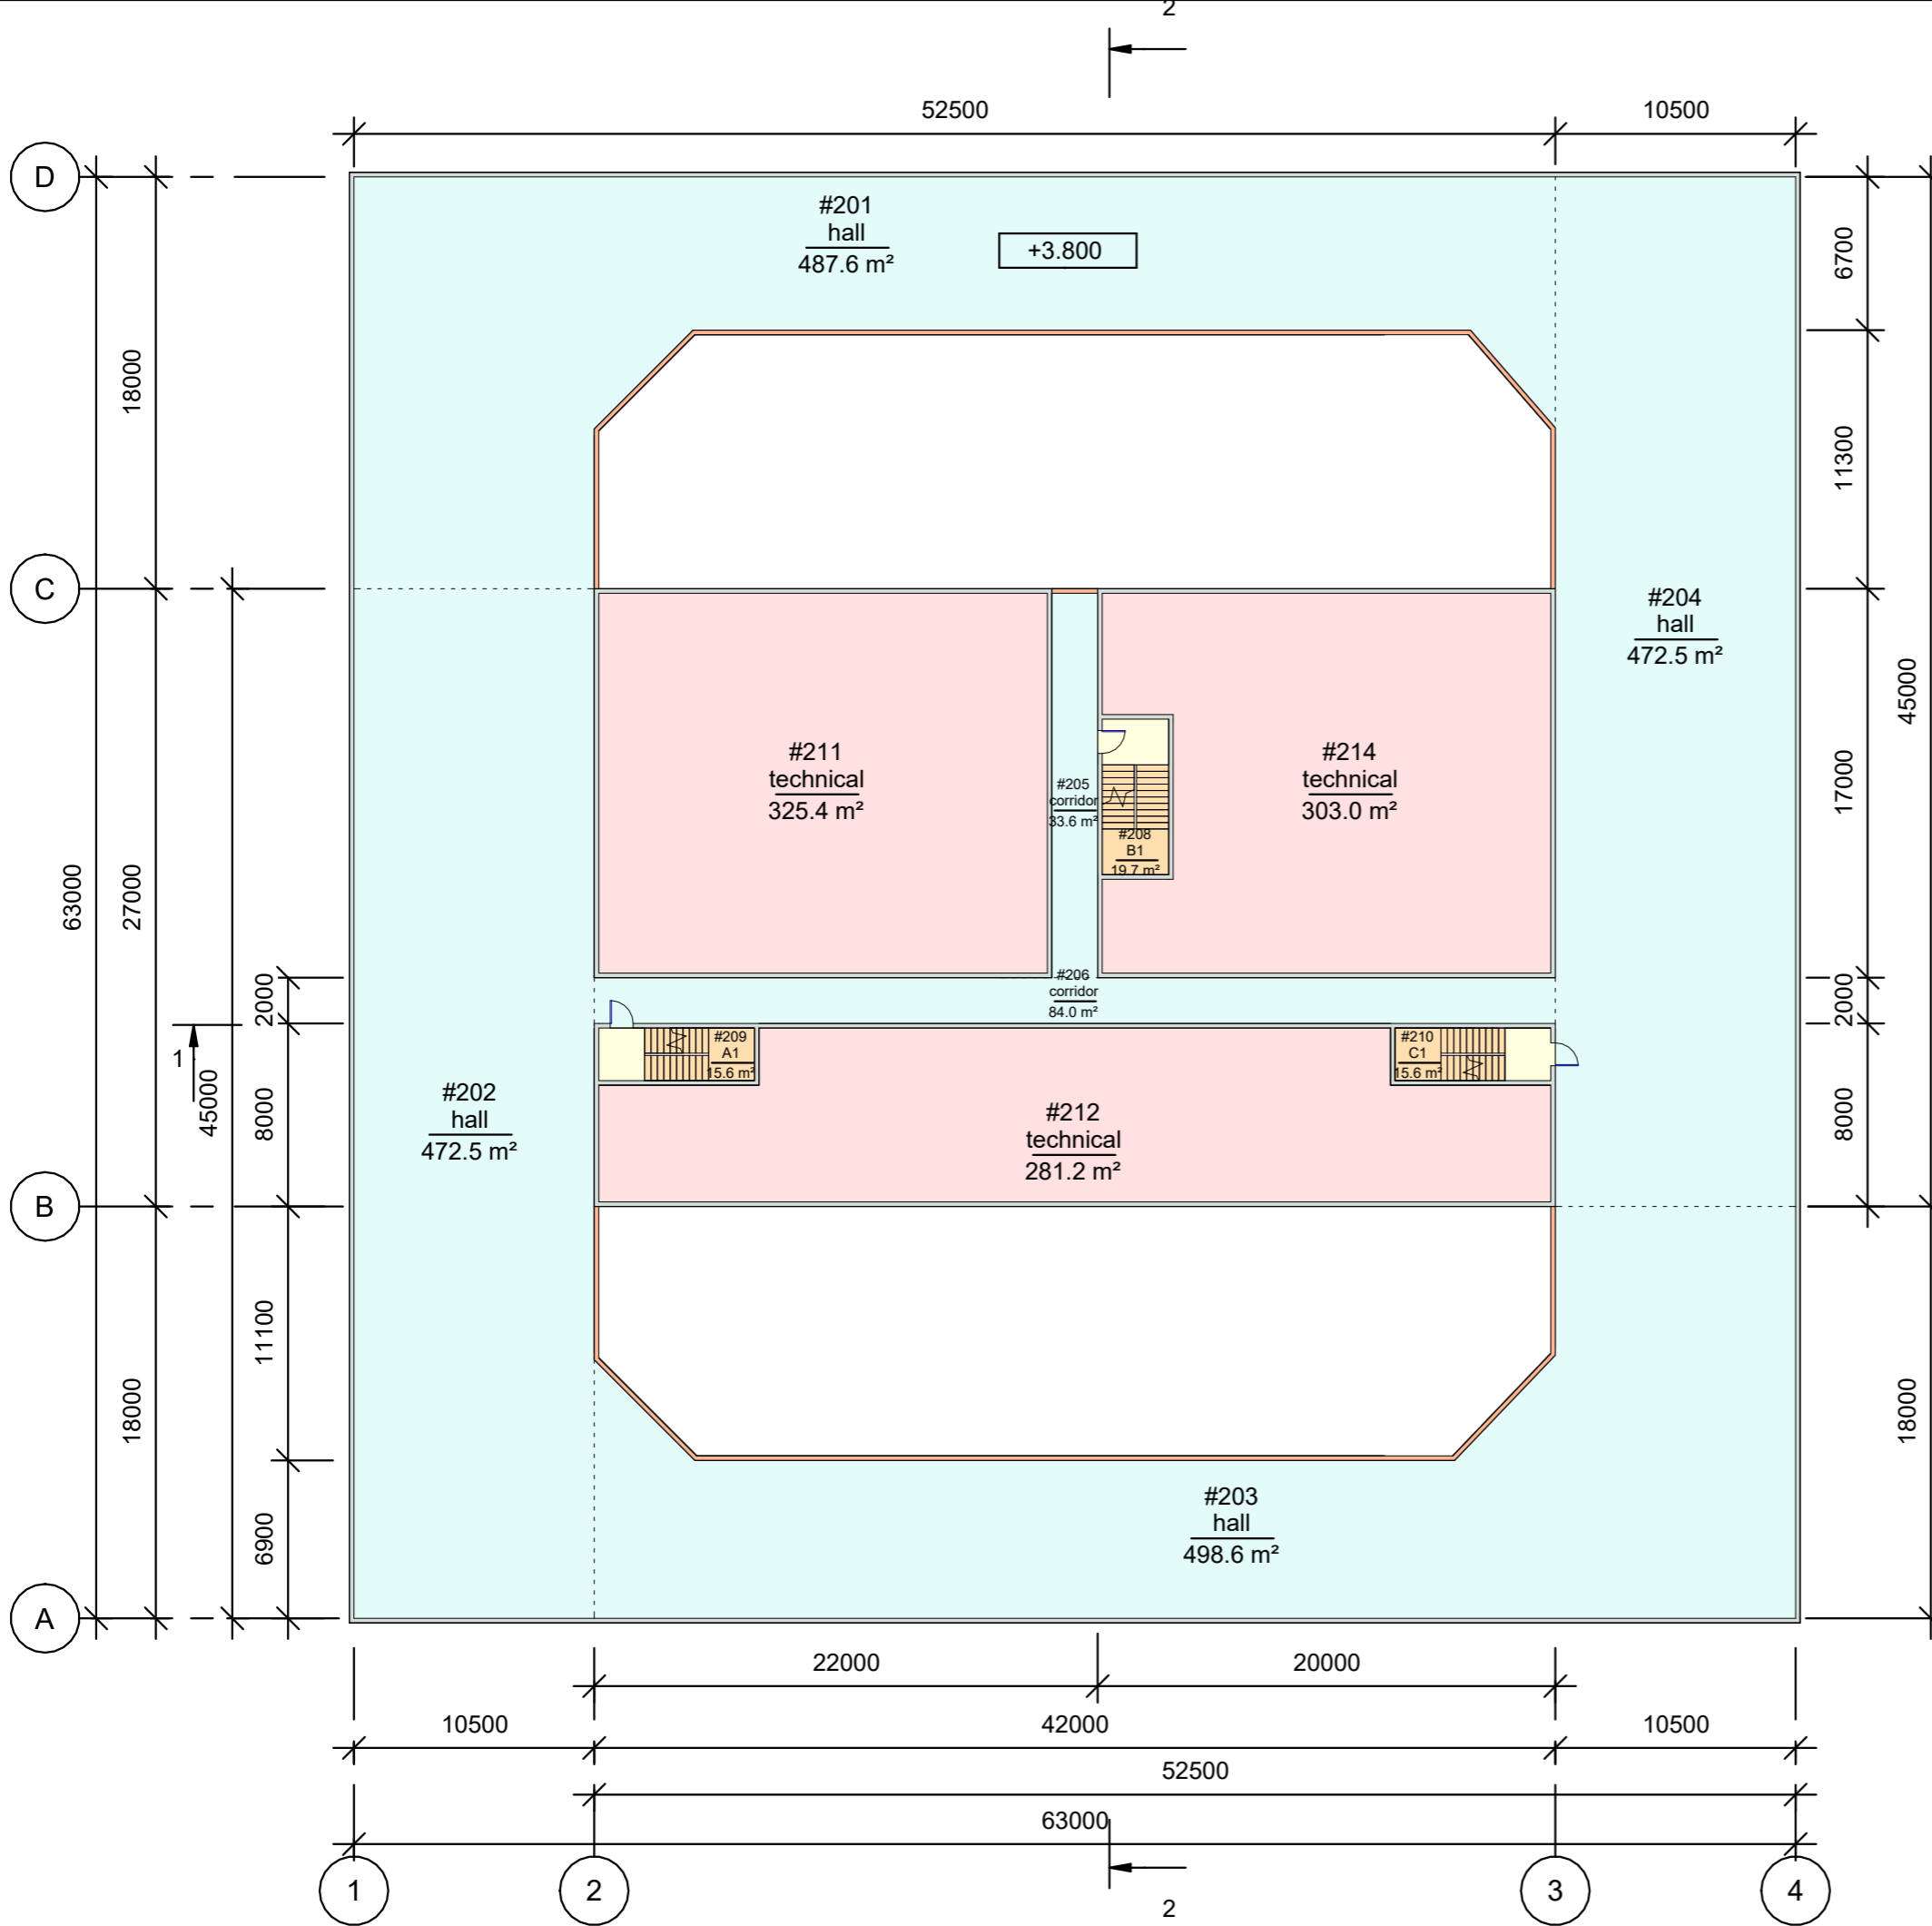

NCSTAR\_1-7\_WTC1\_(Model\_A1)

- 1 Sheet list
- 2 1st floor
- 3 2nd floor
- 4 3rd floor
- 5 27th floor
- 6 28th floor
- 7 41st floor
- 8 42th floor
- 9 43th floor
- 10 48th floor
- 11 49th floor
- 12 75th floor
- 13 76th floor
- 14 77th floor
- 15 82th floor
- 16 83th floor
- 17 94th floor
- 18 108th floor
- 19 109th floor
- 20 Roof
- 21 2nd floor plan. Fragments
- 22 27th floor plan. Fragment
- 23 42th floor plan. Fragments
- 24 48th floor plan. Fragments
- 25 76th floor plan. Fragments
- 26 77th floor plan. Fragments
- 27 82th floor plan. Fragment
- 28 83th floor plan. Fragment
- 29 Sections

Name	Area
office-A	204683 m <sup>2</sup>
office-B	34856 m <sup>2</sup>
technical	111341 m <sup>2</sup>
corridor	59982 m <sup>2</sup>
stairwell	5661 m <sup>2</sup>
hall	4766 m <sup>2</sup>
roof	3969 m <sup>2</sup>
total	425257 m <sup>2</sup>

Room schedule_level 1		
Number	Name	Comments
#101	hall	
#102	hall	
#103	hall	
#104	hall	
#105	corridor	
#106	corridor	
#108	B1	
#109	A1	
#110	C1	
#111	technical	
#112	technical	
#114	technical	

Room schedule_level 2		
Number	Name	Comments
#201	hall	
#202	hall	
#203	hall	
#204	hall	
#205	corridor	
#206	corridor	
#208	B1	
#209	A1	
#210	C1	
#211	technical	
#212	technical	
#214	technical	