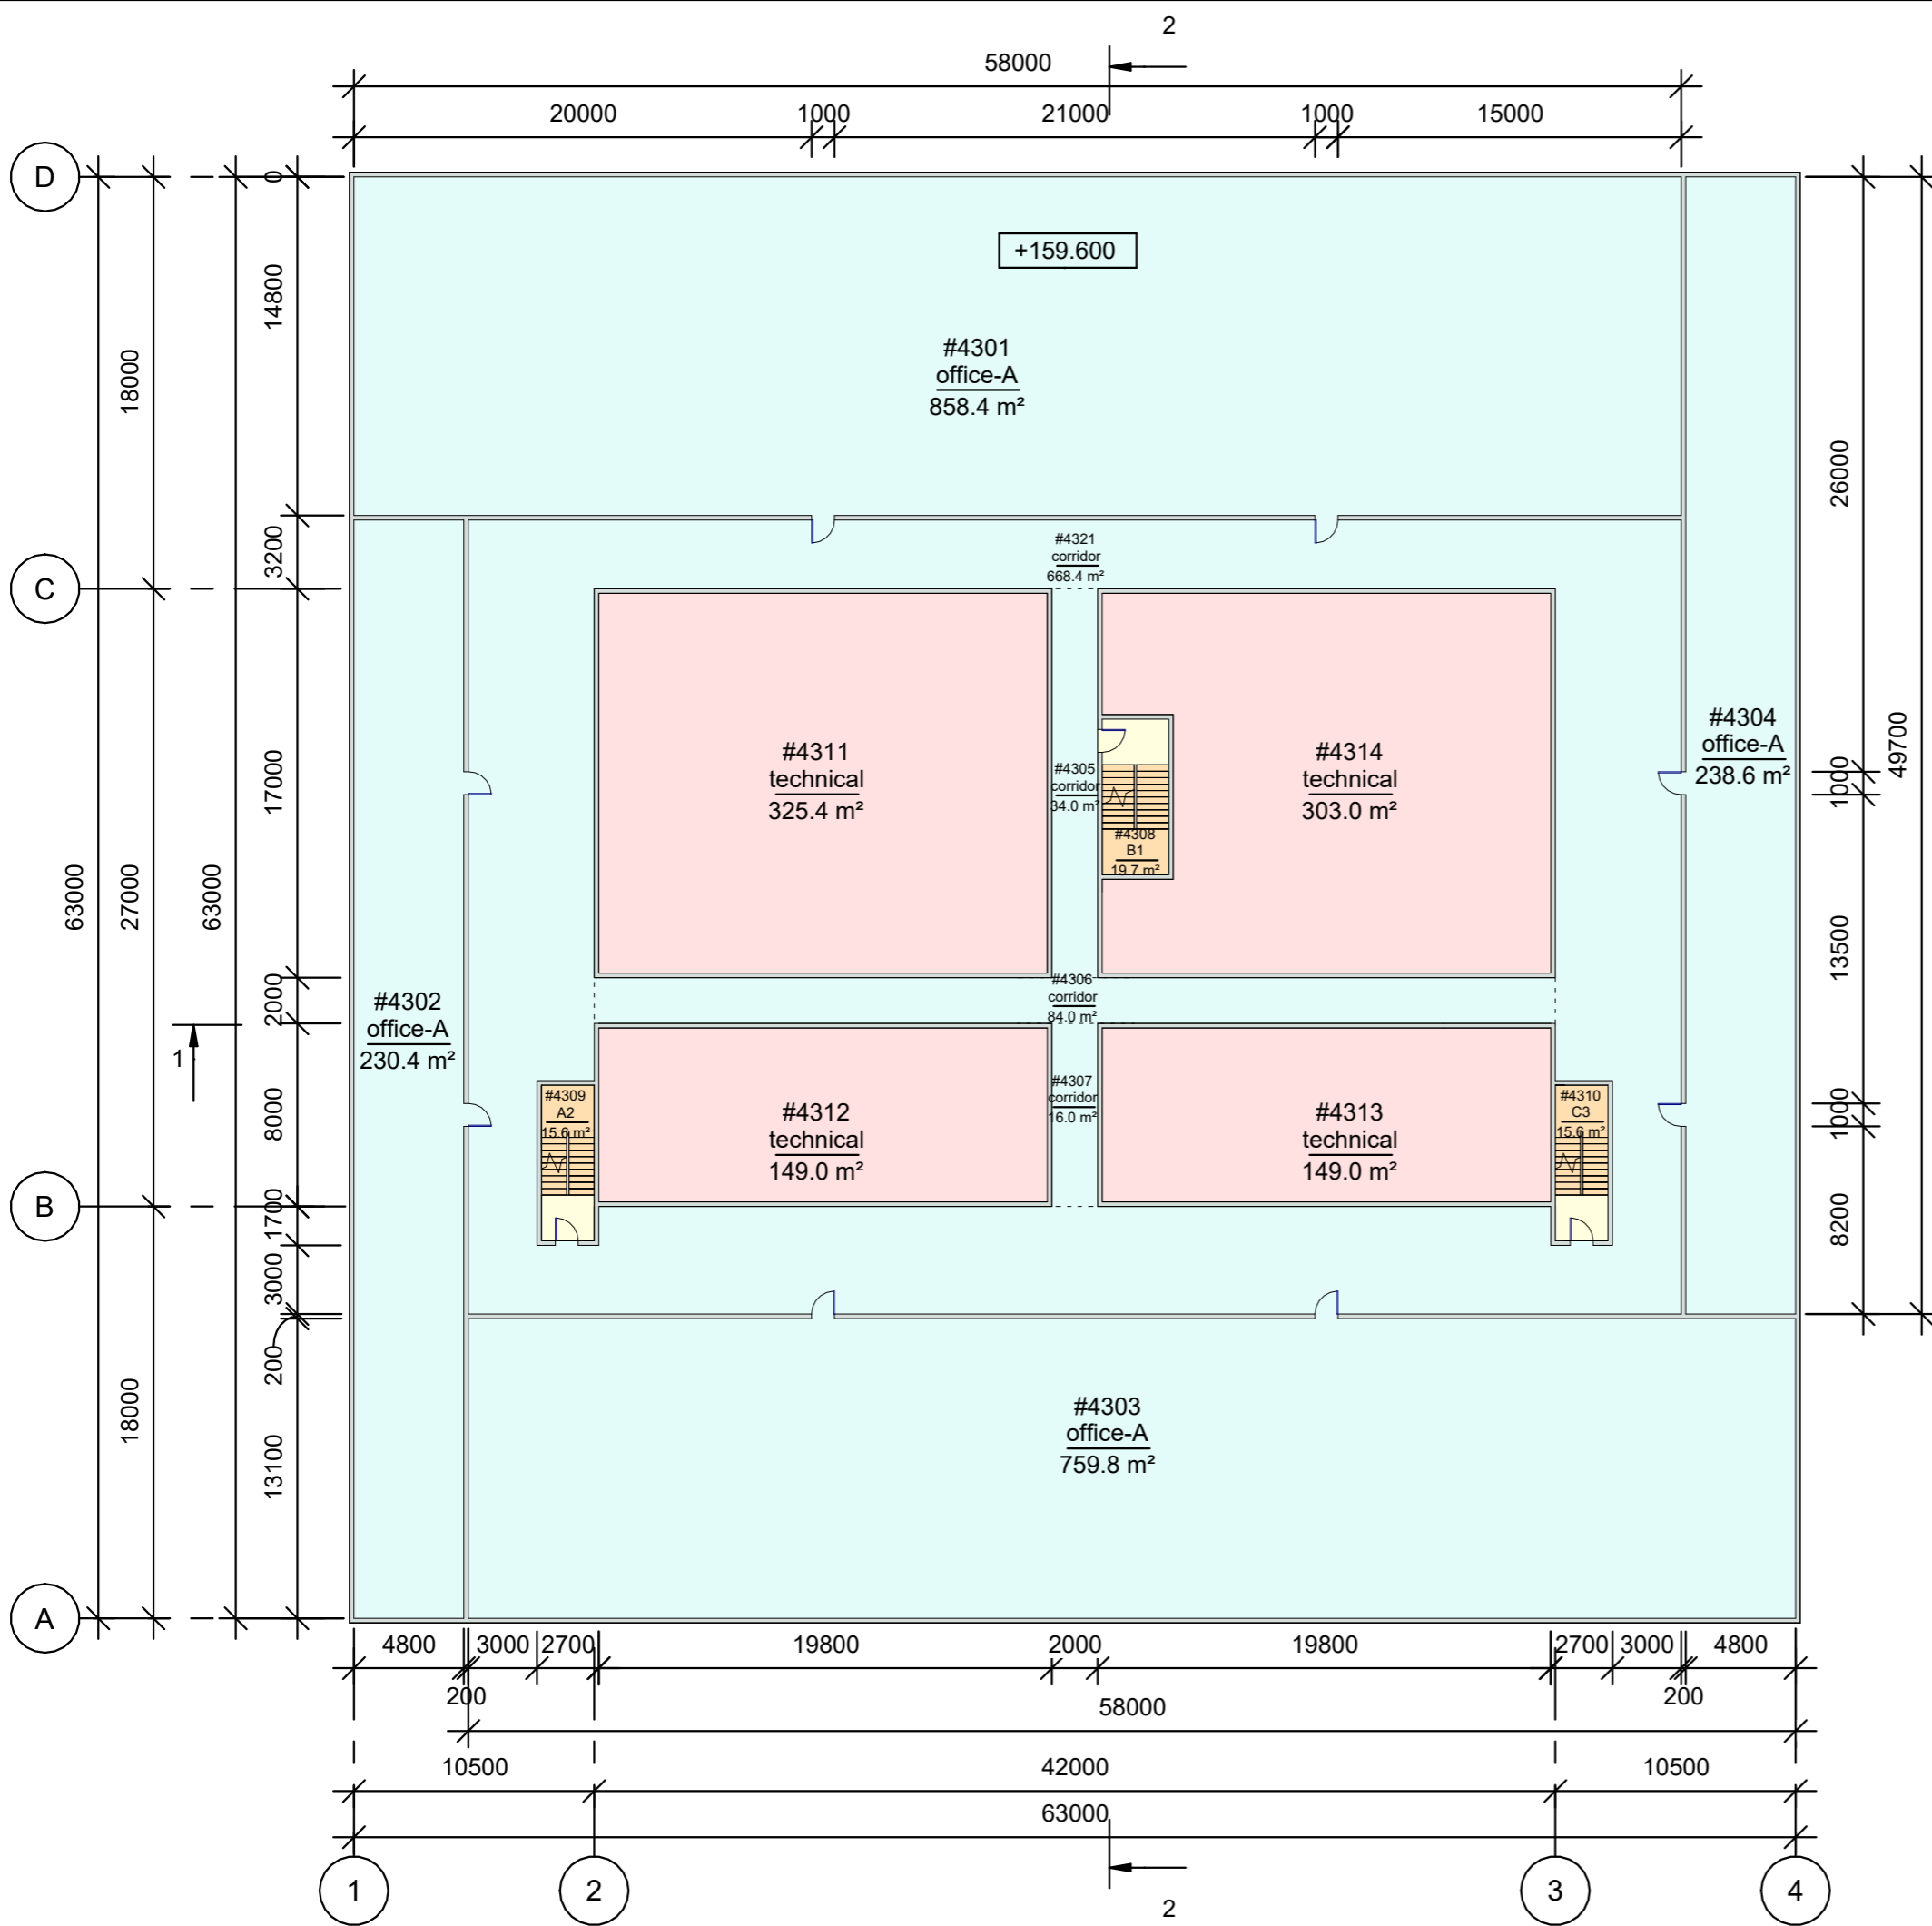

Name	Area
office-A	204683 m <sup>2</sup>
office-B	34856 m <sup>2</sup>
technical	111341 m <sup>2</sup>
corridor	59982 m <sup>2</sup>
stairwell	5661 m <sup>2</sup>
hall	4766 m <sup>2</sup>
roof	3969 m <sup>2</sup>
total	425257 m <sup>2</sup>

Room schedule_level 27		
Number	Name	Comments
#2701	office-A	
#2702	office-A	
#2703	office-A	
#2704	office-A	
#2705	corridor	
#2706	corridor	
#2707	corridor	
#2708	B1	
#2709	A1	
#2710	C1	
#2711	technical	
#2712	technical	
#2713	technical	
#2714	technical	
#2715	C2	
#2721	corridor	

Room schedule_level 28		
Number	Name	Comments
#2801	office-A	
#2802	office-A	
#2803	office-A	
#2804	office-A	
#2805	corridor	
#2806	corridor	
#2807	corridor	
#2808	B1	
#2809	A1	
#2810	C2	
#2811	technical	
#2812	technical	
#2813	technical	
#2814	technical	
#2815	corridor	
#2821	corridor	

Room schedule_level 41		
Number	Name	Comments
#4101	technical	
#4108	B1	
#4109	A1	
#4110	C2	
#4111	technical	
#4112	technical	
#4113	technical	
#4114	technical	

Room schedule_level 42		
Number	Name	Comments
#4201	technical	
#4208	B1	
#4209	A1	
#4210	C2	
#4211	technical	
#4212	technical	
#4213	technical	
#4214	technical	
#4215	A2	
#4216	corridor	
#4217	corridor	
#4218	C3	