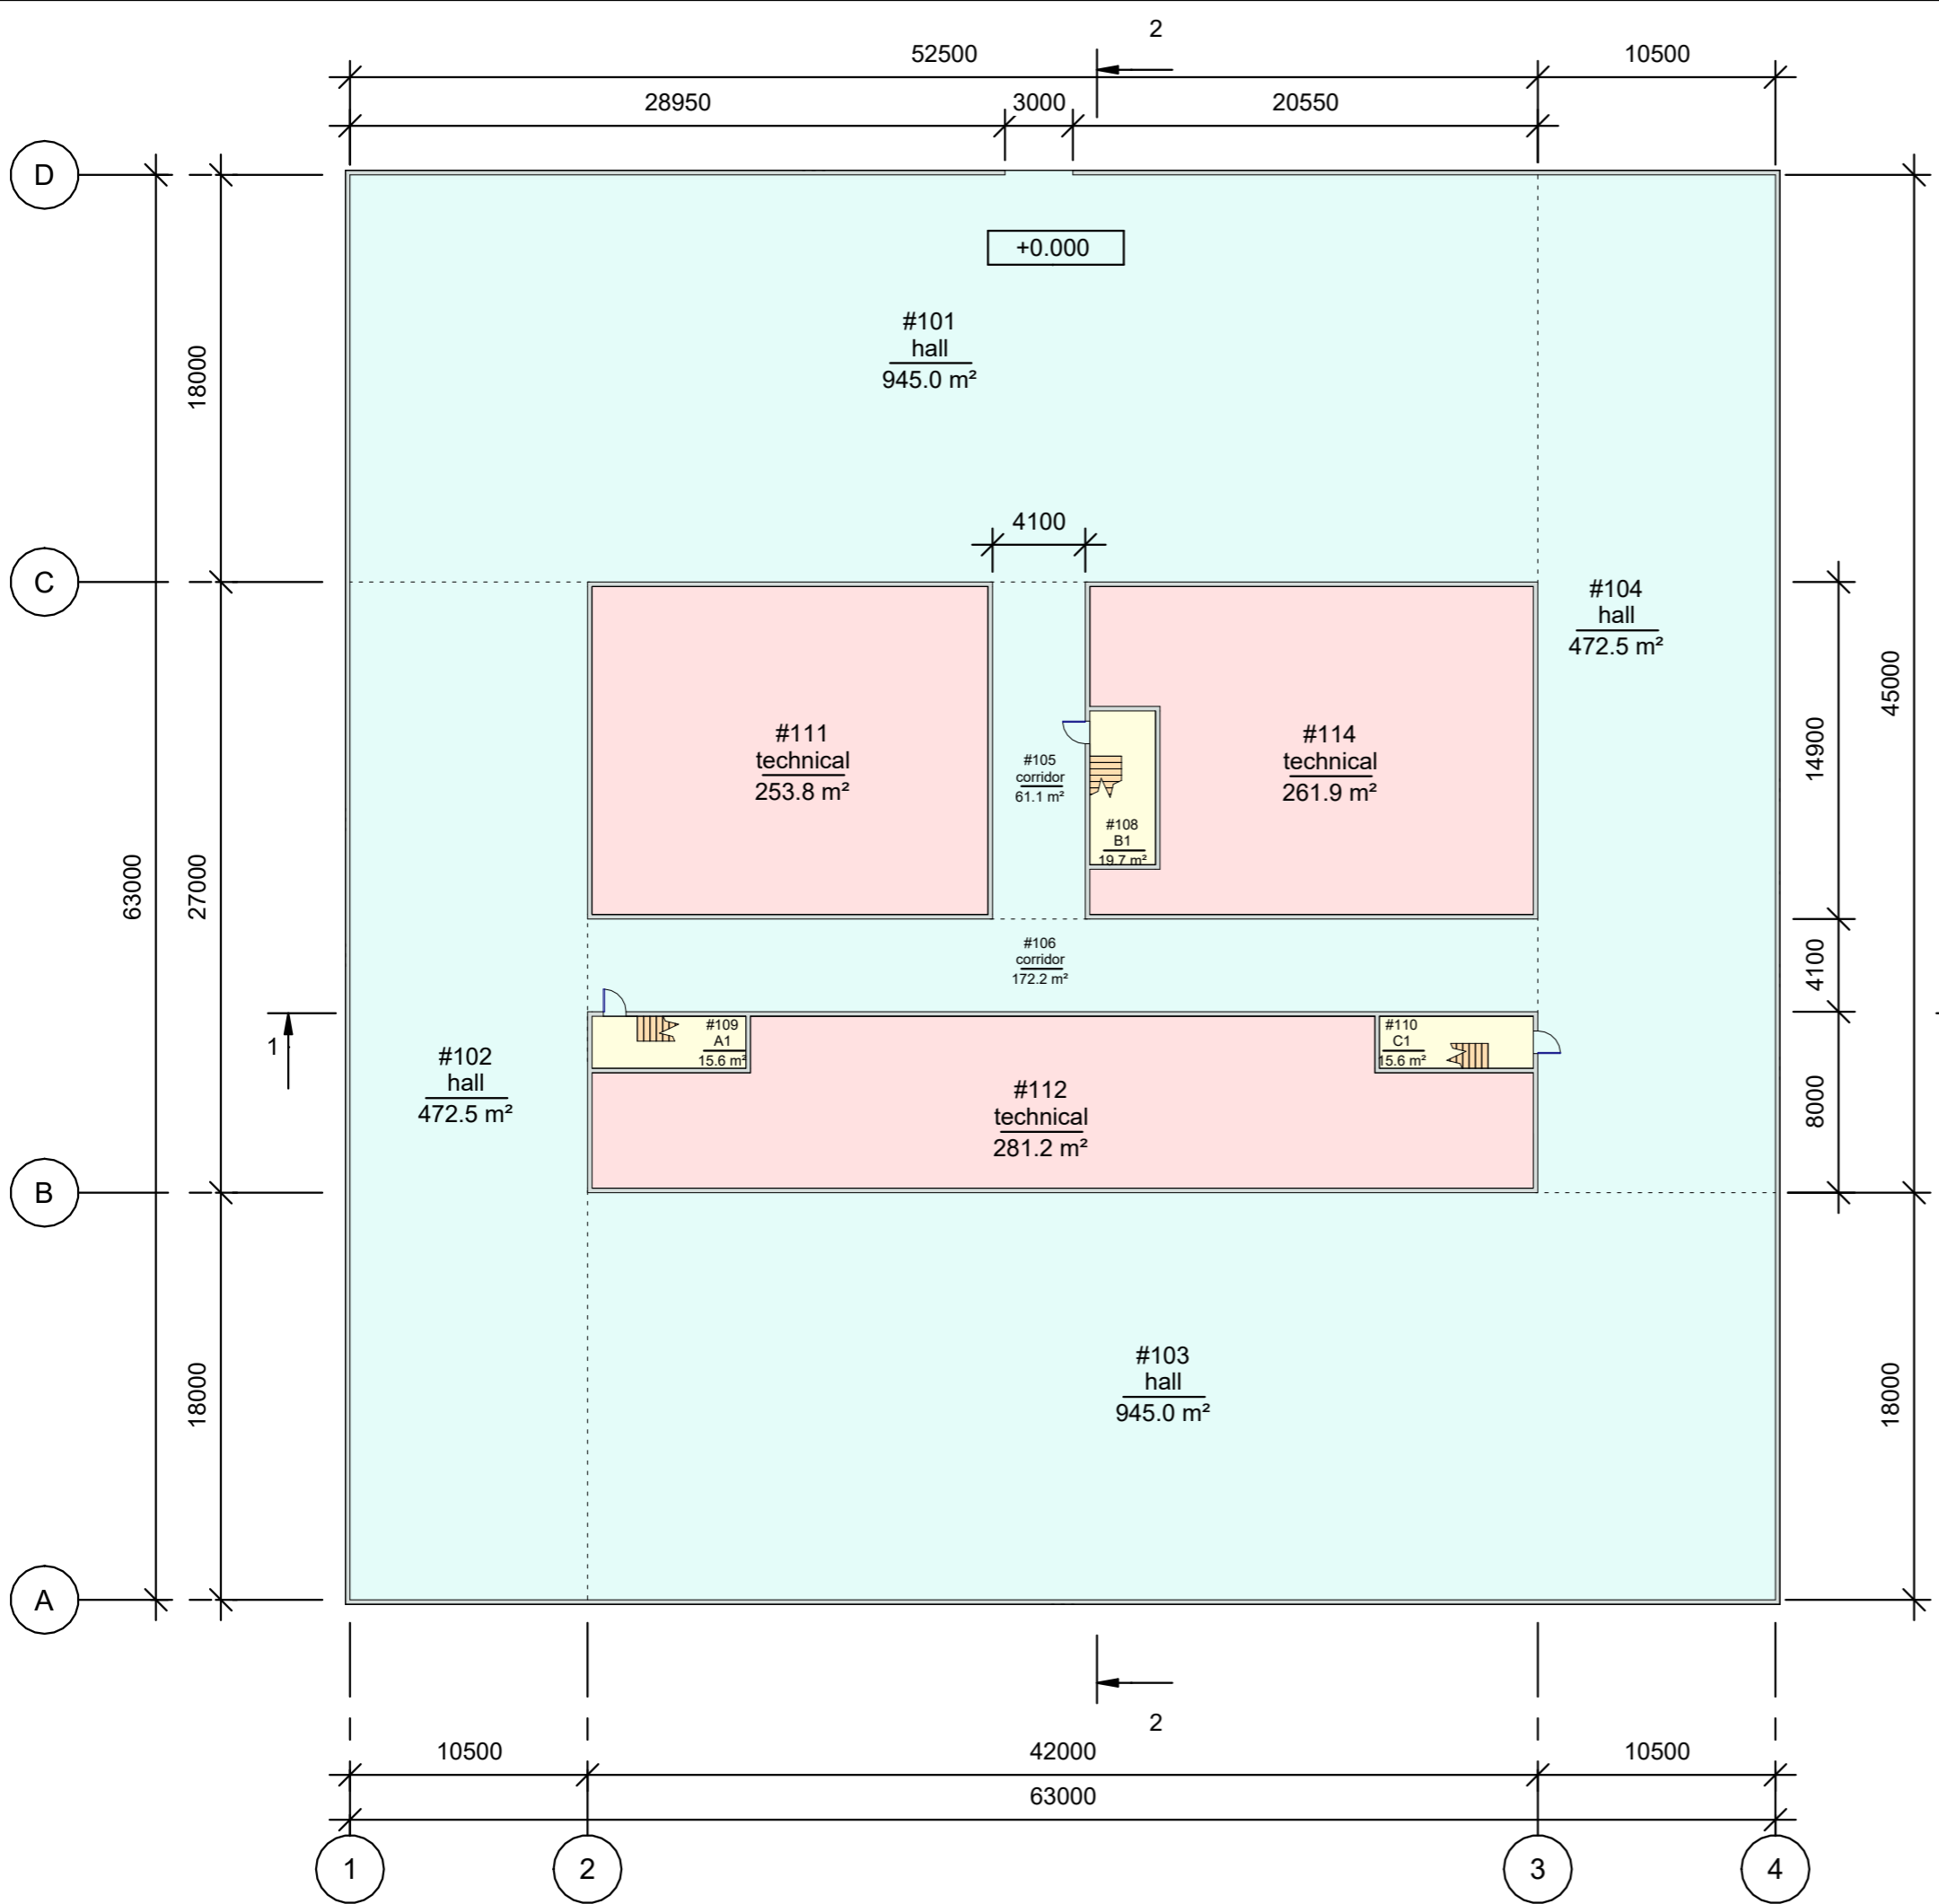

NCSTAR\_1-7\_WTC1\_(Model\_A1)

- 1 Sheet list
- 2 1st floor
- 3 2nd floor
- 4 3rd floor
- 5 27th floor
- 6 28th floor
- 7 41st floor
- 8 42th floor
- 9 43th floor
- 10 48th floor
- 11 49th floor
- 12 75th floor
- 13 76th floor
- 14 77th floor
- 15 82th floor
- 16 83th floor
- 17 94th floor
- 18 108th floor
- 19 109th floor
- 20 Roof
- 21 2nd floor plan. Fragments
- 22 27th floor plan. Fragment
- 23 42th floor plan. Fragments
- 24 48th floor plan. Fragments
- 25 76th floor plan. Fragments
- 26 77th floor plan. Fragments
- 27 82th floor plan. Fragment
- 28 83th floor plan. Fragment
- 29 Sections

Name	Area
office-A	204683 m <sup>2</sup>
office-B	34856 m <sup>2</sup>
technical	111341 m <sup>2</sup>
corridor	59982 m <sup>2</sup>
stairwell	5661 m <sup>2</sup>
hall	4766 m <sup>2</sup>
roof	3969 m <sup>2</sup>
total	425257 m <sup>2</sup>

Room schedule_level 1		
Number	Name	Comments
#101	hall	
#102	hall	
#103	hall	
#104	hall	
#105	corridor	
#106	corridor	
#108	B1	
#109	A1	
#110	C1	
#111	technical	
#112	technical	
#114	technical	

Room schedule_level 2		
Number	Name	Comments
#201	hall	
#202	hall	
#203	hall	
#204	hall	
#205	corridor	
#206	corridor	
#208	B1	
#209	A1	
#210	C1	
#211	technical	
#212	technical	
#214	technical	