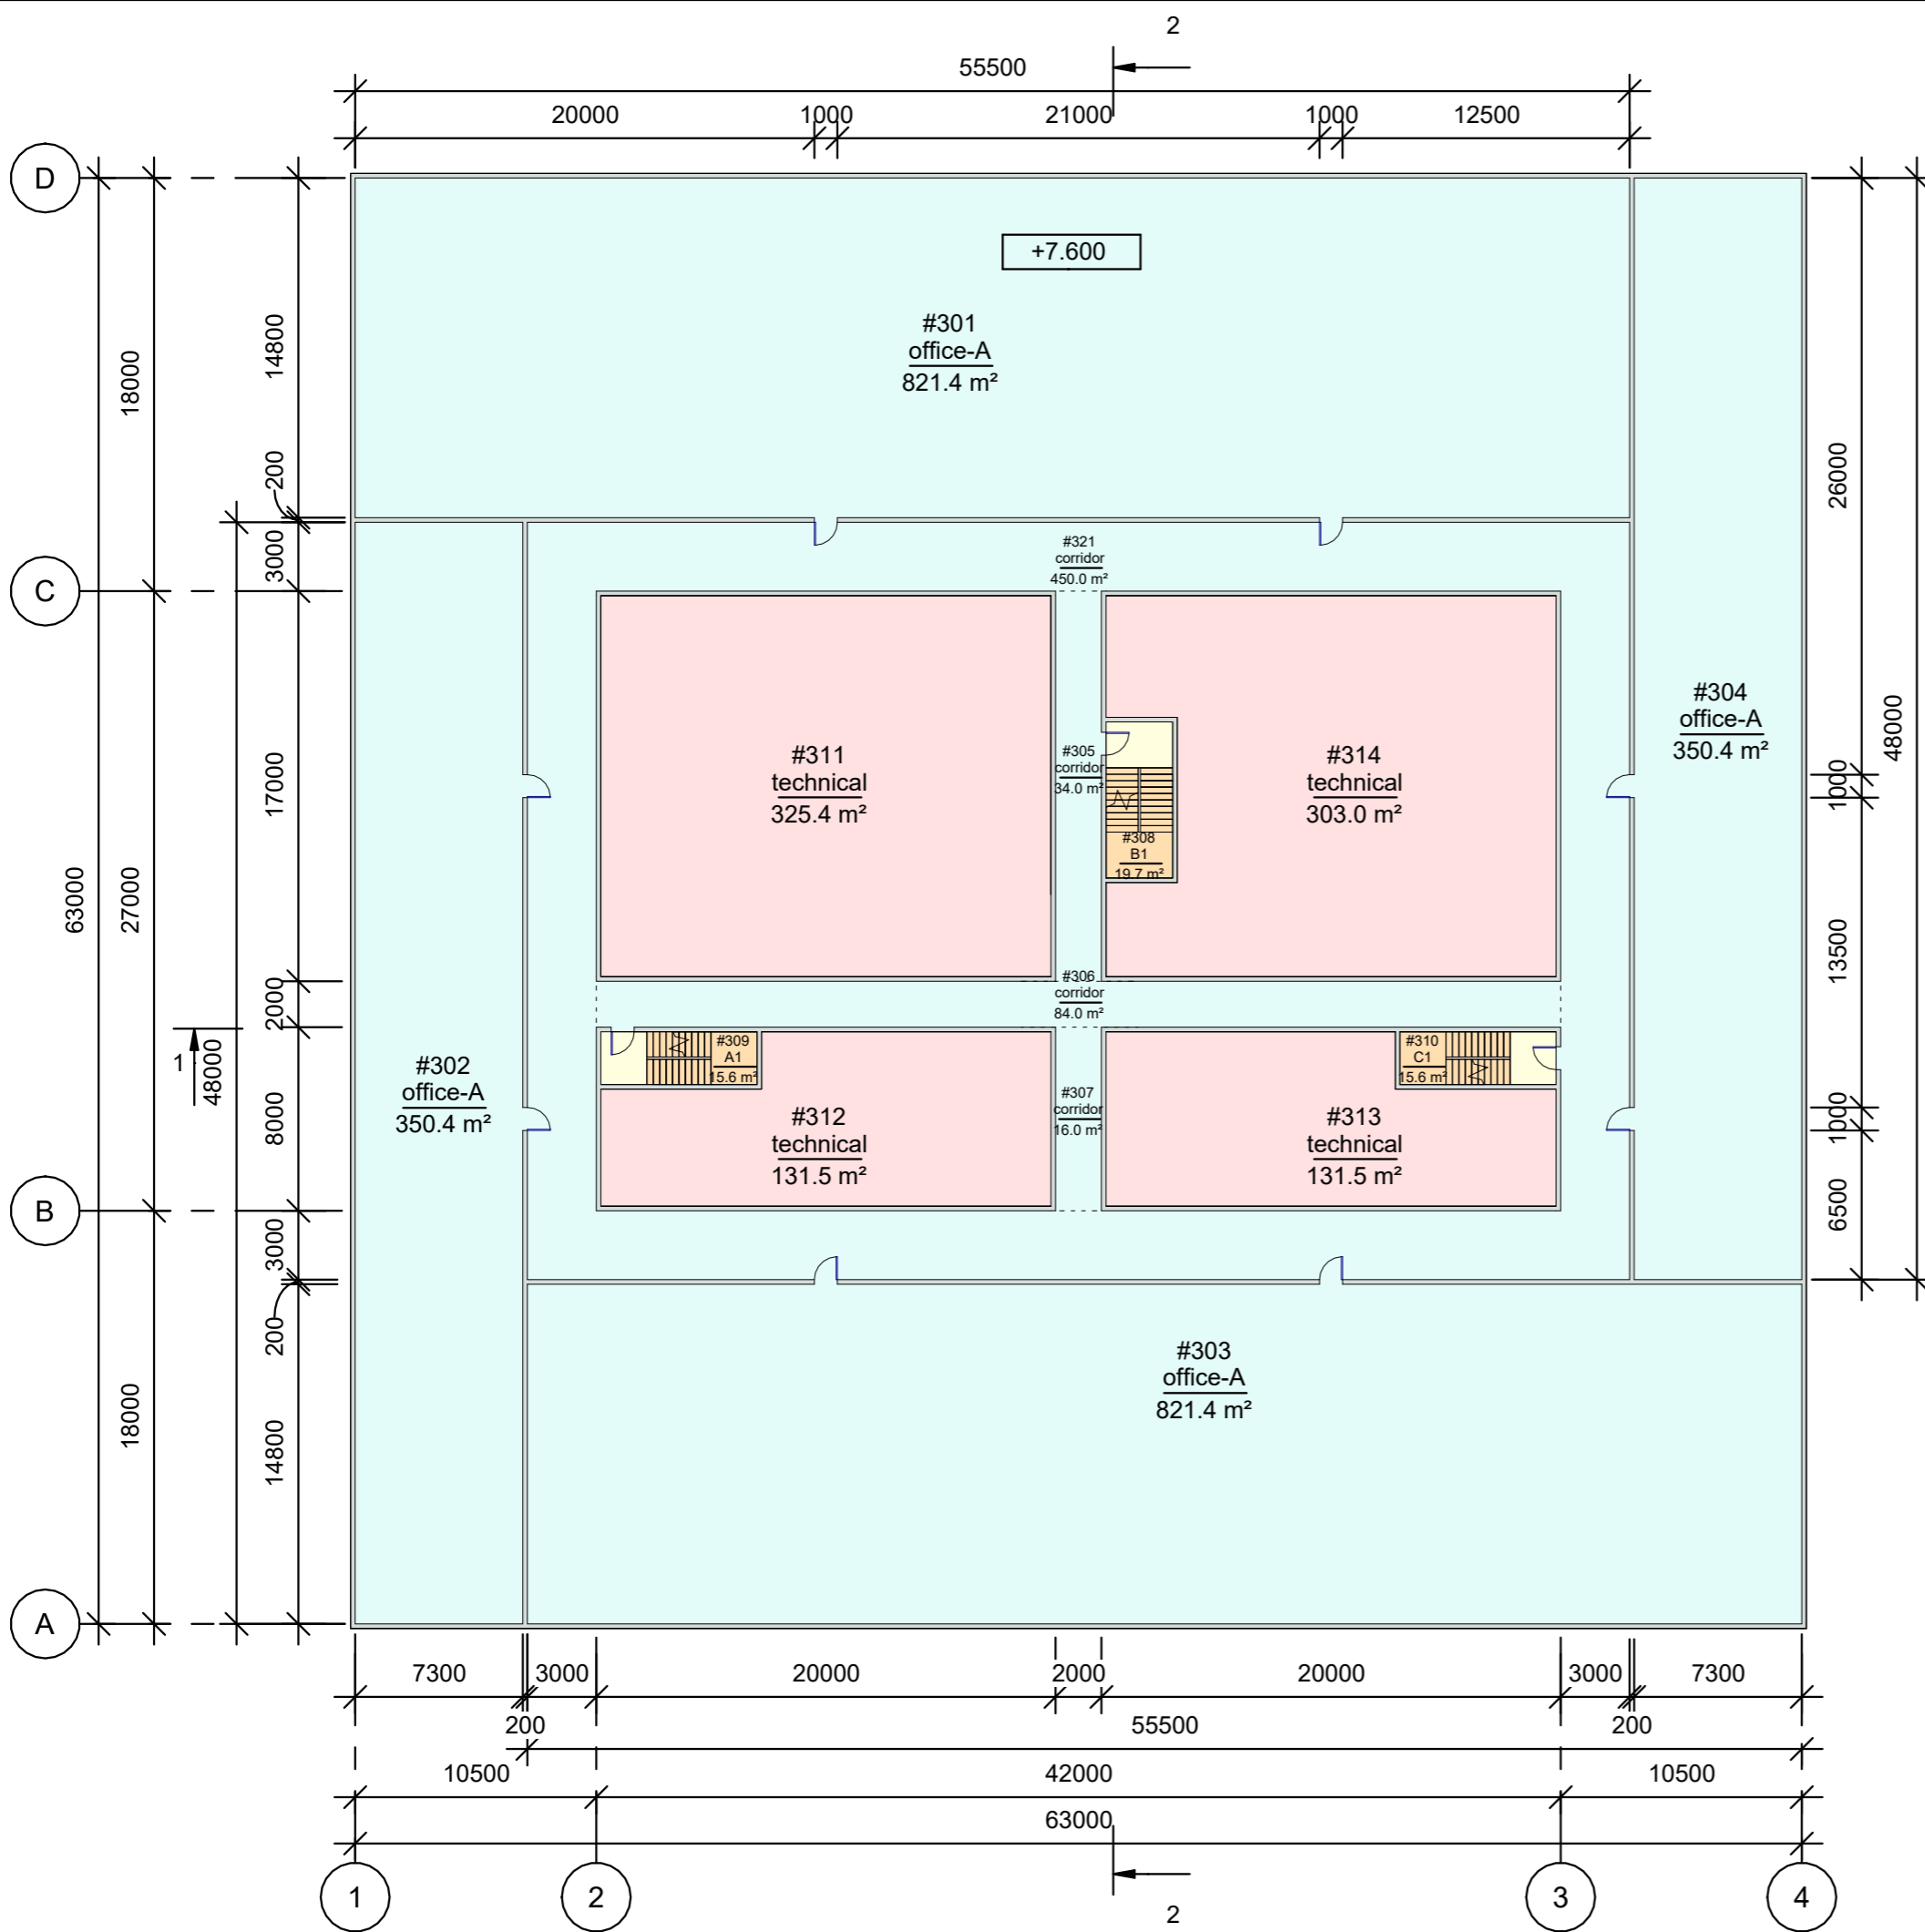

NCSTAR\_1-7\_WTC1\_(Model\_A1)

- 1 Sheet list
- 2 1st floor
- 3 2nd floor
- 4 3rd floor
- 5 27th floor
- 6 28th floor
- 7 41st floor
- 8 42th floor
- 9 43th floor
- 10 48th floor
- 11 49th floor
- 12 75th floor
- 13 76th floor
- 14 77th floor
- 15 82th floor
- 16 83th floor
- 17 94th floor
- 18 108th floor
- 19 109th floor
- 20 Roof
- 21 2nd floor plan. Fragments
- 22 27th floor plan. Fragment
- 23 42th floor plan. Fragments
- 24 48th floor plan. Fragments
- 25 76th floor plan. Fragments
- 26 77th floor plan. Fragments
- 27 82th floor plan. Fragment
- 28 83th floor plan. Fragment
- 29 Sections

Name	Area
office-A	204683 m <sup>2</sup>
office-B	34856 m <sup>2</sup>
technical	111341 m <sup>2</sup>
corridor	59982 m <sup>2</sup>
stairwell	5661 m <sup>2</sup>
hall	4766 m <sup>2</sup>
roof	3969 m <sup>2</sup>
total	425257 m <sup>2</sup>

Room schedule_level 1		
Number	Name	Comments
#101	hall	
#102	hall	
#103	hall	
#104	hall	
#105	corridor	
#106	corridor	
#108	B1	
#109	A1	
#110	C1	
#111	technical	
#112	technical	
#114	technical	

Room schedule_level 2		
Number	Name	Comments
#201	hall	
#202	hall	
#203	hall	
#204	hall	
#205	corridor	
#206	corridor	
#208	B1	
#209	A1	
#210	C1	
#211	technical	
#212	technical	
#214	technical	