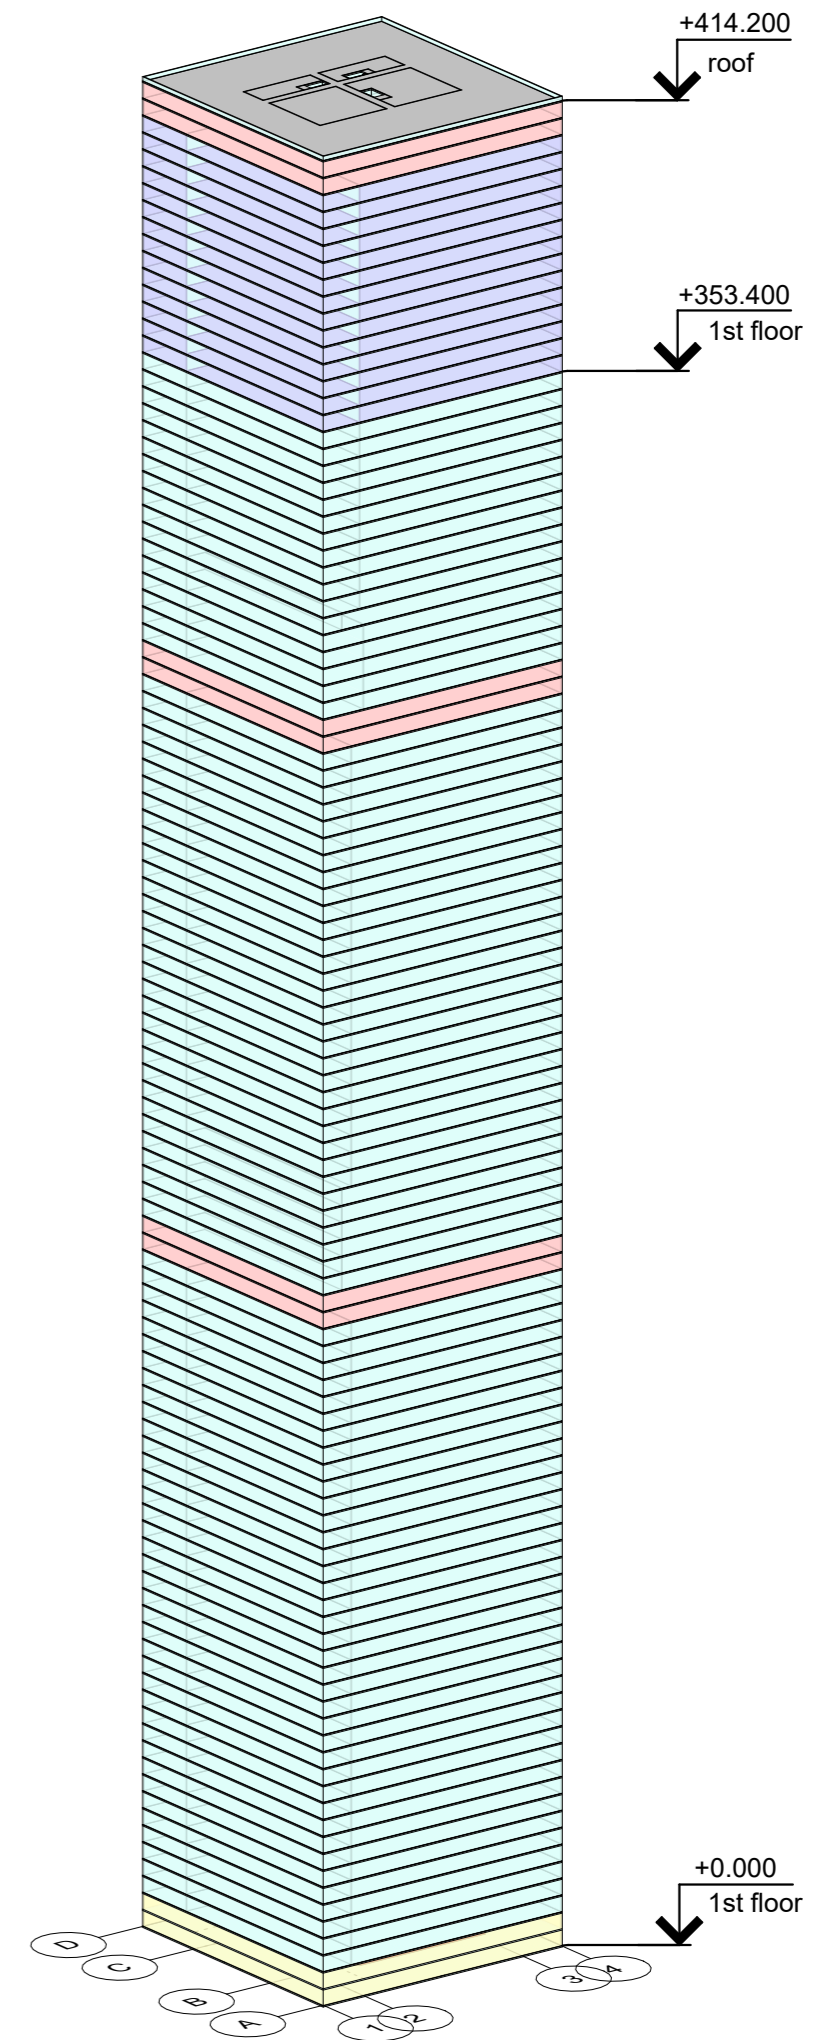

NCSTAR\_1-7\_WTC1\_(Model\_A1)

- 1 Sheet list
- 2 1st floor
- 3 2nd floor
- 4 3rd floor
- 5 27th floor
- 6 28th floor
- 7 41st floor
- 8 42th floor
- 9 43th floor
- 10 48th floor
- 11 49th floor
- 12 75th floor
- 13 76th floor
- 14 77th floor
- 15 82th floor
- 16 83th floor
- 17 94th floor
- 18 108th floor
- 19 109th floor
- 20 Roof
- 21 2nd floor plan. Fragments
- 22 27th floor plan. Fragment
- 23 42th floor plan. Fragments
- 24 48th floor plan. Fragments
- 25 76th floor plan. Fragments
- 26 77th floor plan. Fragments
- 27 82th floor plan. Fragment
- 28 83th floor plan. Fragment
- 29 Sections

Name	Area
office-A	204683 m <sup>2</sup>
office-B	34856 m <sup>2</sup>
technical	111341 m <sup>2</sup>
corridor	59982 m <sup>2</sup>
stairwell	5661 m <sup>2</sup>
hall	4766 m <sup>2</sup>
roof	3969 m <sup>2</sup>
total	425257 m <sup>2</sup>

Room schedule_level 1		
Number	Name	Comments
#101	hall	
#102	hall	
#103	hall	
#104	hall	
#105	corridor	
#106	corridor	
#108	B1	
#109	A1	
#110	C1	
#111	technical	
#112	technical	
#114	technical	

Room schedule_level 2		
Number	Name	Comments
#201	hall	
#202	hall	
#203	hall	
#204	hall	
#205	corridor	
#206	corridor	
#208	B1	
#209	A1	
#210	C1	
#211	technical	
#212	technical	
#214	technical	