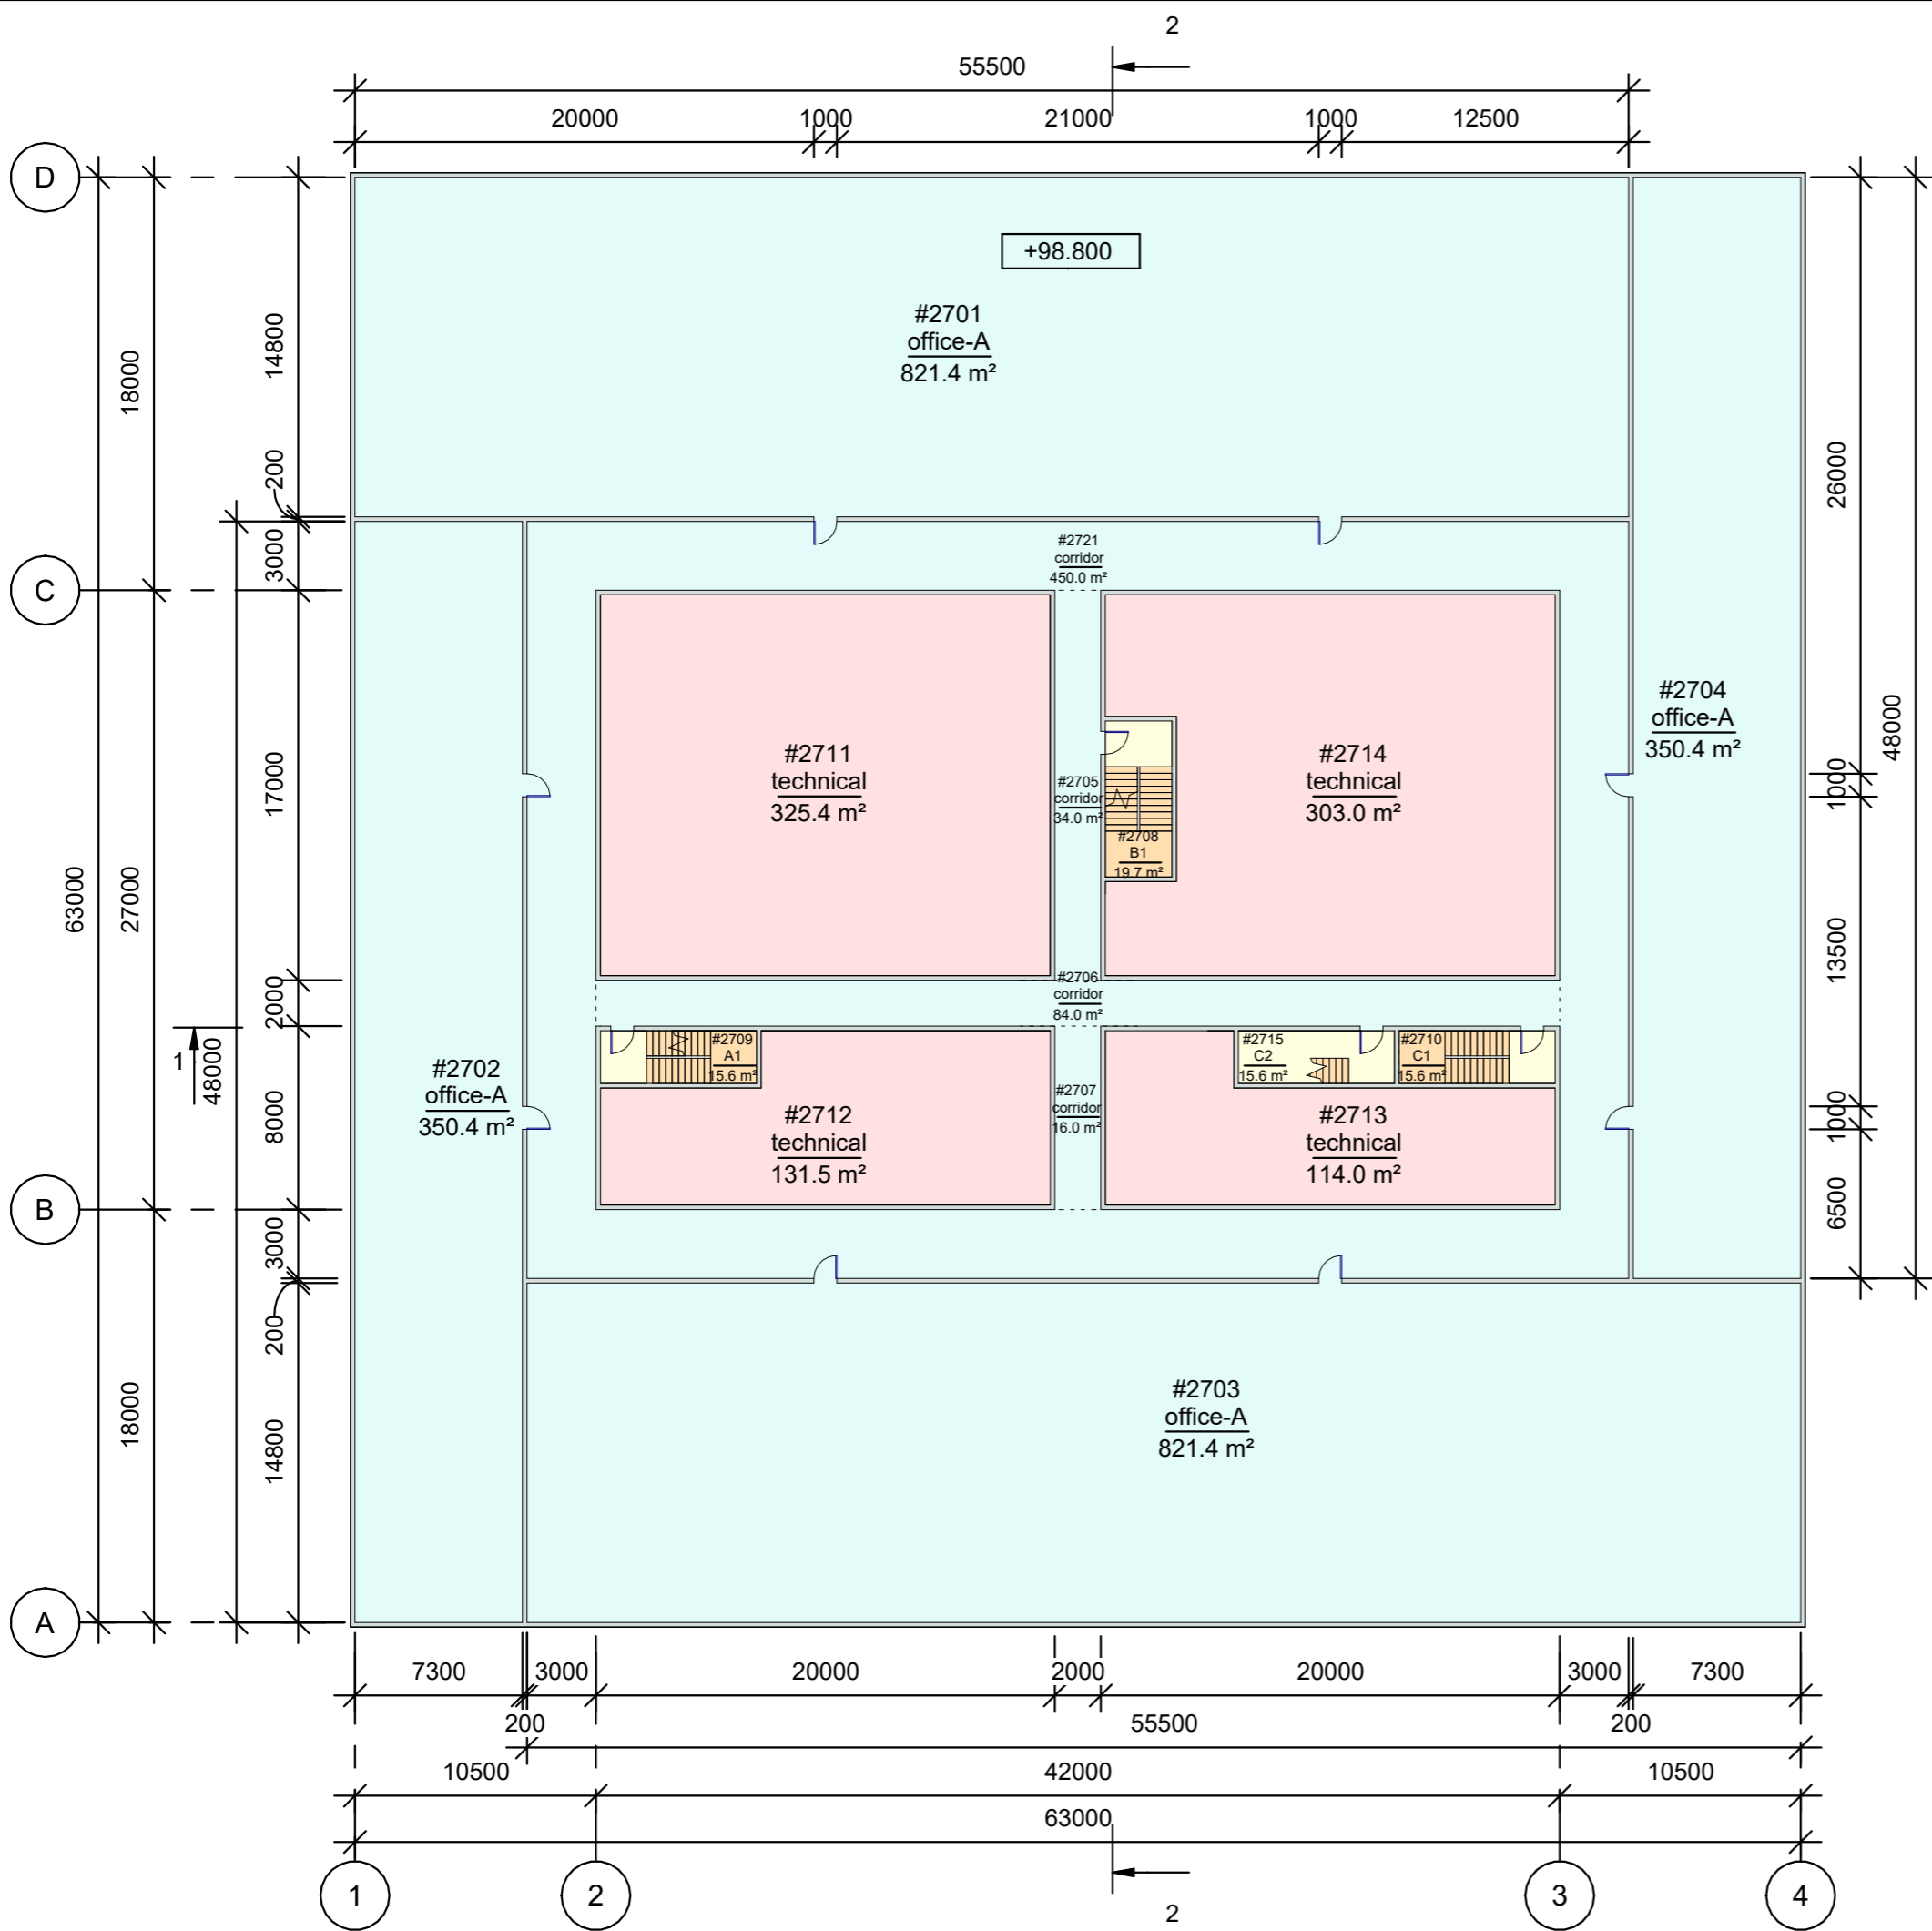

Room schedule_level 27		
Number	Name	Comments
#2701	office-A	
#2702	office-A	
#2703	office-A	
#2704	office-A	
#2705	corridor	
#2706	corridor	
#2707	corridor	
#2708	B1	
#2709	A1	
#2710	C1	
#2711	technical	
#2712	technical	
#2713	technical	
#2714	technical	
#2715	C2	
#2721	corridor